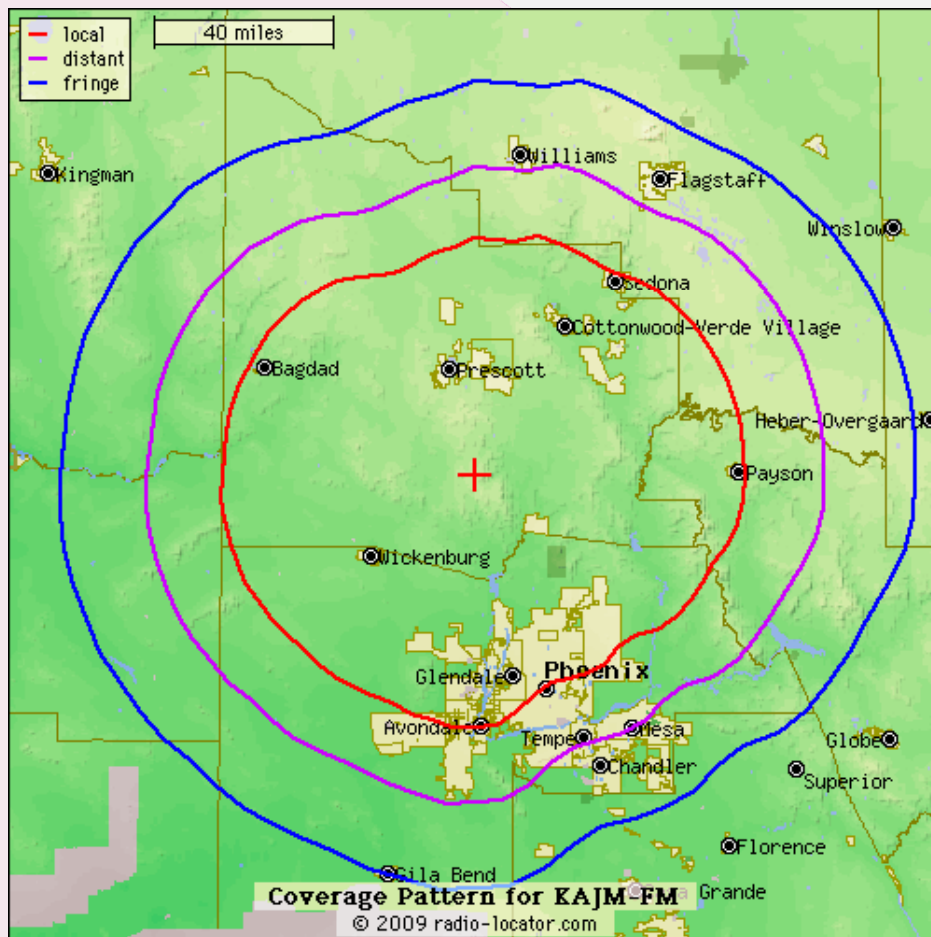

THE DIGITAL STREAM

DESKTOP PRE-ROLL

- > :10 VIDEO WITH 300X250 COMPANION AD

SMARTPHONE APP PRE-ROLL

- > :10 VIDEO WITH 1280X200 COMPANION AD

100,000 SESSION PER MONTH*

DEVICE TYPE

*12 MONTH AVERAGE March 15-March 16

MEGA'S DIGITAL & SOCIAL

- MEGA104.3.COM
- INSTAGRAM 
- TWITTER 
- YOU TUBE 
- FACEBOOK 
- APPLE & DROID APPS
- TEXTING
- EMAIL BLASTS
- STREAMING
- PRE ROLL VIDEOS

MEGA IN THE COMMUNITY

- The MEGA Family
 - > A team of promotional representatives who have deep-rooted ties to the community and are in touch with Old School music and MEGA's loyal listeners
- The MEGA Events
 - > Community involvement, concerts, club nights & car shows.
 - > Larry Fitzgerald's Softball Classic
 - > Back to School Kids Fairs
 - > World Greatest Yard Sale
 - > Annual Low Rider Car Shows
 - > Arizona Super Show
 - > MEGA Birthday Bash
 - > Arizona State Fair – "Old School Jam"
 - > Super Love Jam
 - > Phoenix Cinco de Mayo
 - > Back to School Shoe Drive
 - > Summer Water Drive

MEGA'S COVERAGE

KAJM 104.3 FM Signal Is Stronger Than Ever.
Reaching the Phoenix Metro and Northern Arizona!

Effective Radiated Power

40,000 Watts

Height above Avg. Terrain

807 meters (2649 ft)

Height above Ground Level