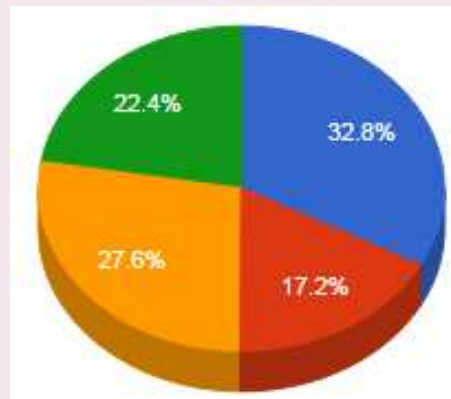

MEGA IS “BEST OF” PHOENIX

- MEGA 104.3FM has been voted the Valley’s BEST R&B Station 2011, 2014, 2015 and 2016!

Best Of :: Fiesta

BEST OF PHOENIX® /// FIESTA /// 2016

Mega 104.3 FM

BEST R&B RADIO STATION

Walking the tight rope between old-school soul, funk, and the *Quiet Storm* program with selections from contemporary artists, Mega 104.3 is the kind of station that knows how to draw the connecting line between Justin Timberlake’s “Suit & Tie” to Earth Wind and Fire’s “Shining Star.” Things stay consistently funky, whether said funk’s coming from the Bee Gees or Parliament-Funkadelic or Janet Jackson, and like its sister station 101.1 The Beat, the grooves here seem custom-engineered for smooth, languid listening. The station is often a lifesaver on backed-up Phoenix freeways: a soft, pillowy balm for road rage.

THE DIGITAL STREAM

DESKTOP PRE-ROLL

- > :10 VIDEO WITH 300X250 COMPANION AD

SMARTPHONE APP PRE-ROLL

- > :10 VIDEO WITH 1280X200 COMPANION AD

100,000 SESSION PER MONTH*

DEVICE TYPE

*12 MONTH AVERAGE March 15-March 16