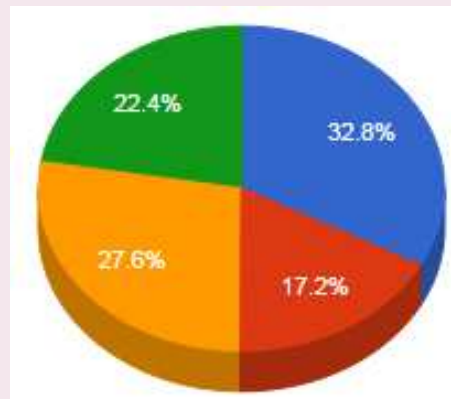

MEGA IS “BEST OF” PHOENIX

- MEGA 104.3FM has been voted the Valley’s BEST R&B Station 2011, 2014, 2015 and 2016!

Best Of :: Fiesta

BEST OF PHOENIX® /// FIESTA /// 2016

Mega 104.3 FM

BEST R&B RADIO STATION

Walking the tight rope between old-school soul, funk, and the *Quiet Storm* program with selections from contemporary artists, Mega 104.3 is the kind of station that knows how to draw the connecting line between Justin Timberlake’s “Suit & Tie” to Earth Wind and Fire’s “Shining Star.” Things stay consistently funky, whether said funk’s coming from the Bee Gees or Parliament-Funkadelic or Janet Jackson, and like its sister station 101.1 The Beat, the grooves here seem custom-engineered for smooth, languid listening. The station is often a lifesaver on backed-up Phoenix freeways: a soft, pillowy balm for road rage.

Craig Lallier

THE DIGITAL STREAM

DESKTOP PRE-ROLL

- > :10 VIDEO WITH 300X250 COMPANION AD

SMARTPHONE APP PRE-ROLL

- > :10 VIDEO WITH 1280X200 COMPANION AD

100,000 SESSION PER MONTH*

DEVICE TYPE