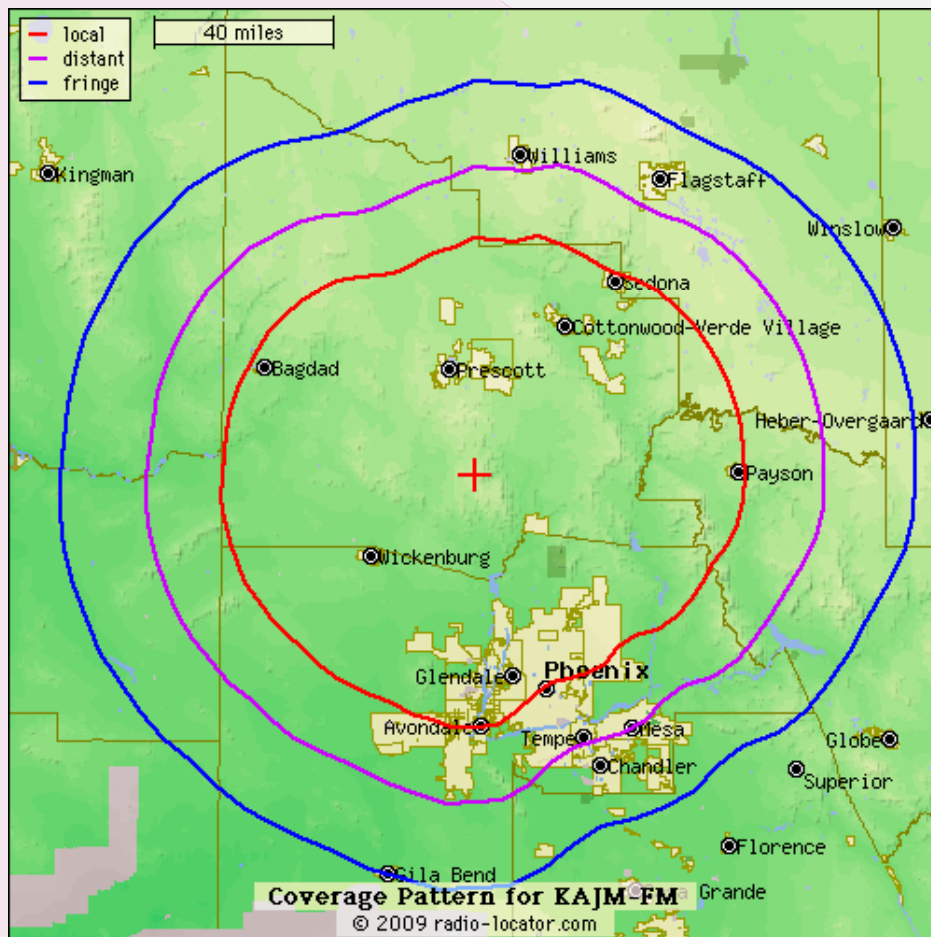

*12 MONTH AVERAGE March 15-March 16

MEGA'S DIGITAL & SOCIAL

- MEGA104.3.COM
- INSTAGRAM 
- TWITTER 
- YOU TUBE 
- FACEBOOK 
- APPLE & DROID APPS
- TEXTING
- EMAIL BLASTS
- STREAMING
- PRE ROLL VIDEOS

MEGA IN THE COMMUNITY

MEGA'S COVERAGE

KAJM 104.3 FM Signal Is Stronger Than Ever.
Reaching the Phoenix Metro and Northern Arizona!

Effective Radiated Power

40,000 Watts

Height above Avg. Terrain

807 meters (2649 ft)

Height above Ground Level