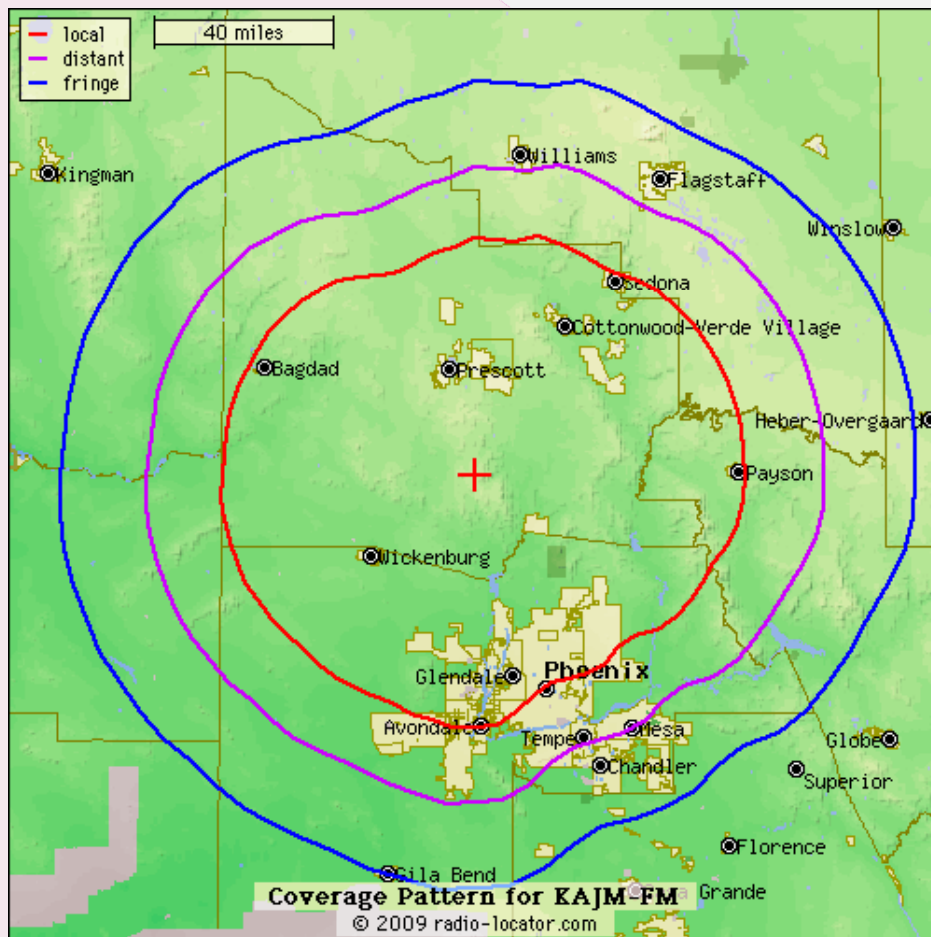

THE DIGITAL STREAM

DESKTOP PRE-ROLL

- > :10 VIDEO WITH 300X250 COMPANION AD

SMARTPHONE APP PRE-ROLL

- > :10 VIDEO WITH 1280X200 COMPANION AD

100,000 SESSION PER MONTH*

DEVICE TYPE

*12 MONTH AVERAGE March 15-March 16

MEGA'S DIGITAL & SOCIAL

- MEGA104.3.COM
- INSTAGRAM 
- TWITTER 
- YOU TUBE 
- FACEBOOK 
- APPLE & DROID APPS
- TEXTING
- EMAIL BLASTS
- STREAMING
- PRE ROLL VIDEOS

MEGA IN THE COMMUNITY

- The MEGA Family
 - > A team of promotional representatives who have deep-rooted ties to the community and are in touch with Old School music and MEGA's loyal listeners
- The MEGA Events
 - > Community involvement, concerts, club nights & car shows.
 - > Larry Fitzgerald's Softball Classic
 - > Back to School Kids Fairs
 - > World Greatest Yard Sale
 - > Annual Low Rider Car Shows
 - > Arizona Super Show
 - > MEGA Birthday Bash
 - > Arizona State Fair – "Old School Jam"
 - > Super Love Jam
 - > Phoenix Cinco de Mayo
 - > Back to School Shoe Drive
 - > Summer Water Drive

MEGA'S COVERAGE

KAJM 104.3 FM Signal Is Stronger Than Ever.
Reaching the Phoenix Metro and Northern Arizona!

Effective Radiated Power

40,000 Watts

Height above Avg. Terrain

807 meters (2649 ft)

Height above Ground Level