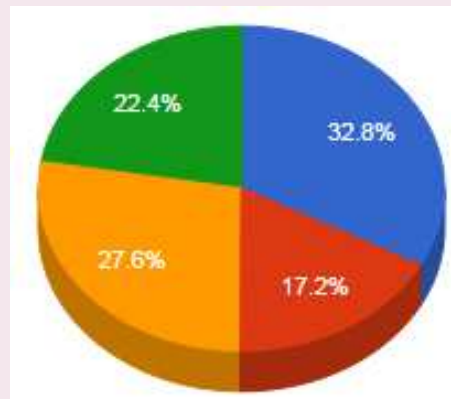

MEGA IS “BEST OF” PHOENIX

- MEGA 104.3FM has been voted the Valley’s BEST R&B Station 2011, 2014, 2015 and 2016!

Best Of :: Fiesta

BEST OF PHOENIX® /// FIESTA /// 2016

Mega 104.3 FM

BEST R&B RADIO STATION

Walking the tight rope between old-school soul, funk, and the *Quiet Storm* program with selections from contemporary artists, Mega 104.3 is the kind of station that knows how to draw the connecting line between Justin Timberlake's "Suit & Tie" to Earth Wind and Fire's "Shining Star." Things stay consistently funky, whether said funk's coming from the Bee Gees or Parliament-Funkadelic or Janet Jackson, and like its sister station 101.1 The Beat, the grooves here seem custom-engineered for smooth, languid listening. The station is often a lifesaver on backed-up Phoenix freeways: a soft, pillowy balm for road rage.

THE DIGITAL STREAM

DESKTOP PRE-ROLL

- > :10 VIDEO WITH 300X250 COMPANION AD

SMARTPHONE APP PRE-ROLL

- > :10 VIDEO WITH 1280X200 COMPANION AD

100,000 SESSION PER MONTH*

DEVICE TYPE

*12 MONTH AVERAGE March 15-March 16