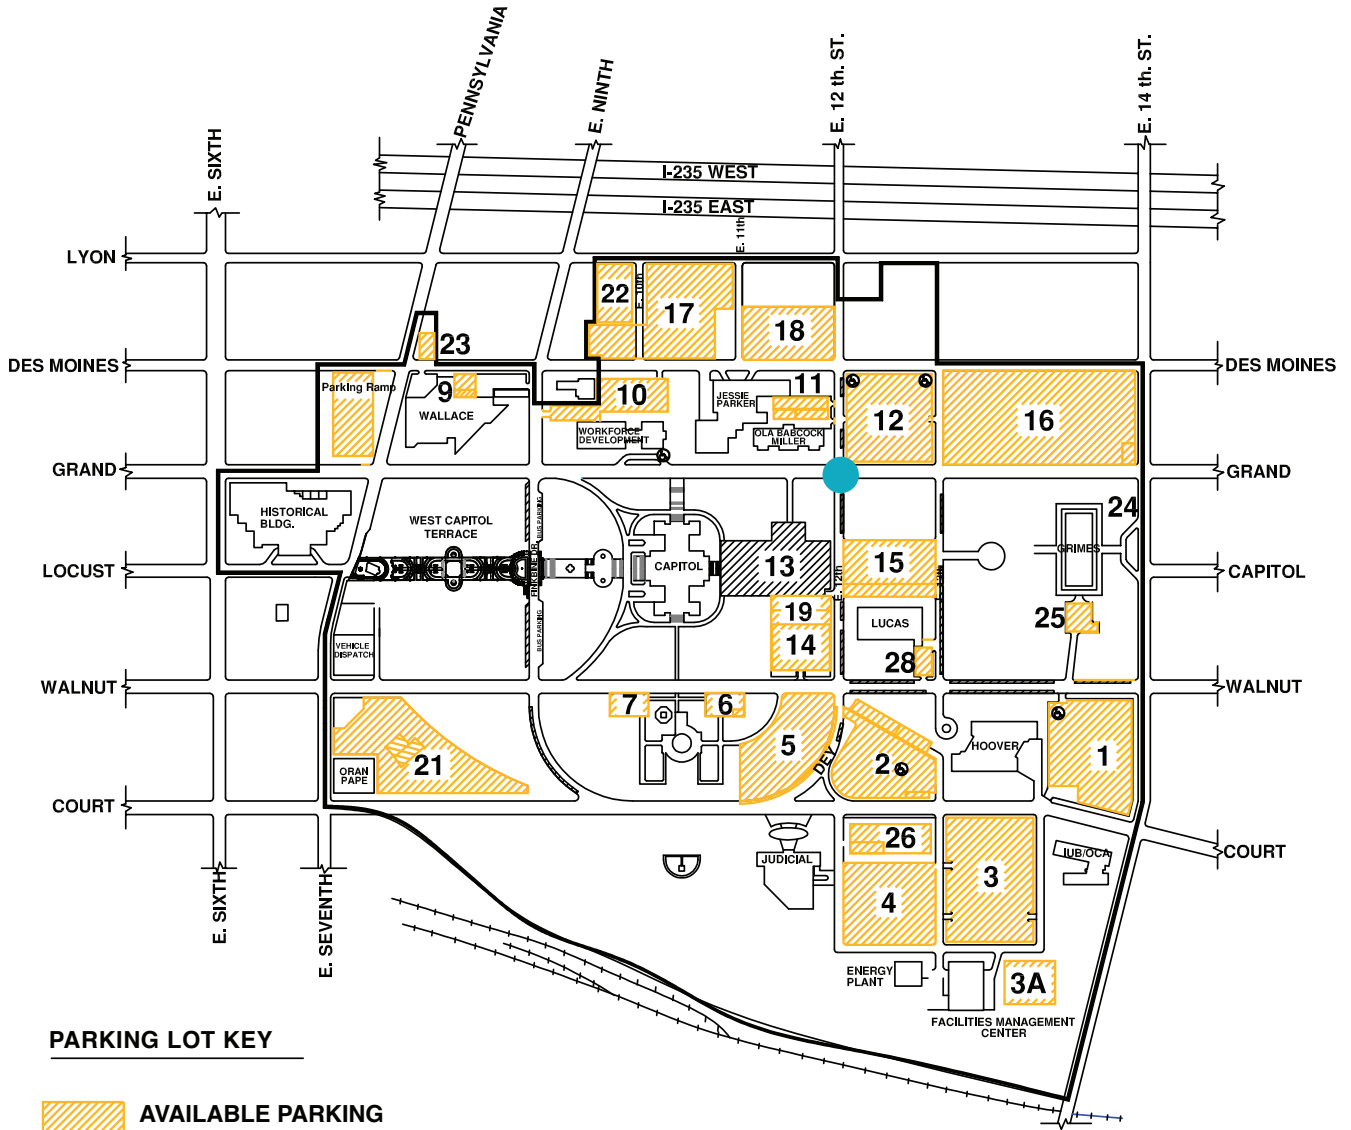

IOWA CAPITOL COMPLEX

PARKING LOT KEY

AVAILABLE PARKING

NO GARTH BROOKS PARKING ALLOWED IN LOT 13

SHUTTLE STOP
corner of 12th and Grand

PARKING LOT & SHUTTLE INFORMATION

Parking and Shuttle will be available for Friday and Saturday shows only

Shuttles begin running at 5pm and will continue until approximately 45 minutes after the 10:30pm show concludes

Staging for ticket holders of the 10:30pm show begins at 9pm on Center Street or inside the Community Choice Credit Union Convention Center