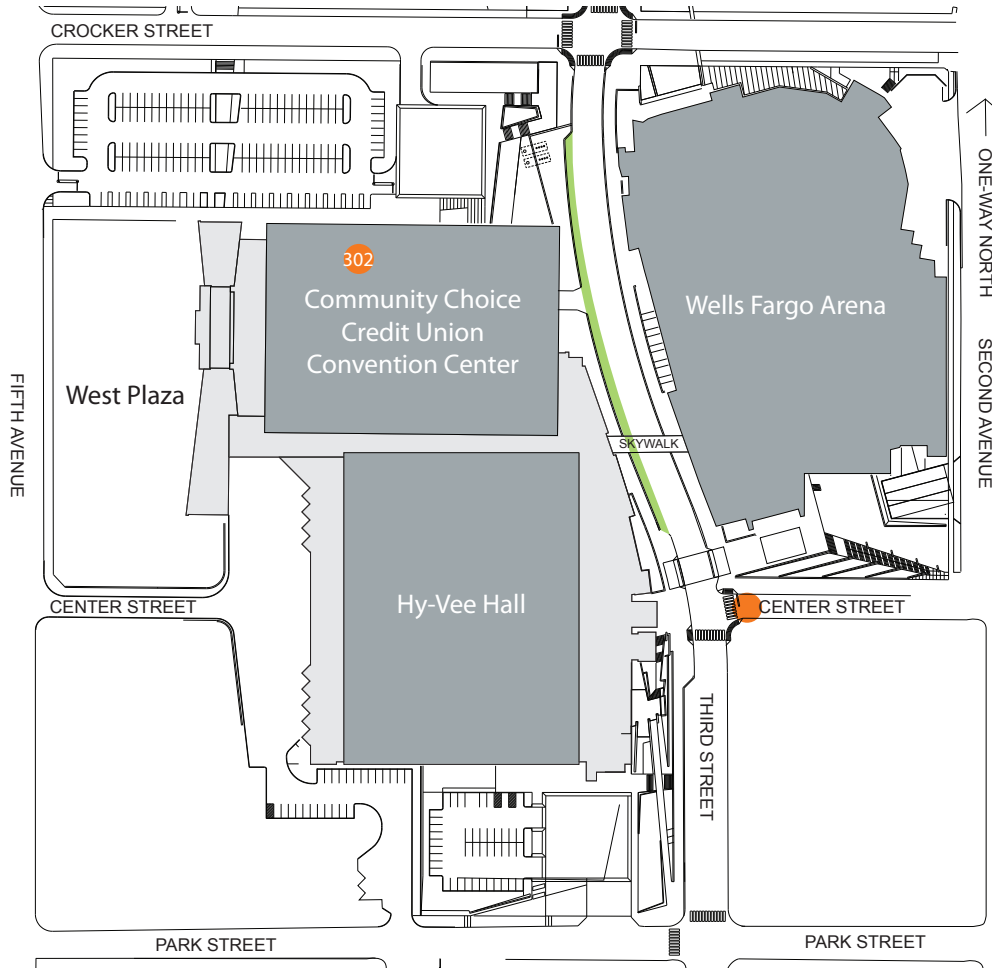

**Entrances to Wells Fargo Arena:**

There are three main entrances to Wells Fargo Arena:

- North Entrance, which is the closest to on-site parking, is at the corner of Third and Crocker. This is where our Premium Seating Entrance is as well.
  
- South Entrance, which is where the Ticket Office is located, is at the corner of Third and Center Streets
  
- Skywalk Entrance, which connects Hy-Vee Hall and Wells Fargo Arena. Please remember that the skywalk that connects downtown and the Iowa Events Center is closed due to construction of a new, 330 room Convention Center Hotel. Download the SkywalkDM app on your iPhone or Android device for maps on how to access the Iowa Events Center.

**Parking and Transportation:**

We will be utilizing the Iowa State Capitol Complex for parking for Garth Brooks on Friday and Saturday. DART will be extending their D-Line Route on Friday and Saturday to shuttle patrons to Wells Fargo Arena for the concert. Parking at the Capitol Complex, and the shuttle to and from the arena, are free of charge. For a map of the available parking lots at the Capitol, see below.

**Entrances to Wells Fargo Arena:**

Starting at 9:00pm Wells Fargo Arena Security staff will begin security checks and ticket scanning of 10:30pm ticket holders in two locations: Inside Community Choice Credit Union Convention Center (at Room 302) or outside the south entrance to Wells Fargo Arena on Center Street. There will be no pre-scanning location set up at the north entrance to Wells Fargo Arena; however, that entrance will open to ticket holders once the venue is cleared from the 7pm show and all doors have been opened.

# COMPLEX MAP

-  SHUTTLE STOP  
ON THIRD STREET
-  STAGING AREAS  
ON CENTER STREET AND  
IN ROOM 302 OF  
COMMUNITY CHOICE  
CREDIT UNION  
CONVENTION CENTER