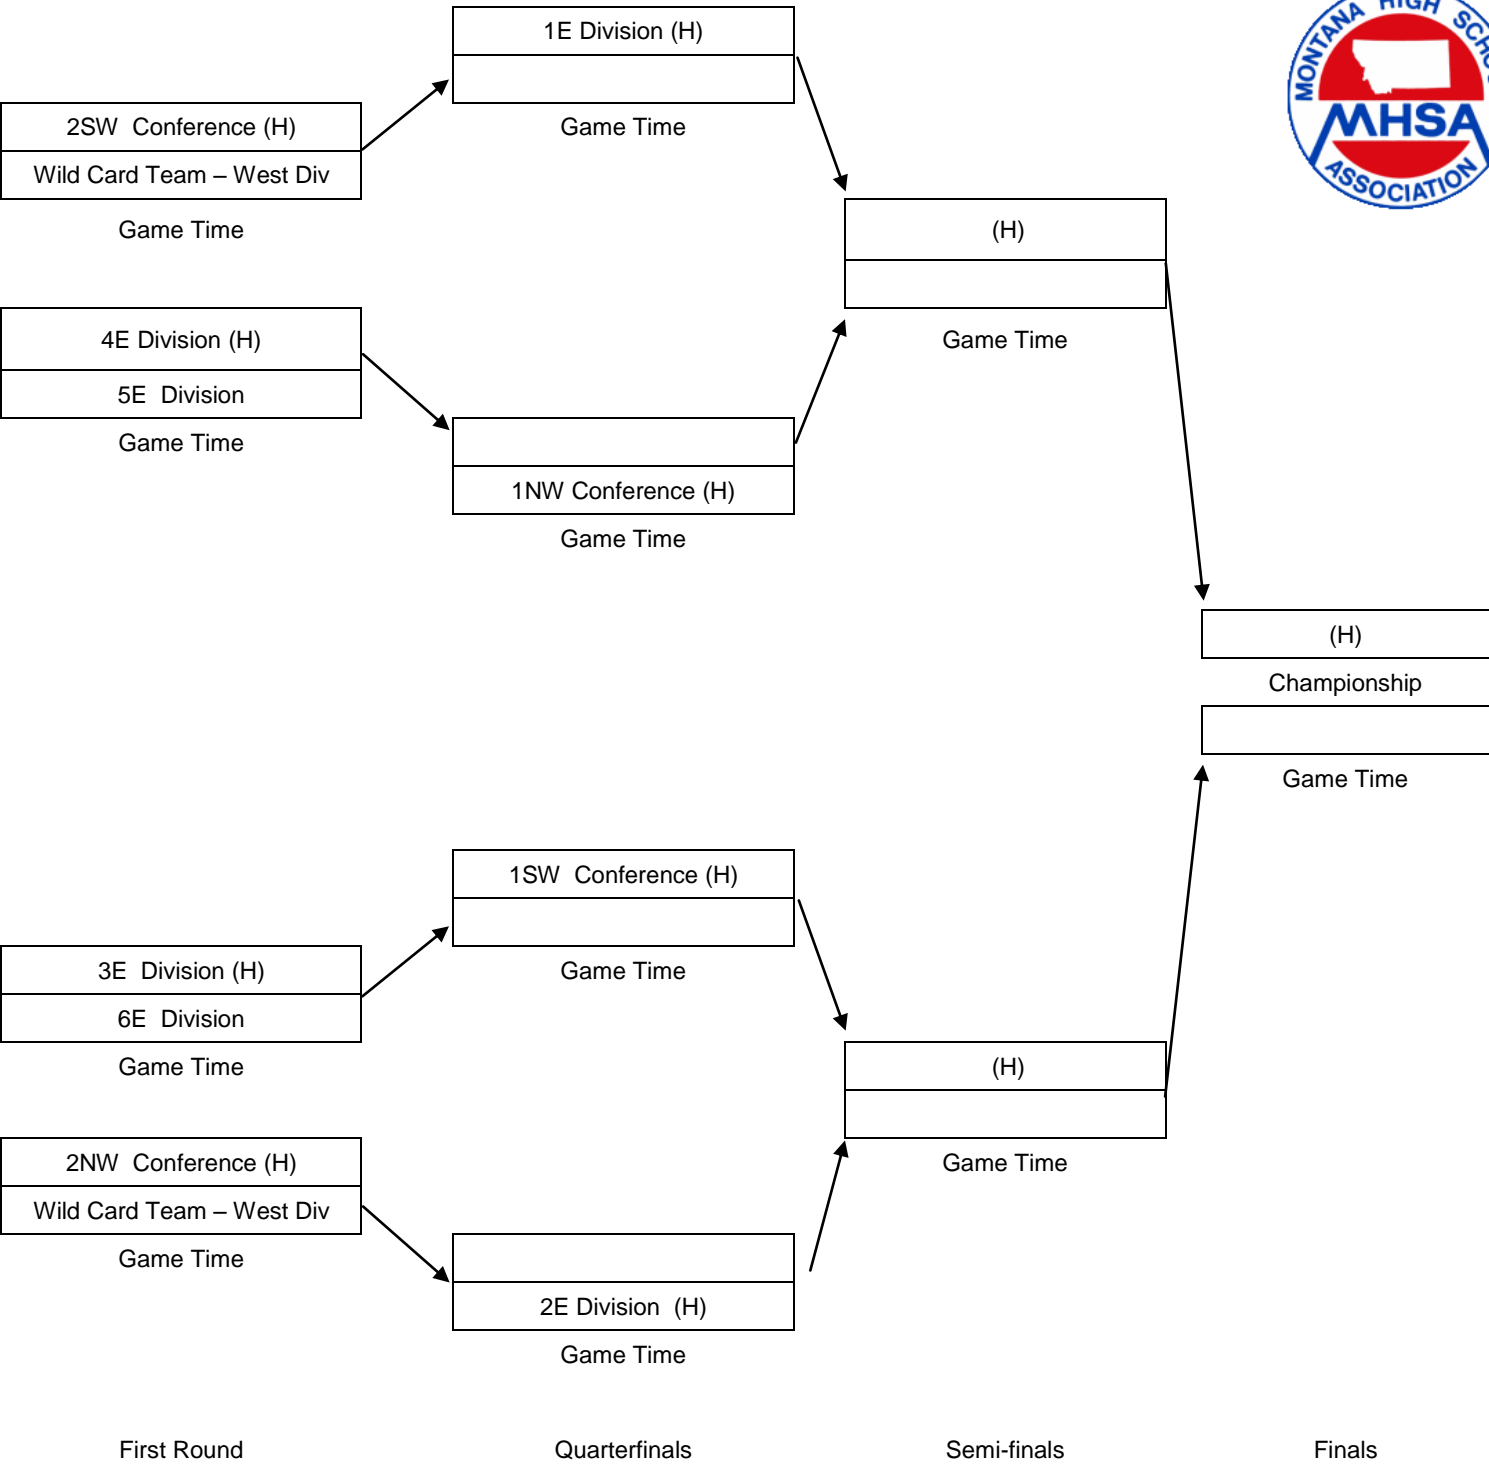

**2017 MHSА Class "A"
Football Championship Series**
(Pairings and host sites determined by Class A conference policy)

If the two teams in the playoff series or the state championship game are from the same division, then the team that finished higher in the conference standings would host the game. Any ties would be broken by the division tie-breaking procedure.