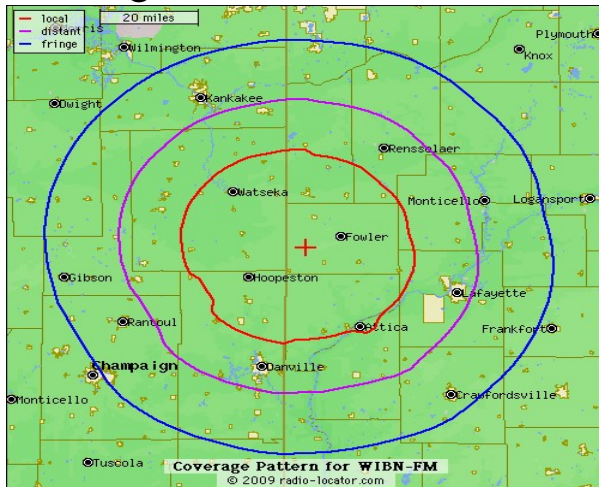

Call Letters: WIBN-FM  
 Target Demo: Adults 35-54  
 Frequency: 98.1 FM  
 Format: Classic Hits

**WIBN benefits**

**Affordability:** Our goal is to price our station so that you have the best opportunity to get a great return on your investment.

**Frequency:** Because of our affordability, you can buy a significant amount of frequency, which is the key to ANY marketing campaign.

**Signal:** 25,000-watt signal located in Benton County provides you with a wide path of listeners to attract to your business.

**Coverage Area**

Benton County:  
 Population 8,613  
 Median Household Income \$49,183

Carroll County:  
 Population 20,039  
 Median Household Income \$56,188

Fountain County:  
 Population 16,505  
 Median Household Income \$46,669

Warren County:  
 Population 8,201  
 Median Household Income \$58,950

White County:  
 Population 24,182  
 Median Household Income \$51,404

Vermillion County:  
 Population 15,505  
 Median Household Income \$45,440