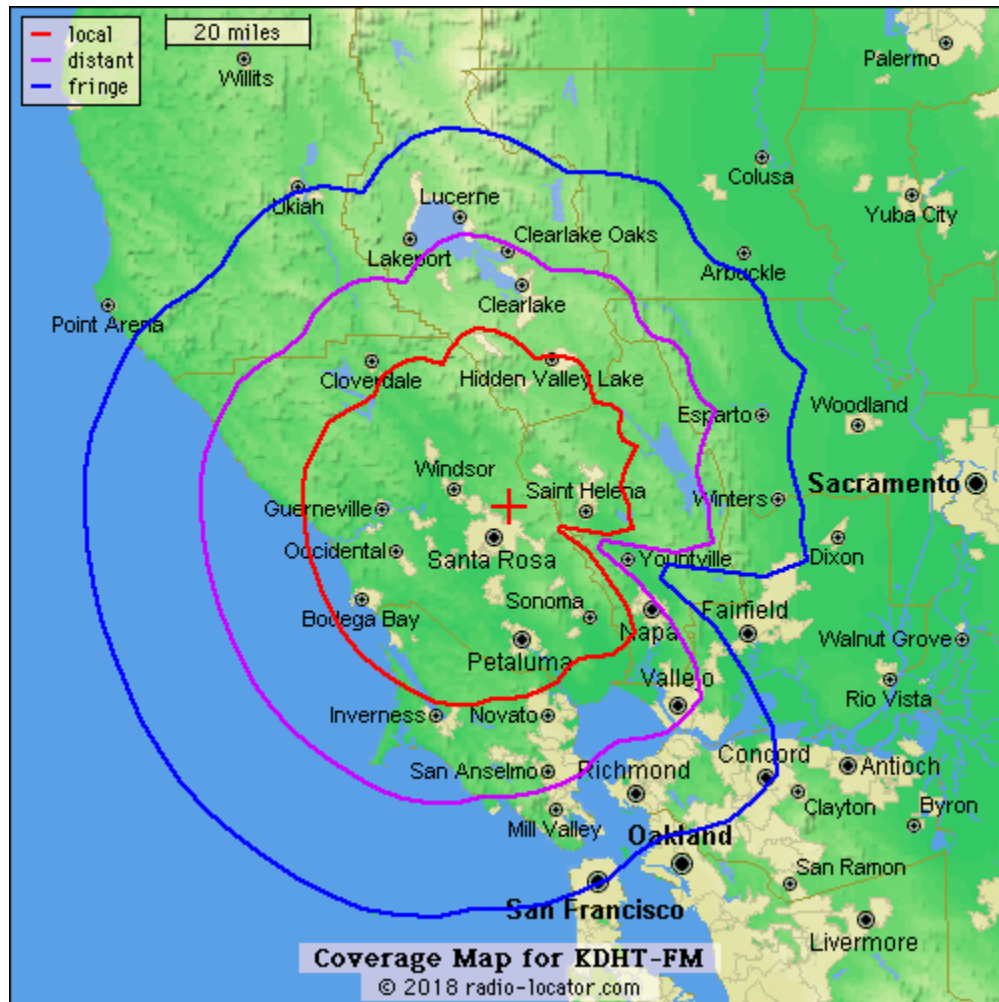

KHITS 104.9

SONOMA COUNTY'S GREATEST HITS

Primary Demographic:

Adults 25 - 54

Weekly Cume:

21,976

Total Buying Power of KDHT Audience:

\$291 M