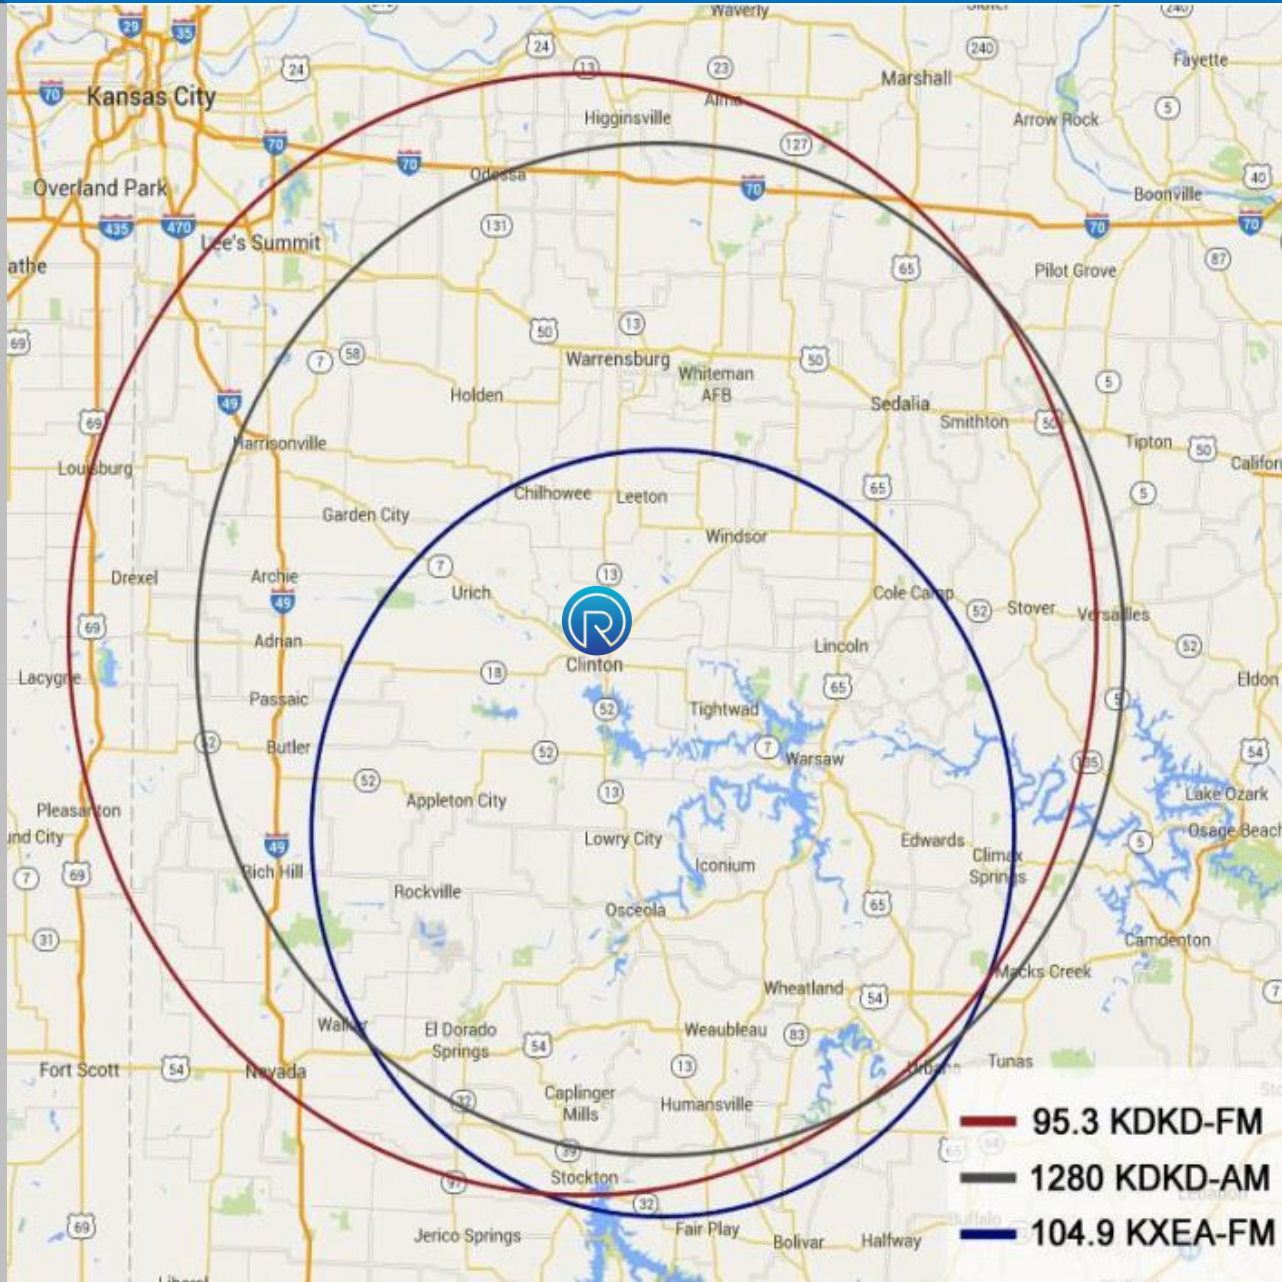

It's not only music. It's not only art. It's a community. It's a sense of having a place to belong.

-Jared Leto

STATION PROFILE

ABOUT

- Clinton, MO...which is just 80 miles South of Kansas City and 90 miles north of Springfield.
- Every week, our radio stations reach over 72,000 locals in 7 counties.
- Countless visitors enjoying Truman Lake.
- Playing in the car ride to the lake and the boats on the lake.

COVERAGE

I-70

I-49

13
HWY

7
HWY

50
HWY

65
HWY

KDKD-FM

Today's Country
Frequency – 95.3
Watts – 14,500
Demo – 25 to 54

KDKD-AM

Ag / 70-80-90 Country
Frequency – 1280
Watts – 1,000
Demo – 30 to 64

KXEA-FM

Rock
Frequency – 104.9
Watts – 1,200
Demo – 25 to 54

- 95.3 KDKD-FM
- 1280 KDKD-AM
- 104.9 KXEA-FM