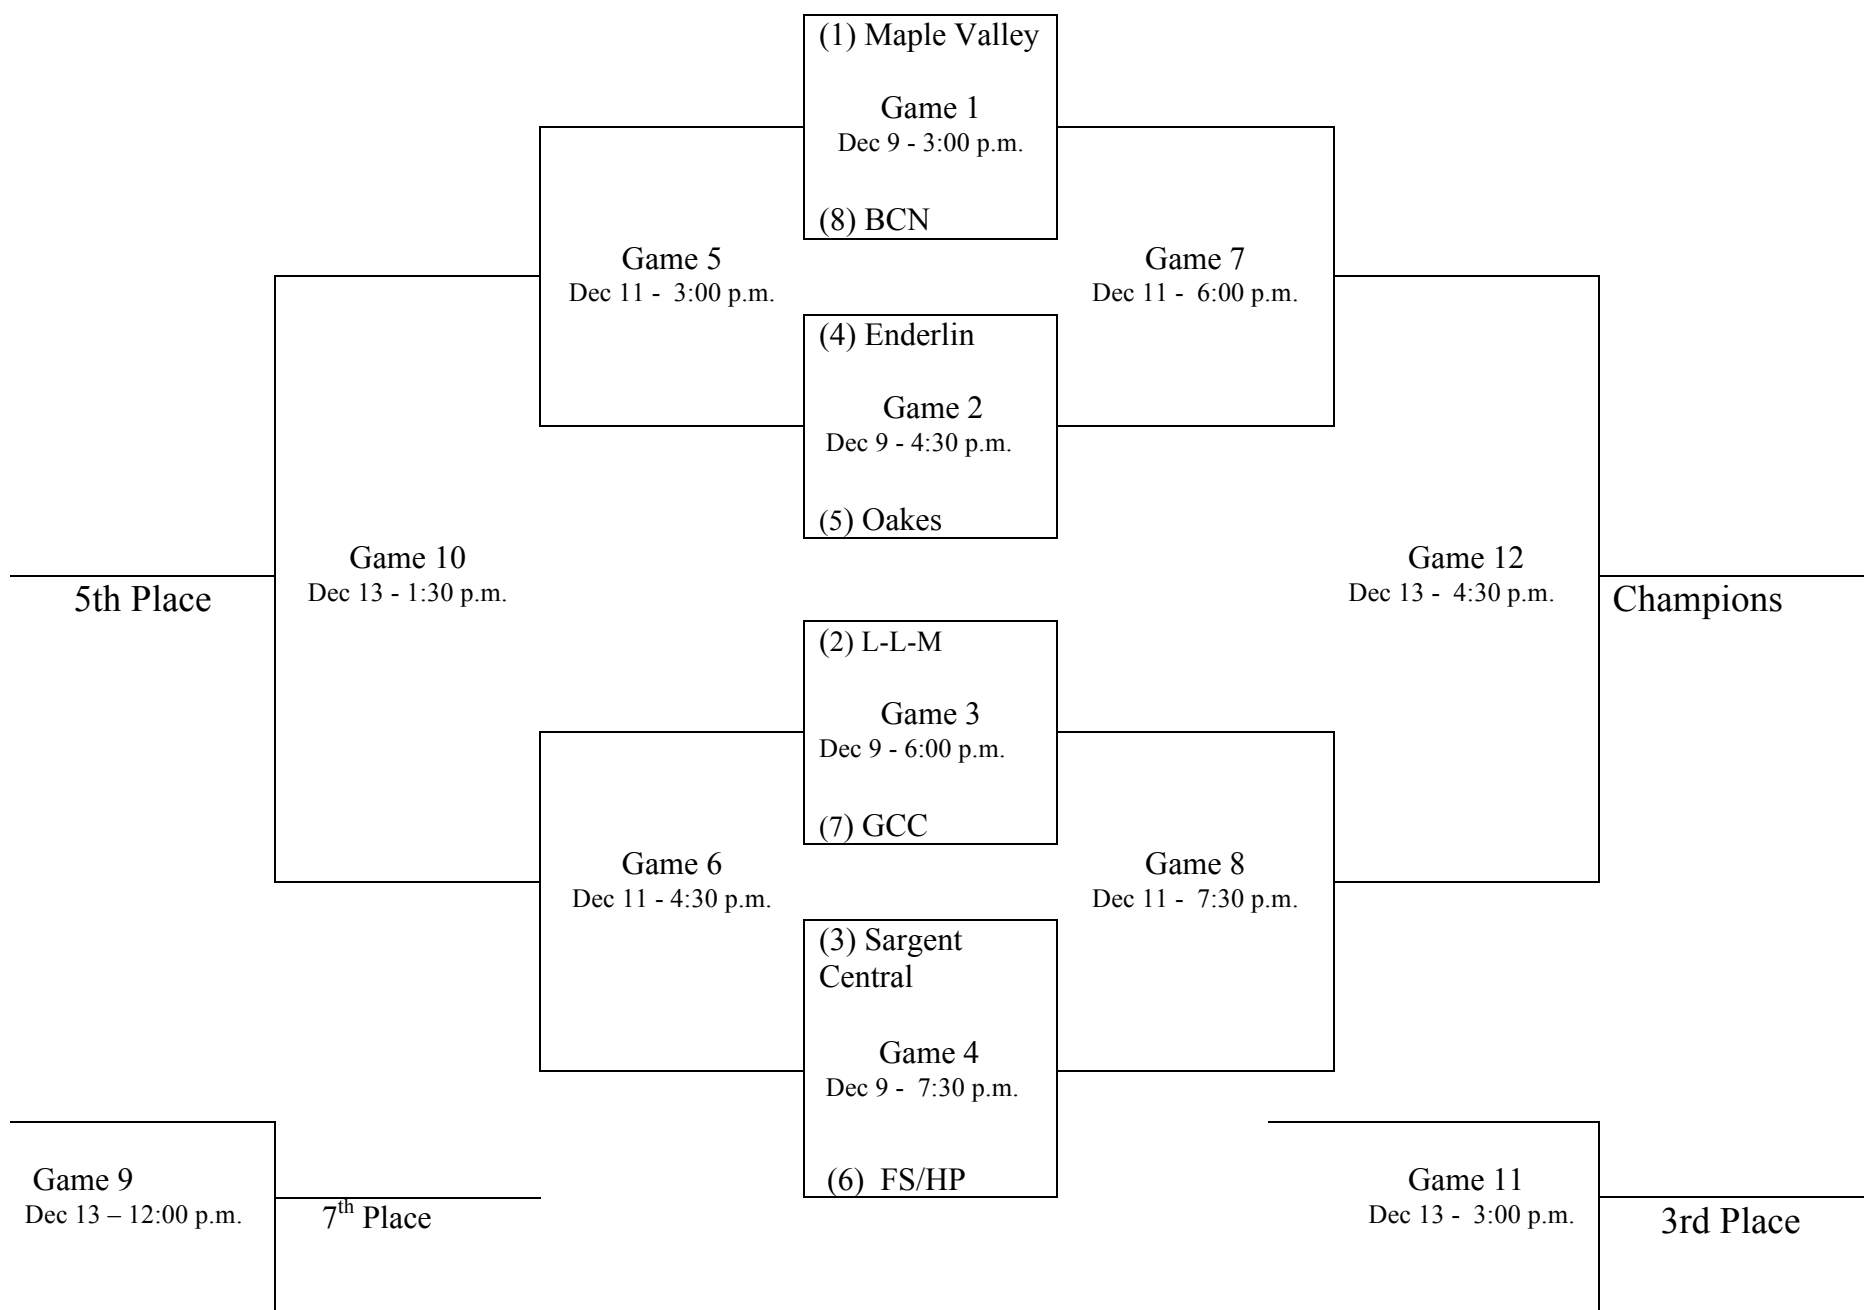

BARNES COUNTY

2014 GIRLS BASKETBALL TOURNAMENT

DECEMBER 9, 11 & 13
VALLEY CITY STATE UNIVERSITY

THE TEAMS:

BARNES COUNTY NORTH ♦ ENPERLIN

FINLEY-SHARON/HOPE-PAGE ♦ GRIGGS COUNTY CENTRAL

LAMOURE-LITCHVILLE-MARION

MAPLE VALLEY ♦ OAKES ♦ SARGENT CENTRAL