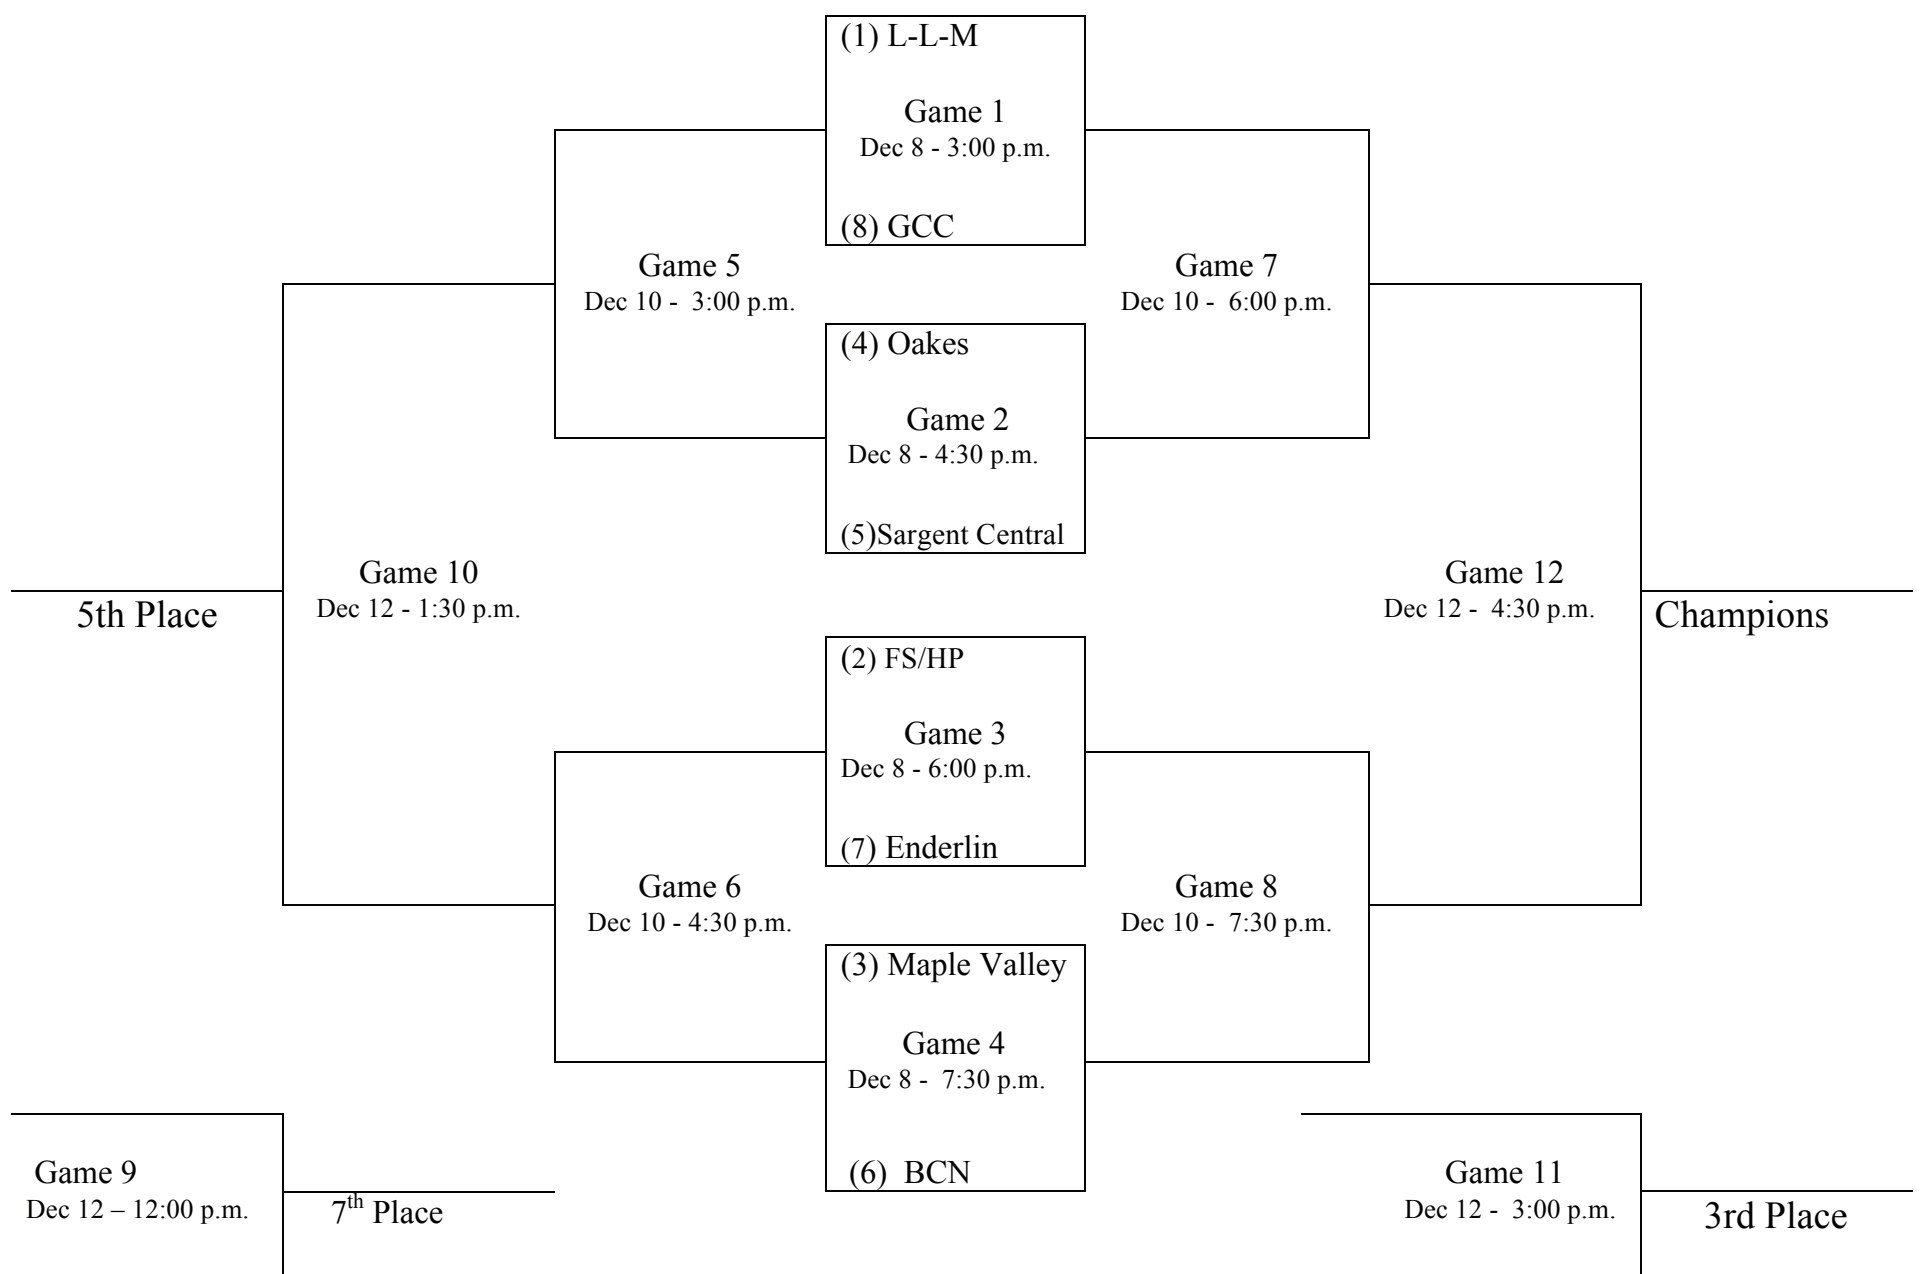

# 2015 GIRLS BASKETBALL TOURNAMENT

# BARNES COUNTY

DECEMBER 8, 10 & 12 AT  
VALLEY CITY STATE UNIVERSITY

## THE TEAMS:

BARNES COUNTY NORTH • ENDERLIN • FINLEY-SHARON-HOPE-PAGE  
GRIGGS COUNTY CENTRAL • LAMOURE-LITCHVILLE-MARION  
MAPLE VALLEY • OAKES • SARGENT CENTRAL