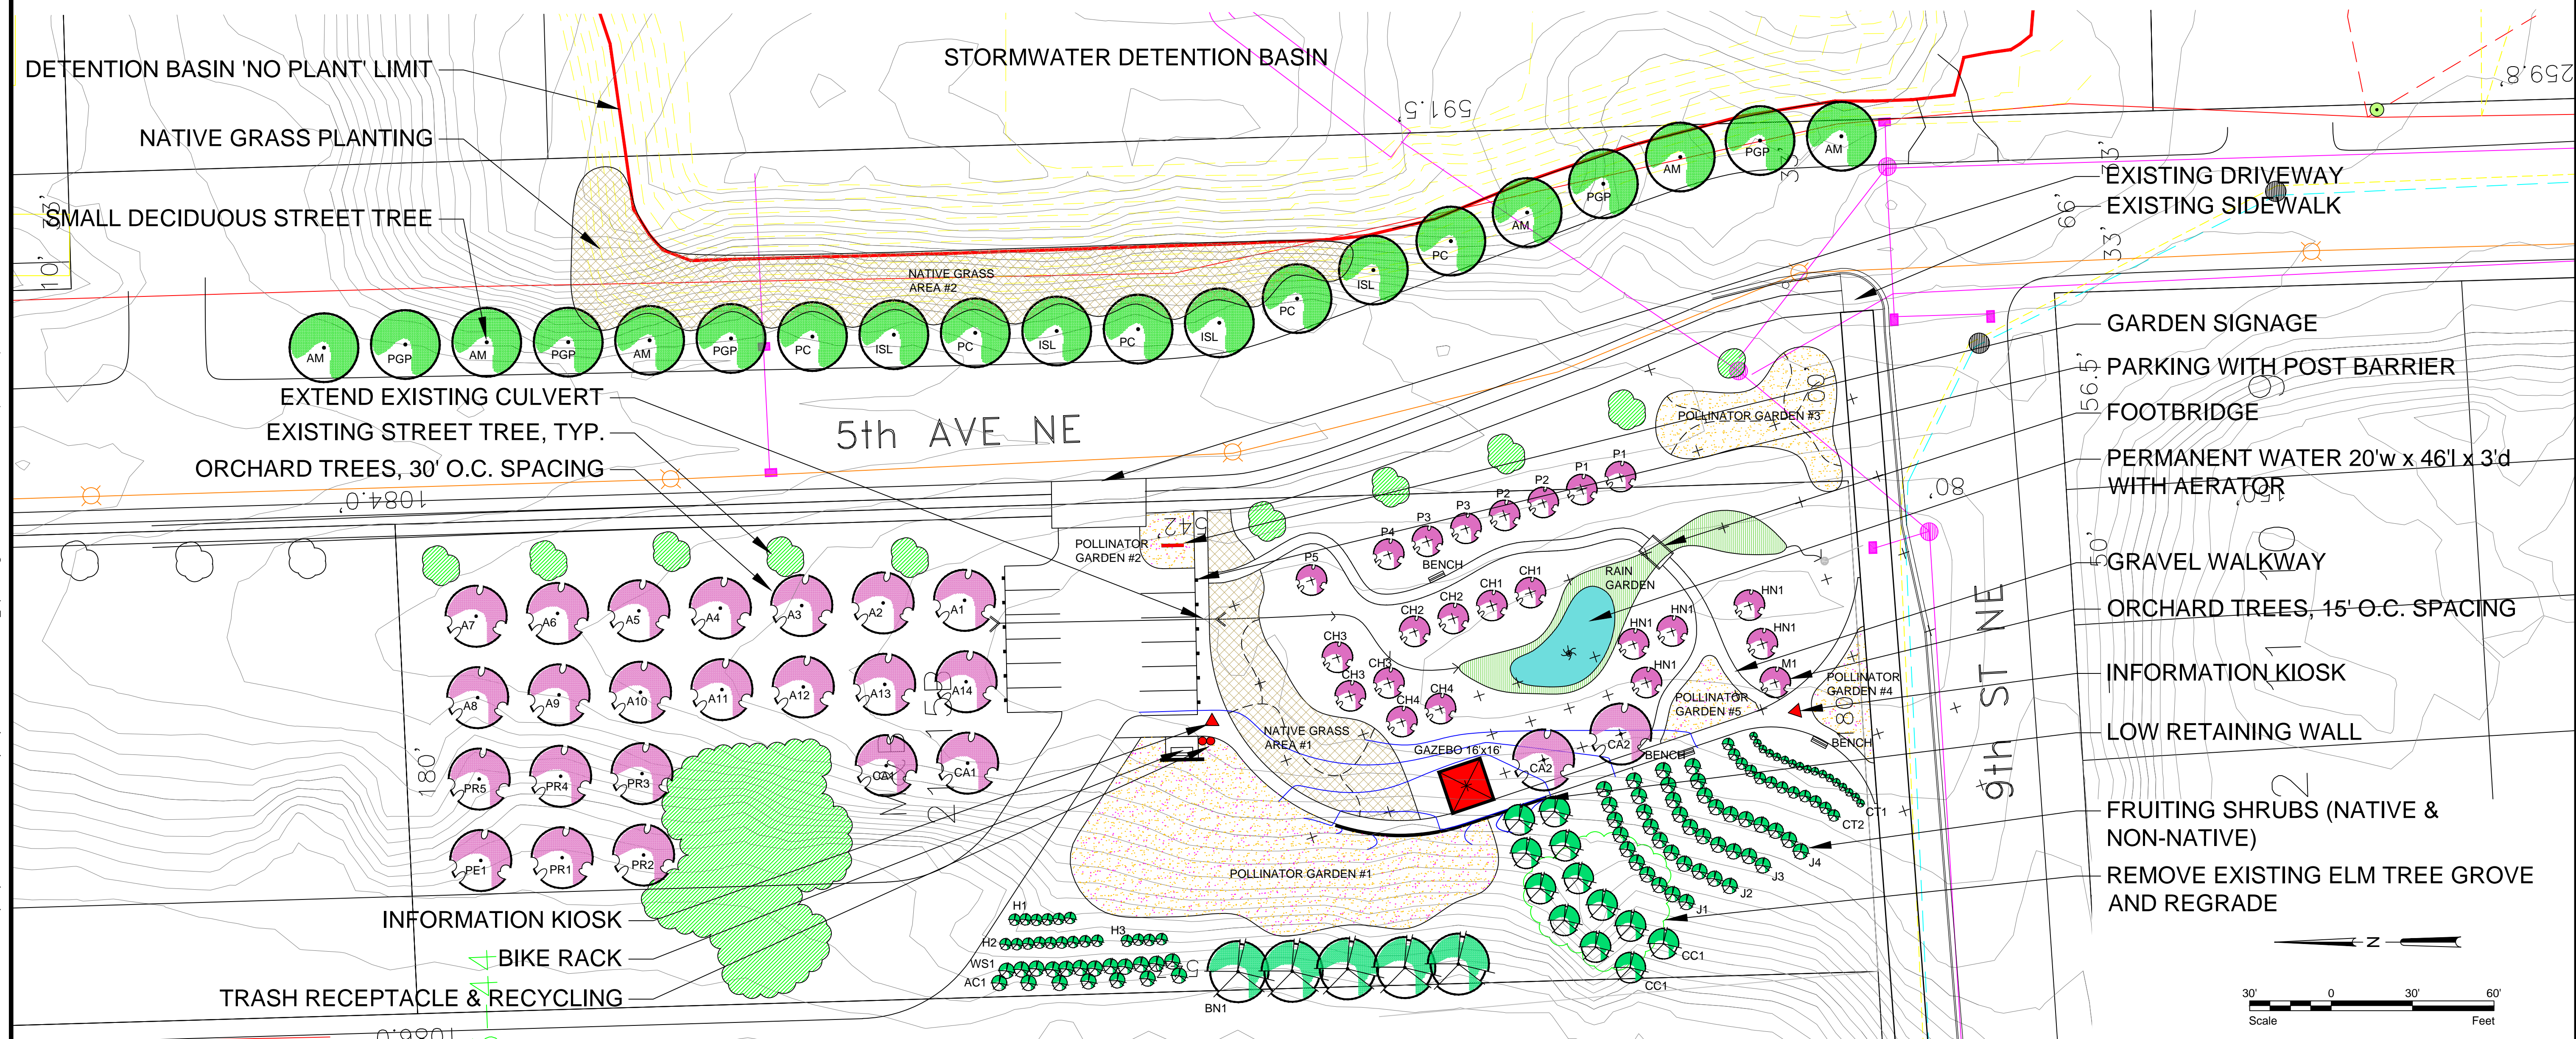

STREET TREE LEGEND

SYMBOL	NAME	COMMENTS	SIZE
SMALL DECIDUOUS STREET TREE			
AM	Amur Maple -Acer ginnala	15-20'hx15'w	1 1/2" Caliper
PC	Prairiefire Crab -Malus 'Prairiefire'	15-20'hx20'w	1 1/2" Caliper
PGP	Prairie Gem Pear -Pyrus ussuriensis 'MorDak	15-20'hx15'w	1 1/2" Caliper
ISL	Ivory Silk Lilac -Syringa reticulata 'Ivory Silk'	25'hx15'w	1 1/2" Caliper

SYMBOL	NAME	COMMENTS	SIZE
CHOKECHERRY (CC)			
CC1	Chokecherry (Native)		12-25'hx10-20w
CURRENT (CT)			
CT1	Ben Lomand Currant		3'hx3'w
CT2	Jewel Gooseberry		3'hx3'w
CRANBERRY (HC)			
AC1	American Cranberrybush -Viburnum trilobum		10-12'hx10-12'w
JUNEBERRY (SASKATOON) (J)			
J1	Juneberry (Native)		10'hx6'w
J2	Honeywood Saskatoon		10'hx6'w
J3	Martin Saskatoon		10'hx6'w
J4	Thiesen Saskatoon		10'hx6'w
HASKAP (HONEYBERRY) (H)			
H1	Borealis Haskap -Lonicera edulis kam. 'Borealis'		4'hx4'w
H2	Indigo Gem Haskap -Lonicera edulis kam. 'Indigo Gem'		4'hx4'w
H3	Berry Blue Haskap -Lonicera edulis kam. 'Berry Blue'		4'hx4'w
WESTERN SANDCHERRY (WS)			
WS1	Western Sandcherry (Native)		3-6'hx3'-6'w