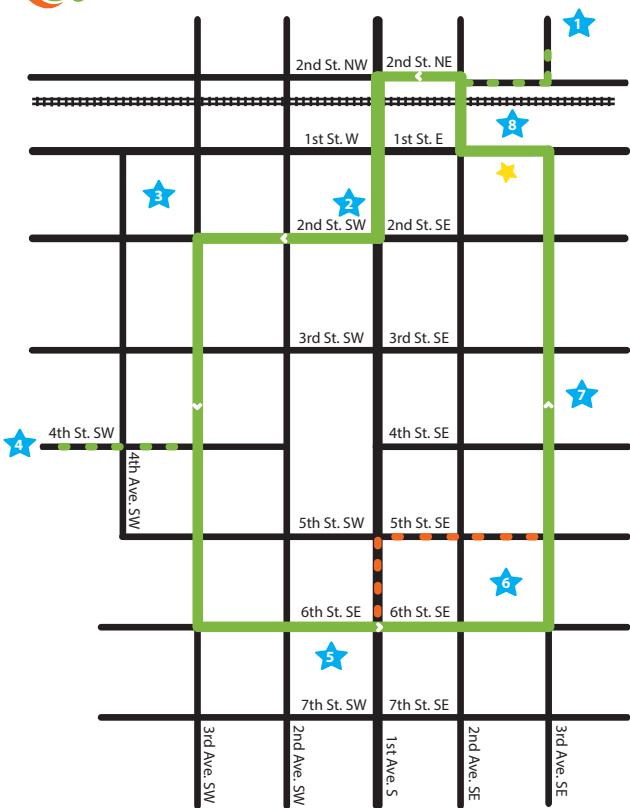

Get Fit & Explore

1.5 Mile Downtown Walking Route

Get Fit and Explore the history of downtown with Jamestown's Talking Trail locations

Points of Interest

- | | |
|--------------------------|------------------------------|
| ★ ND Sports Hall of Fame | ★ St. James Basilica |
| ★ The Arts Park | ★ Stutsman County Courthouse |
| ★ Franklin School | ★ Stutsman County Museum |
| ★ Klaus Park | ★ Zonta Park |
| — Fitness Route | — Alternate Route |
| — Route Extensions | ★ City Hall |

Public Health
Prevent. Promote. Protect.

Central Valley Health District

For a printable guide of area walking trails, go to www.discoverjamestownnd.com