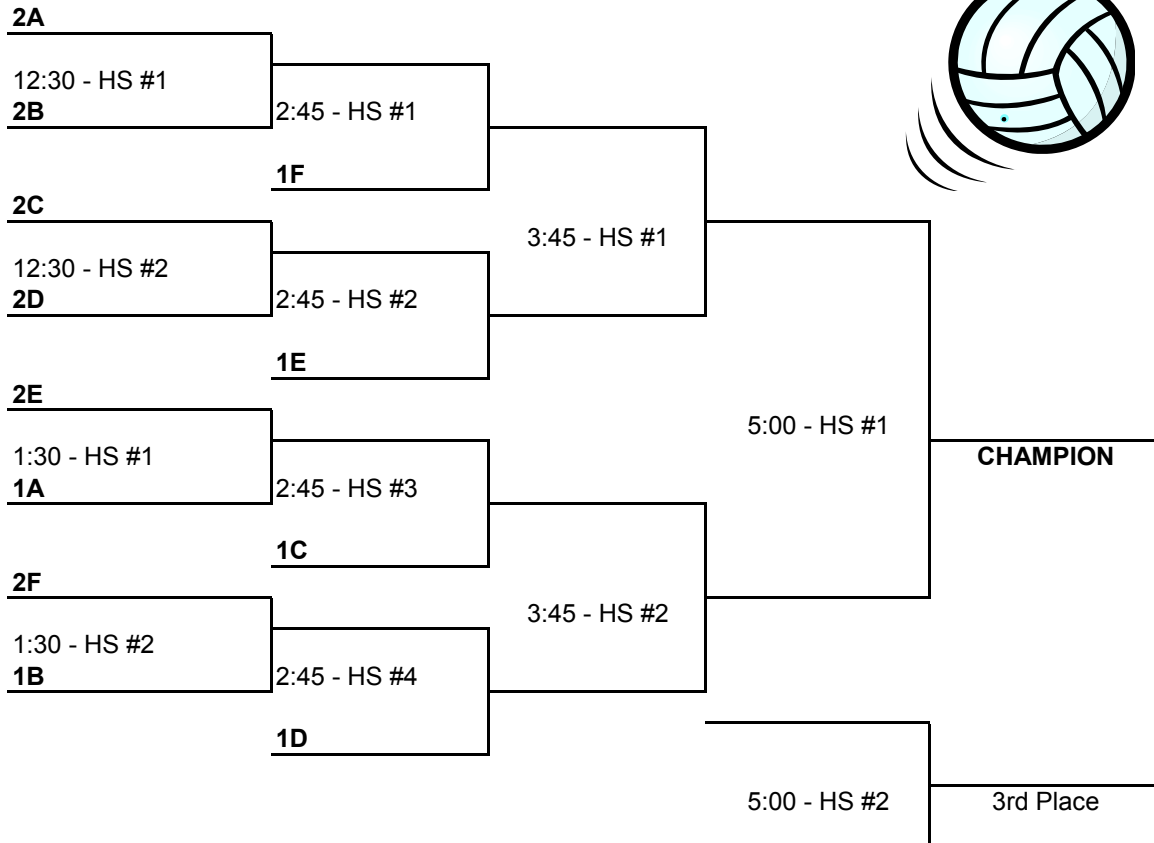

Determining Play-off Positions

Points will be counted as follows:

- Win both sets =3 points
- Split but score the most points=2 points
- Split but score the same number of points=1.5 points
- Split but score fewer points=1 point.
- Head to Head
- Fewest points given up in pool play

Ties will be broken as follows:

- Most points scored in pool play
- Flip of the coin

OPTIMIST TOURNAMENT - CONSOLATION BRACKET

OPTIMIST TOURNAMENT - CHAMPIONSHIP BRACKET

Barnes County North

#	Name	Gr	Position
1	Victoria Haugen	10	RH
2	Kennedy Thompson	12	Middle Hitter
3	Clara Wieland	11	Outside Hitter
6	Hailey Schaefer	9	Outside Hitter
7	Ashley McFadgen	9	Outside Hitter
8	Olivia Fehr	12	DS
9	Jerica Kunze	12	Middle Hitter
10	Bailey Soupier	11	RH
12	Alexis Greshik	11	DS
16	Ashley Samek	12	Libero