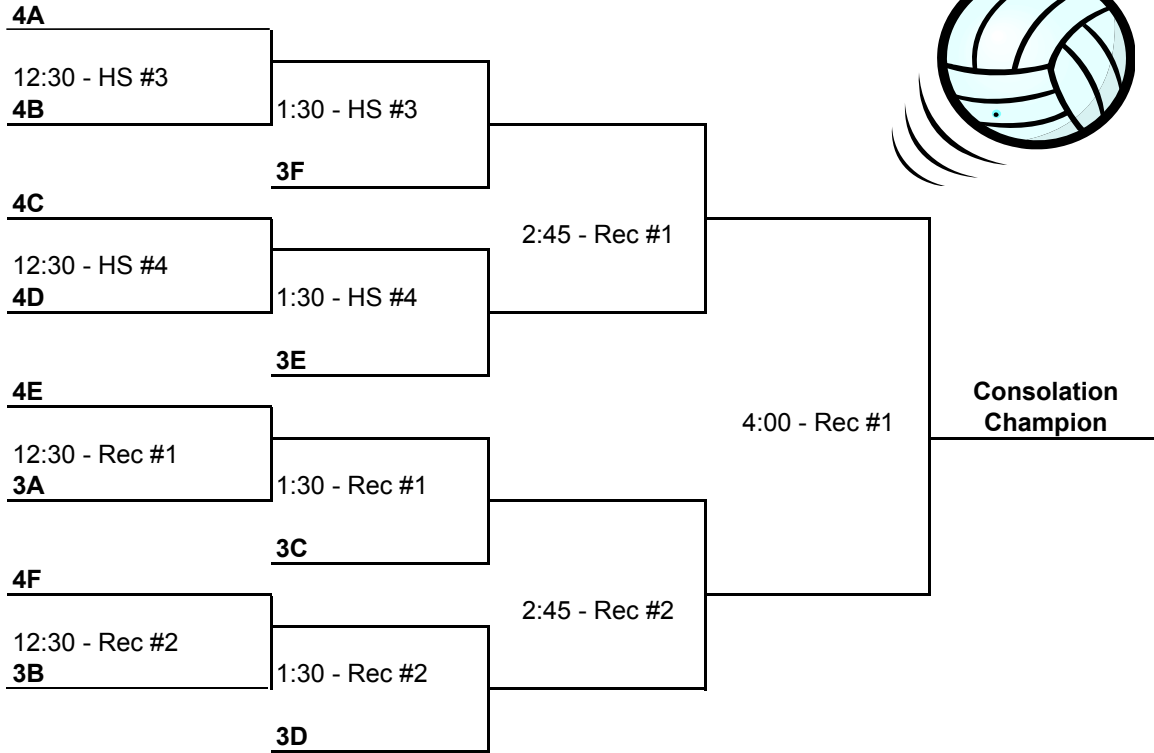

Determining Play-off Positions

Points will be counted as follows:

- Win both sets =3 points
- Split but score the most points=2 points
- Split but score the same number of points=1.5 points
- Split but score fewer points=1 point.
- Head to Head
- Fewest points given up in pool play

Ties will be broken as follows:

- Most points scored in pool play
- Flip of the coin

OPTIMIST TOURNAMENT - CONSOLATION BRACKET

OPTIMIST TOURNAMENT - CHAMPIONSHIP BRACKET

Barnes County North

#	Name	Gr	Position
1	Victoria Haugen	10	RH
2	Kennedy Thompson	12	Middle Hitter
3	Clara Wieland	11	Outside Hitter
6	Hailey Schaefer	9	Outside Hitter
7	Ashley McFadgen	9	Outside Hitter
8	Olivia Fehr	12	DS
9	Jerica Kunze	12	Middle Hitter
10	Bailey Soupier	11	RH
12	Alexis Greshik	11	DS
16	Ashley Samek	12	Libero