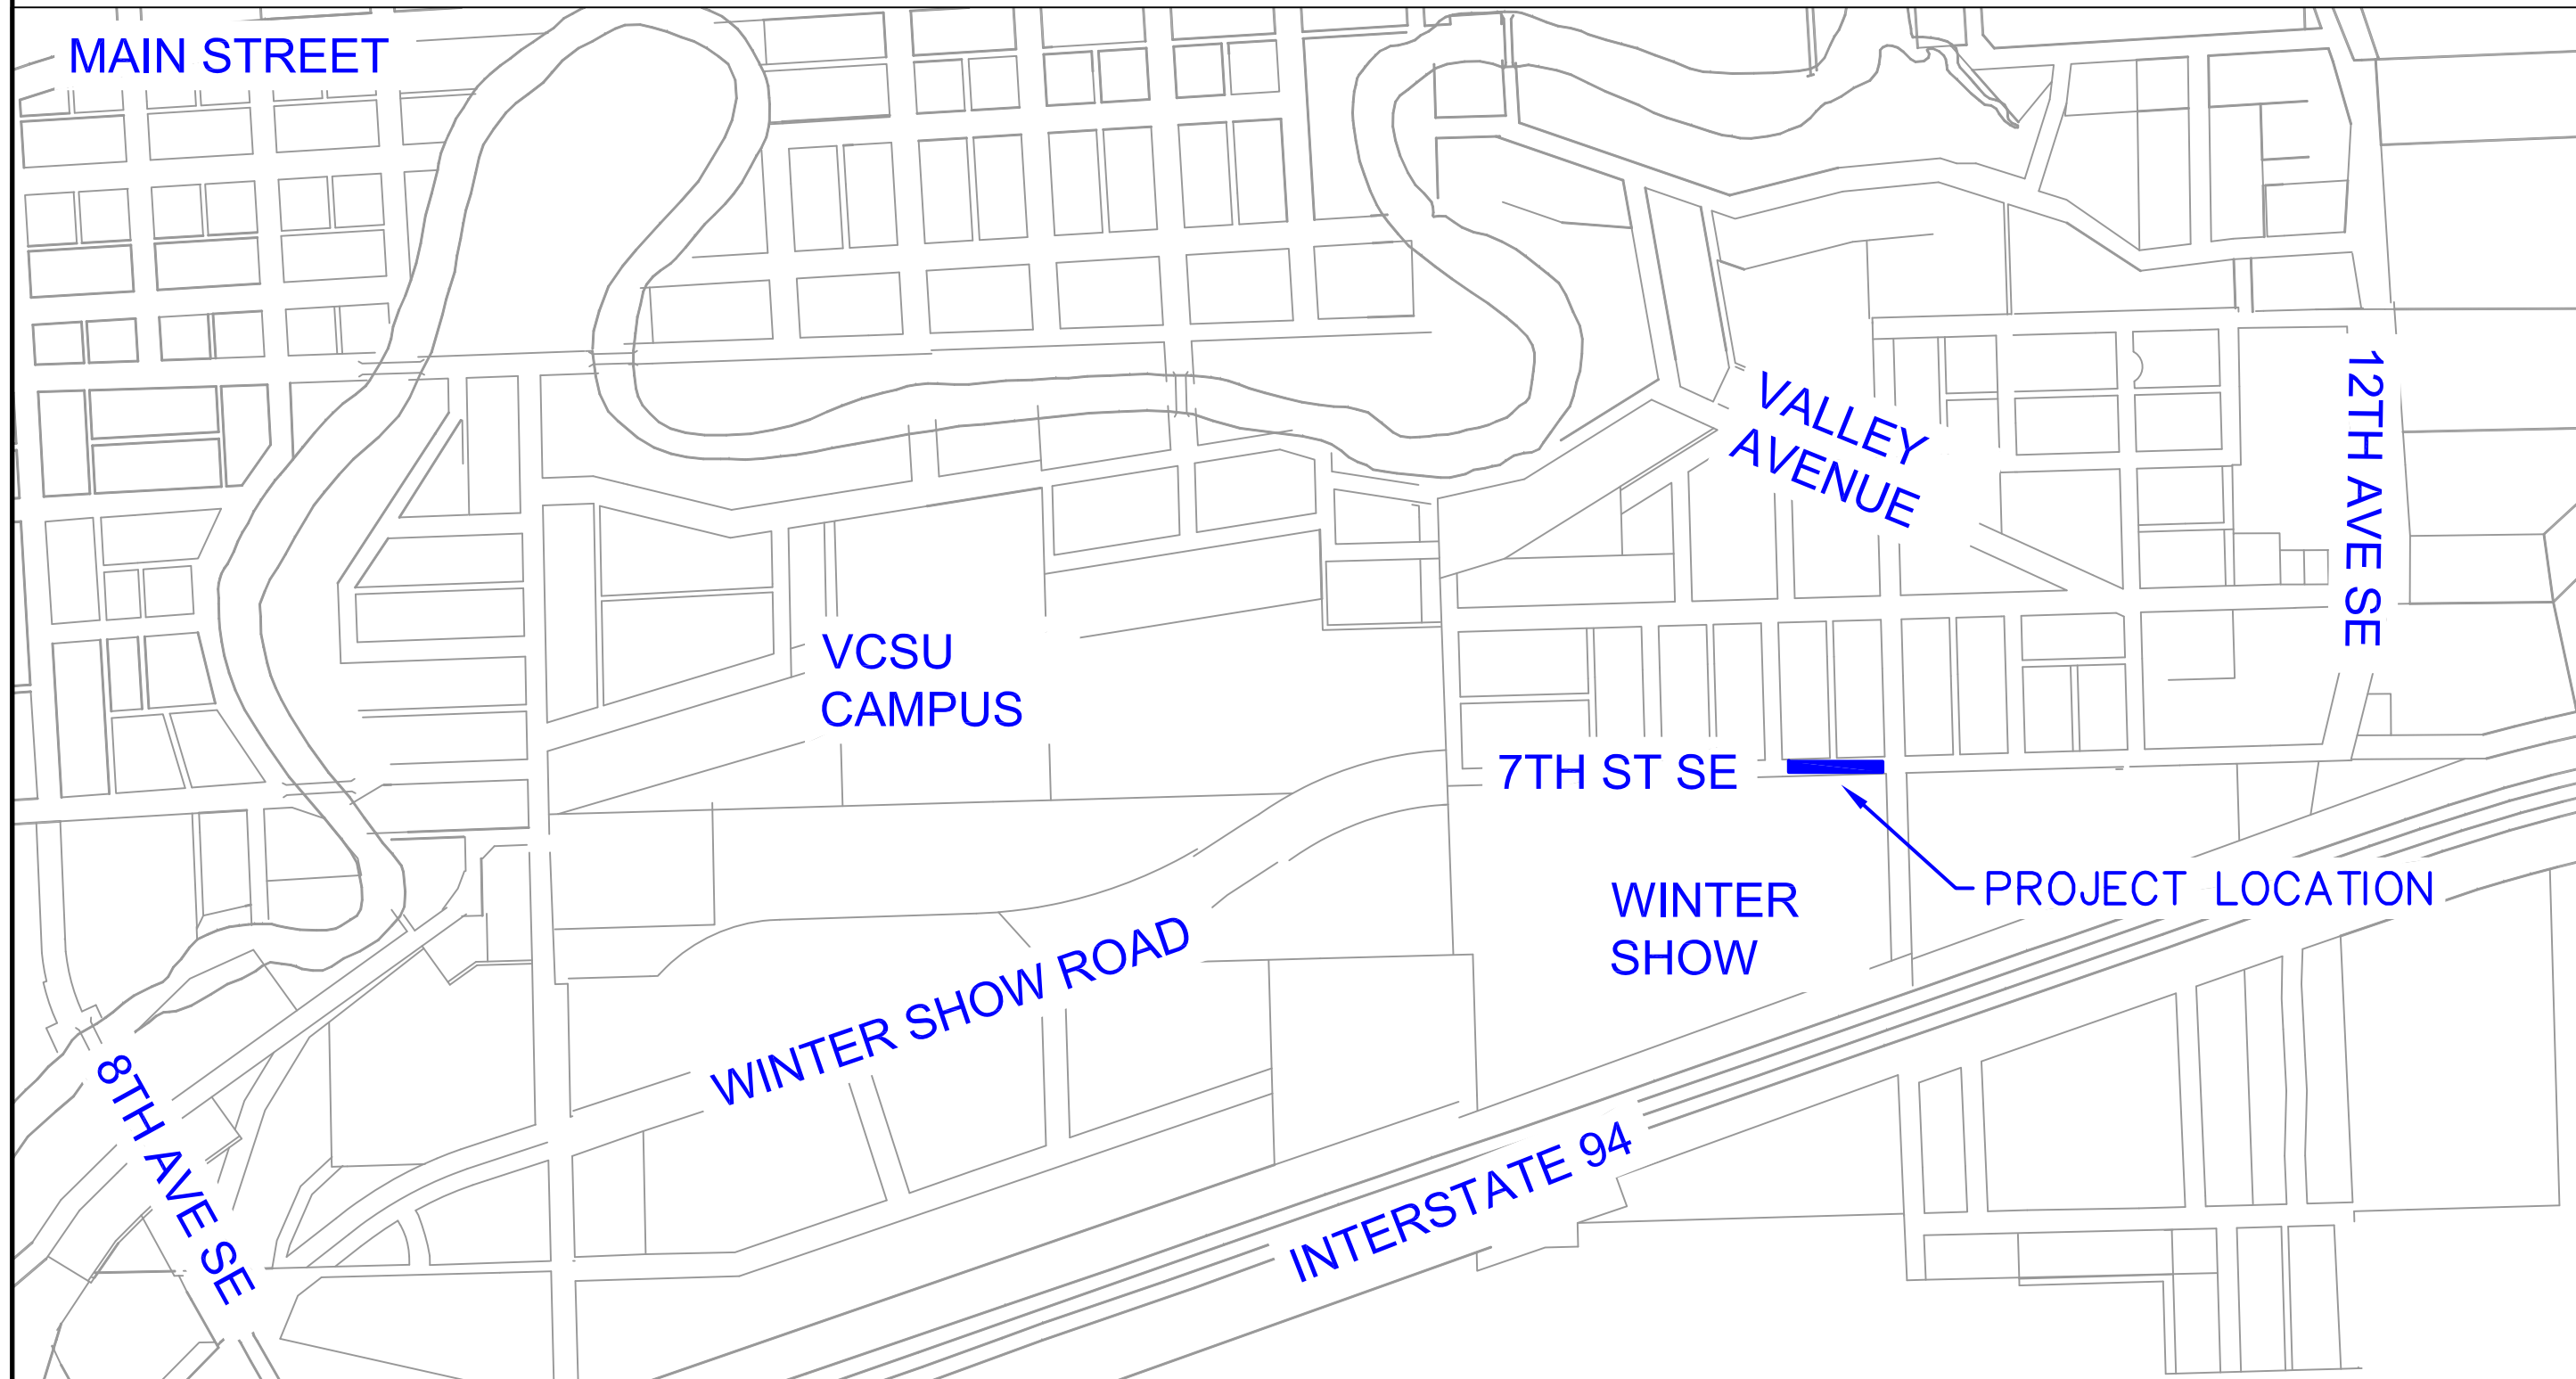

# WINTER SHOW ROAD FIRE PROTECTION LOOP

EXIT 292

 Current Road Closure