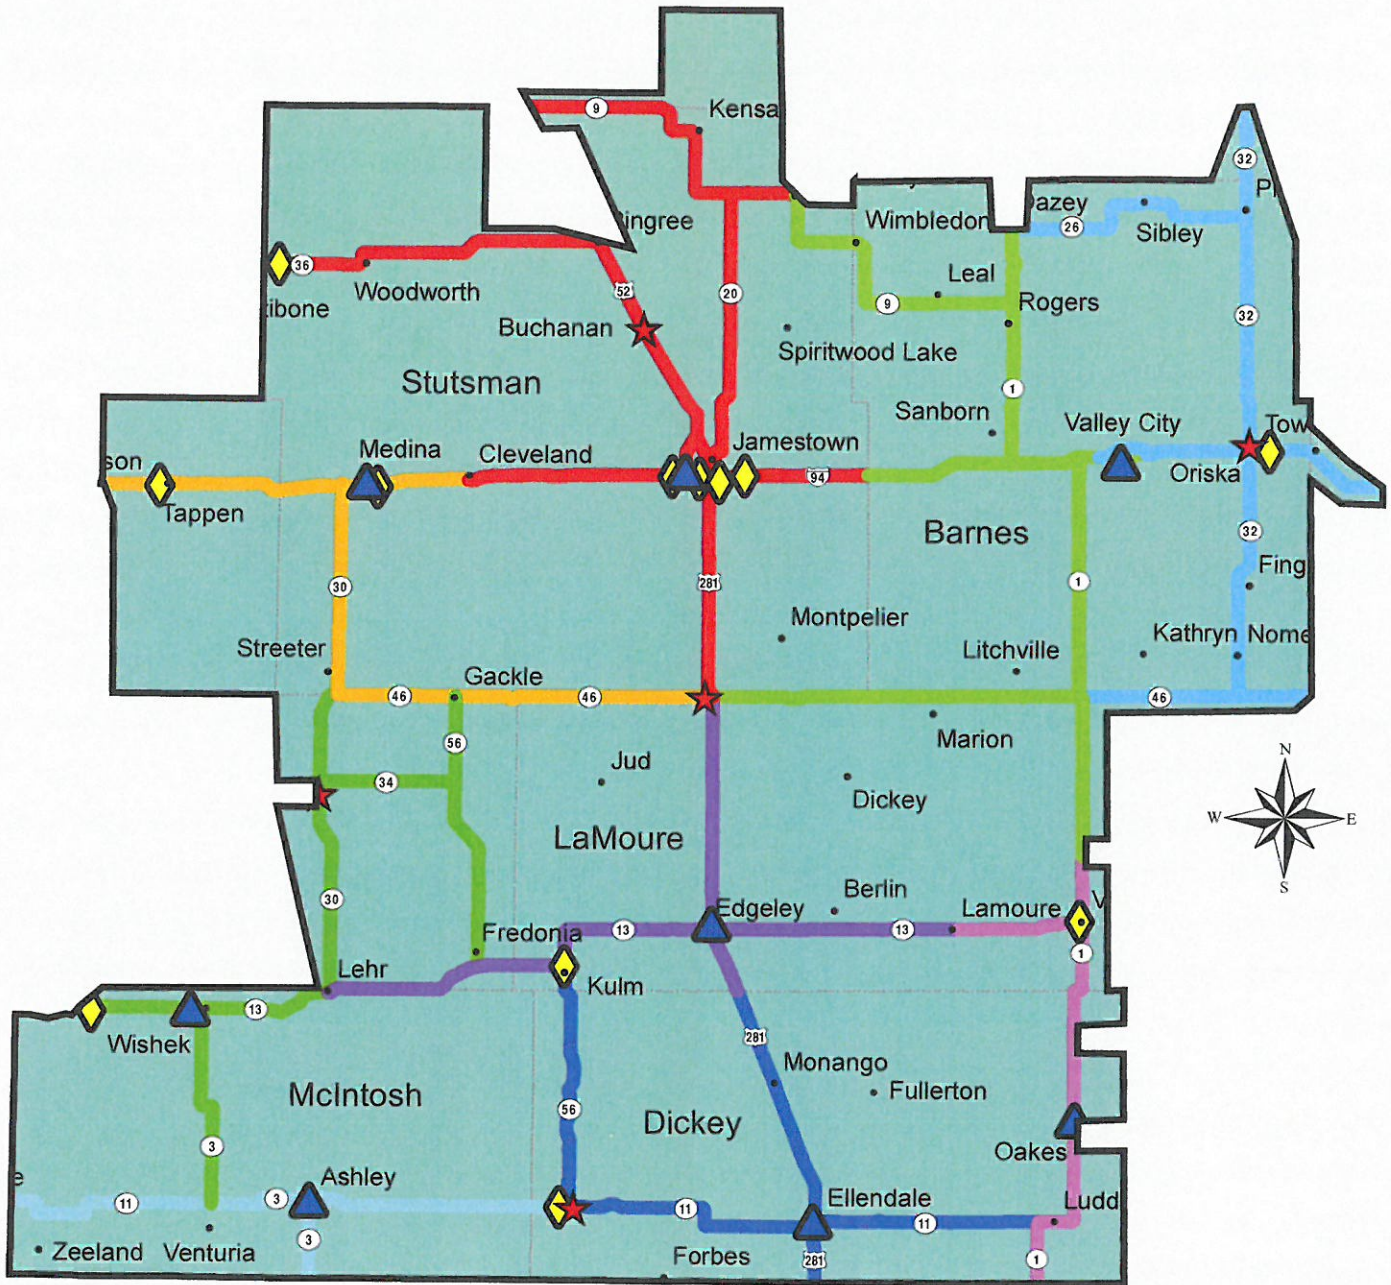

VALLEY CITY DISTRICT SNOW & ICE PLAN

-  Maintenance Section
-  Satellite Site
-  Camera

Date Saved: 8/15/2017 8:54:36 AM

Document Path: F:\MAINT\GIS\Section_Maps\Snow & Ice Responsibilities\Snow & Ice District Maps\2017\Valley City_NDDOT Snow and Ice Plan.mxd