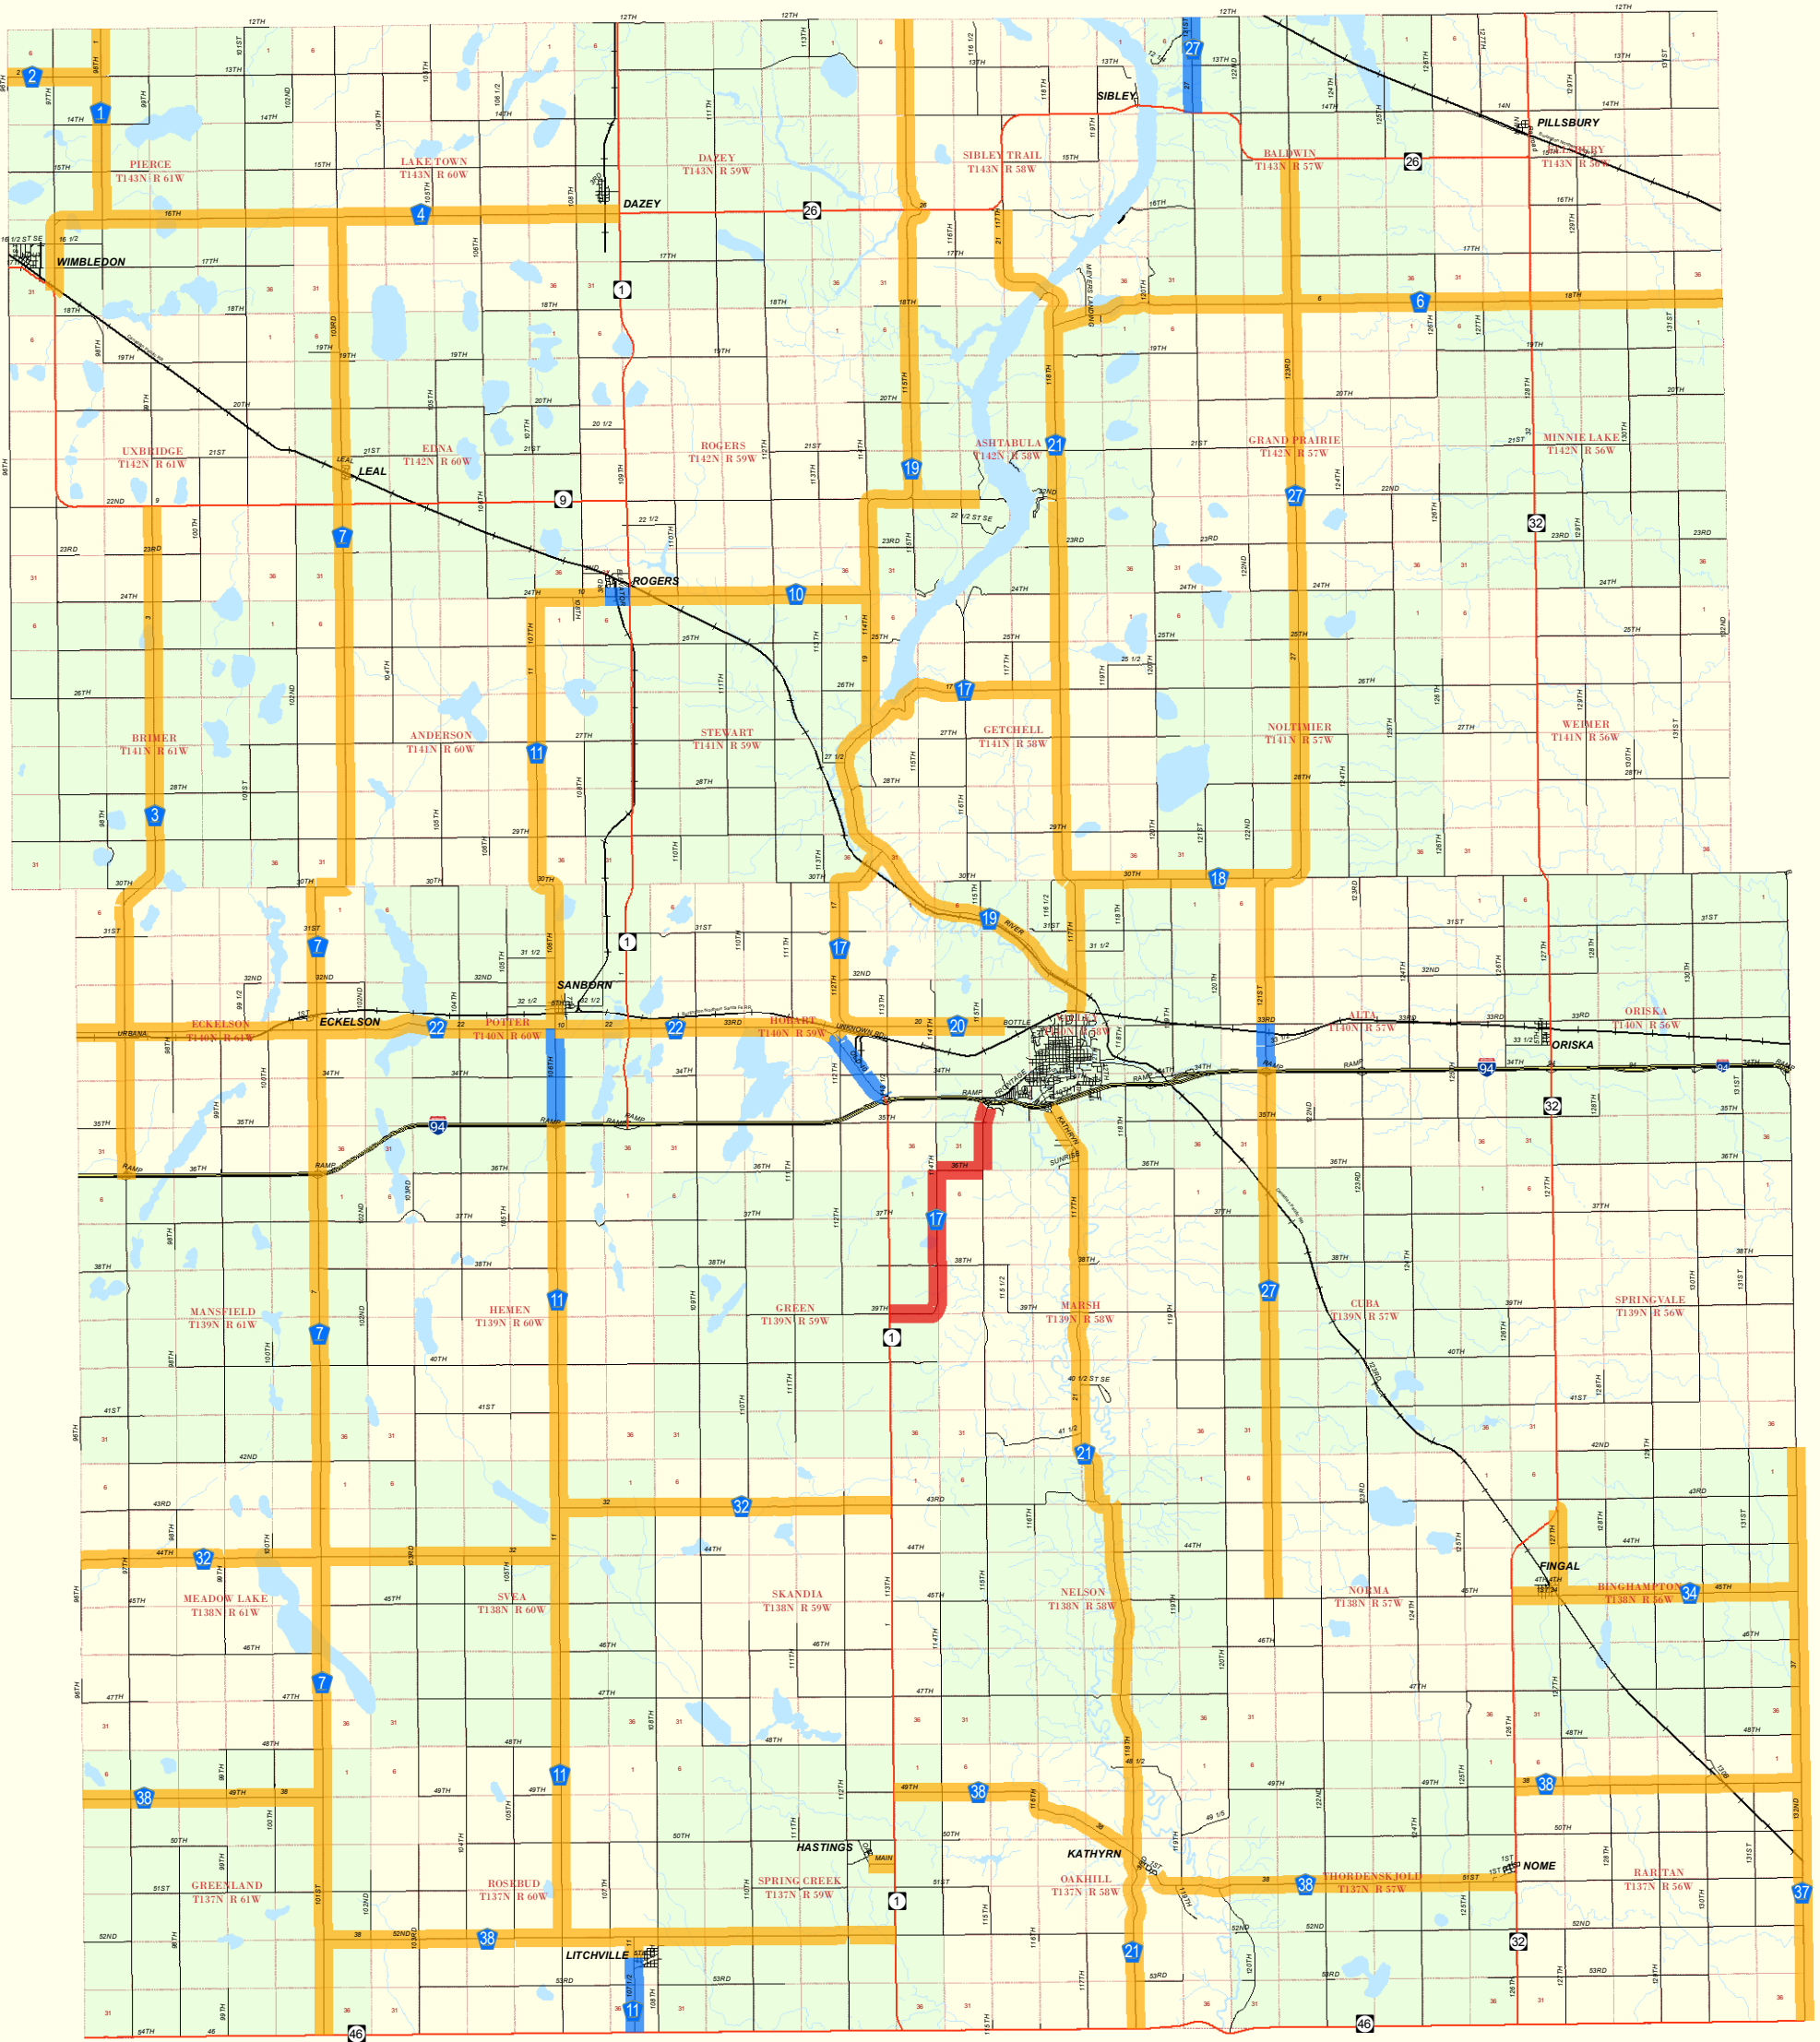

Load Restrictions - Barnes County Road System

2019 Spring Load Restrictions

Road Limit

 6-Tons Per Axle

 Legal Loads

 No Trucks

All Trucks Traveling On Barnes County Roads Are Restricted To 35 mph.

 Interstate Hwy

 State Hwy

 County Hwy

 Secondary Roads

 Railroads