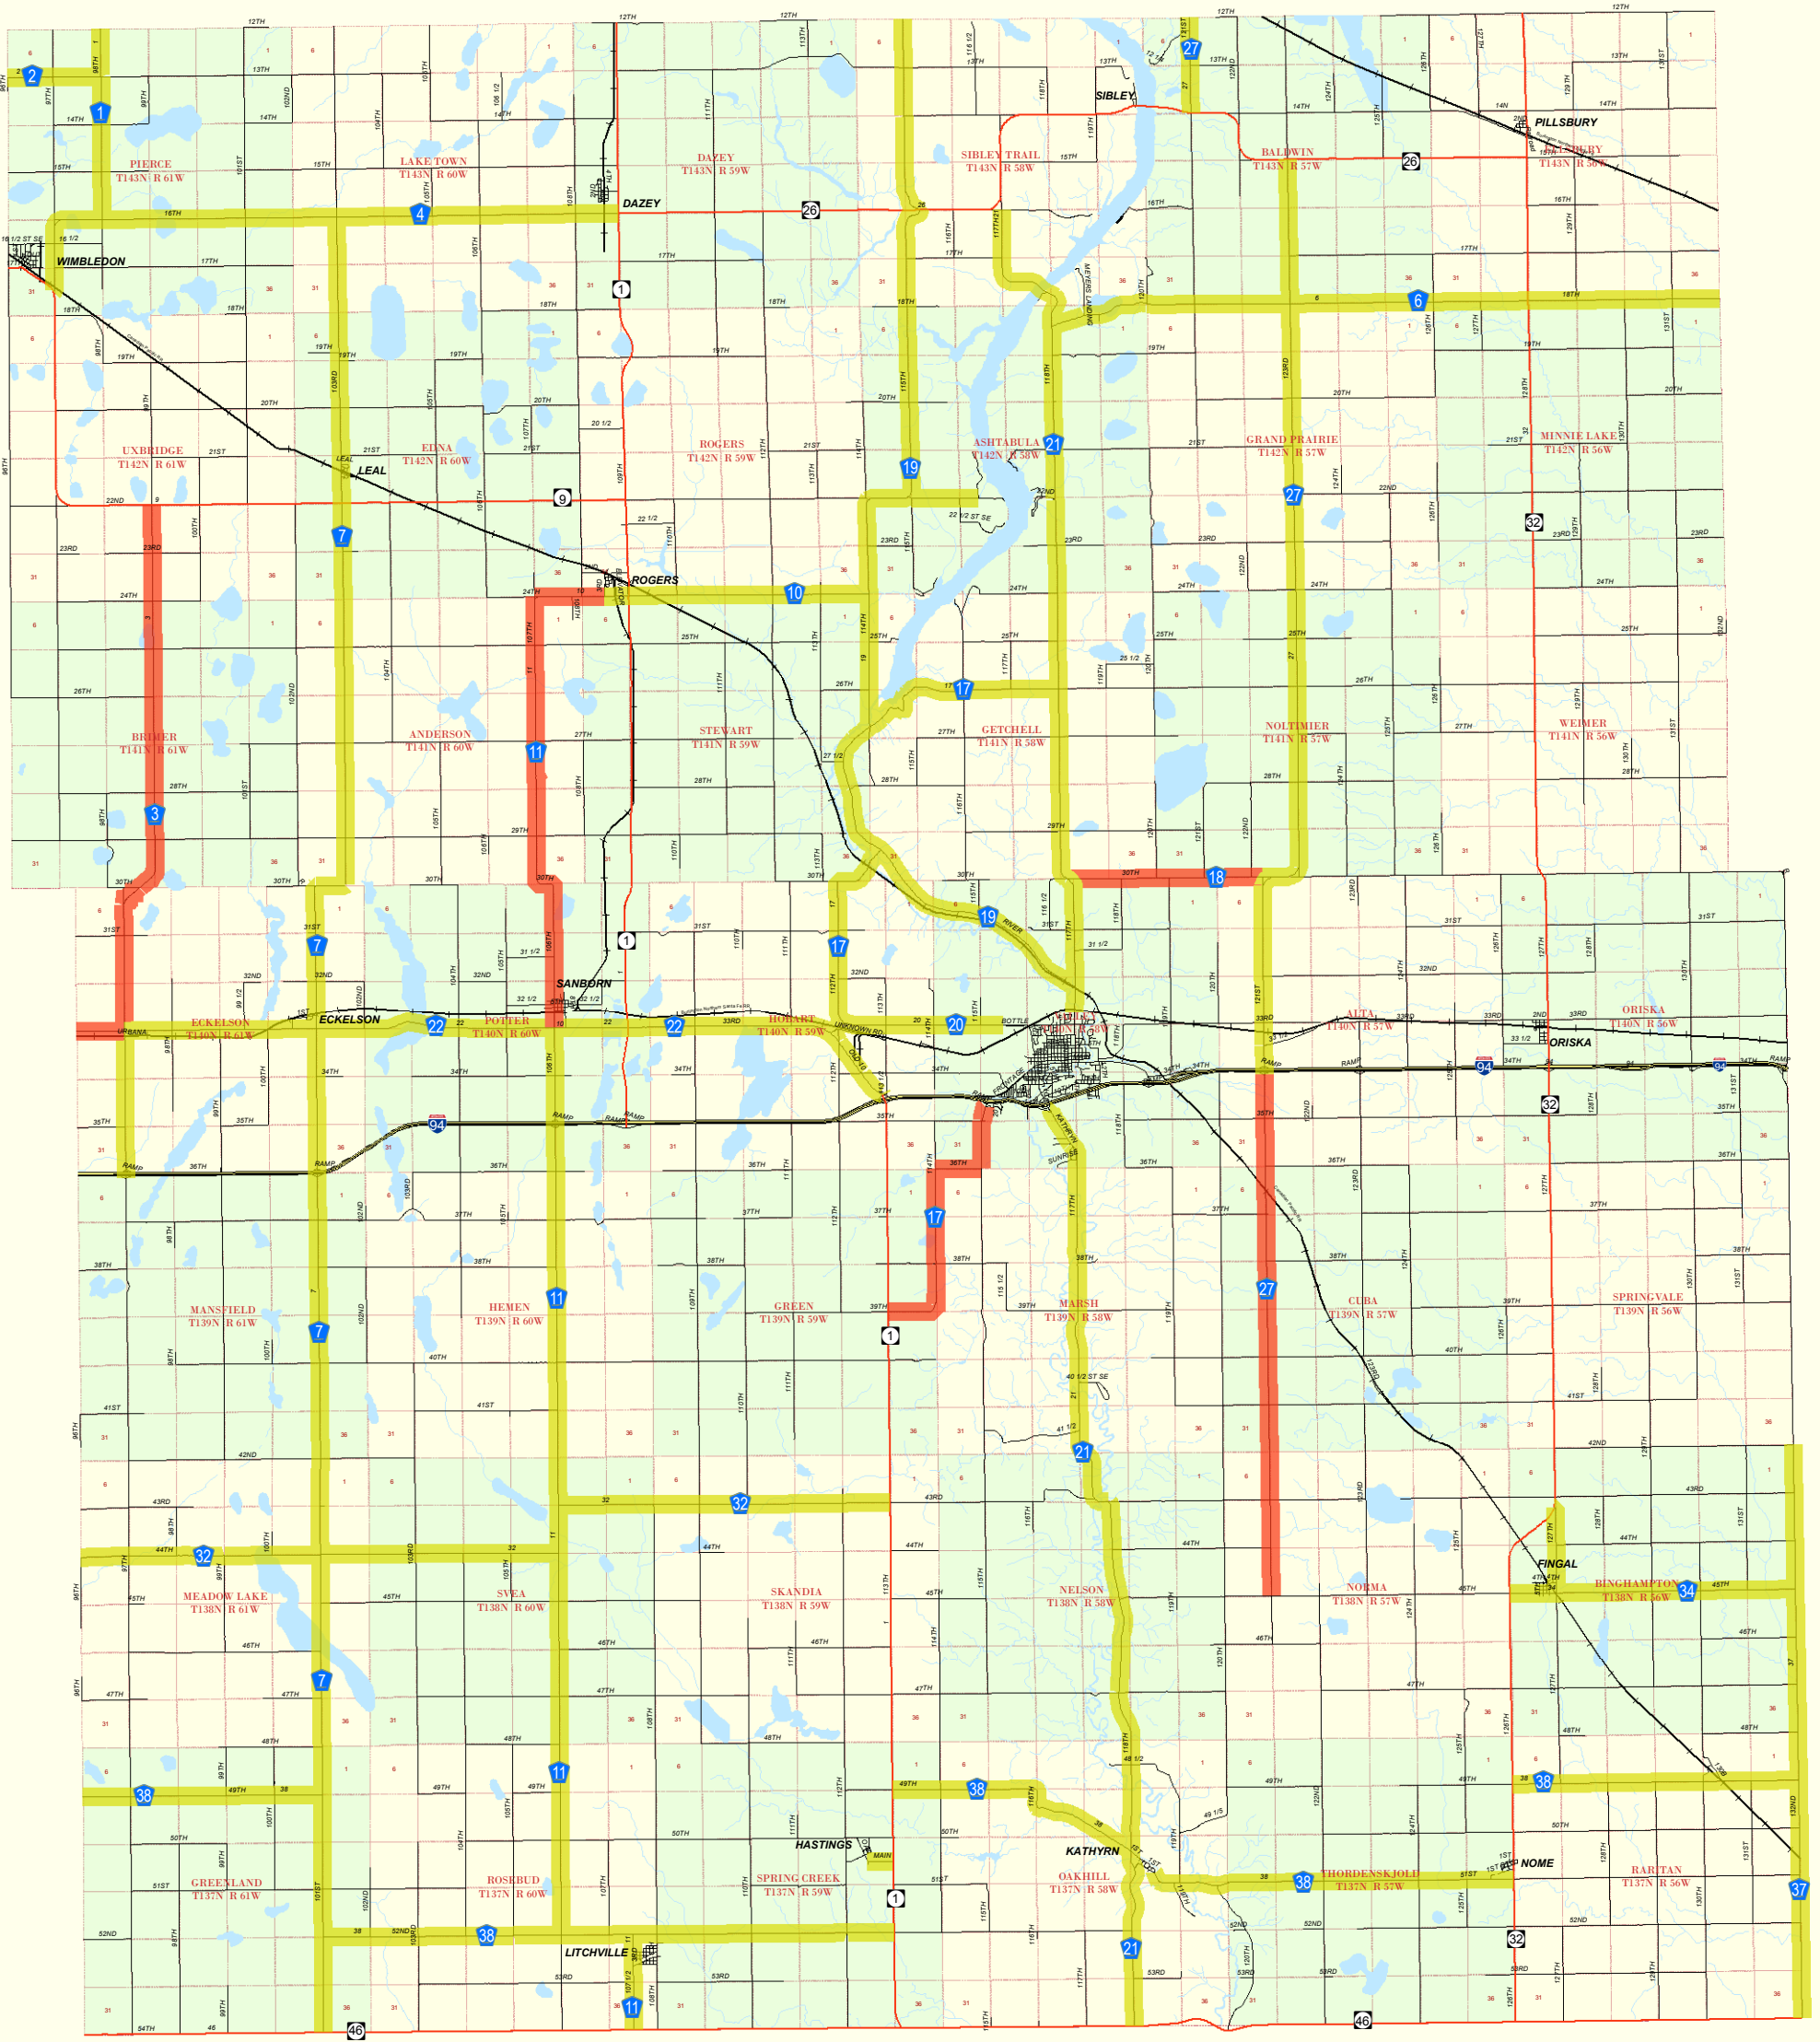

Barnes County Road System

Legal Maximum Weights ~ Effective January 1, 2019

RoadLimit

80,000 Max GVW

Legal Weight No Restrictions

Interstate Hwy

State Hwy

County Hwy

Secondary Roads

+ Railroads