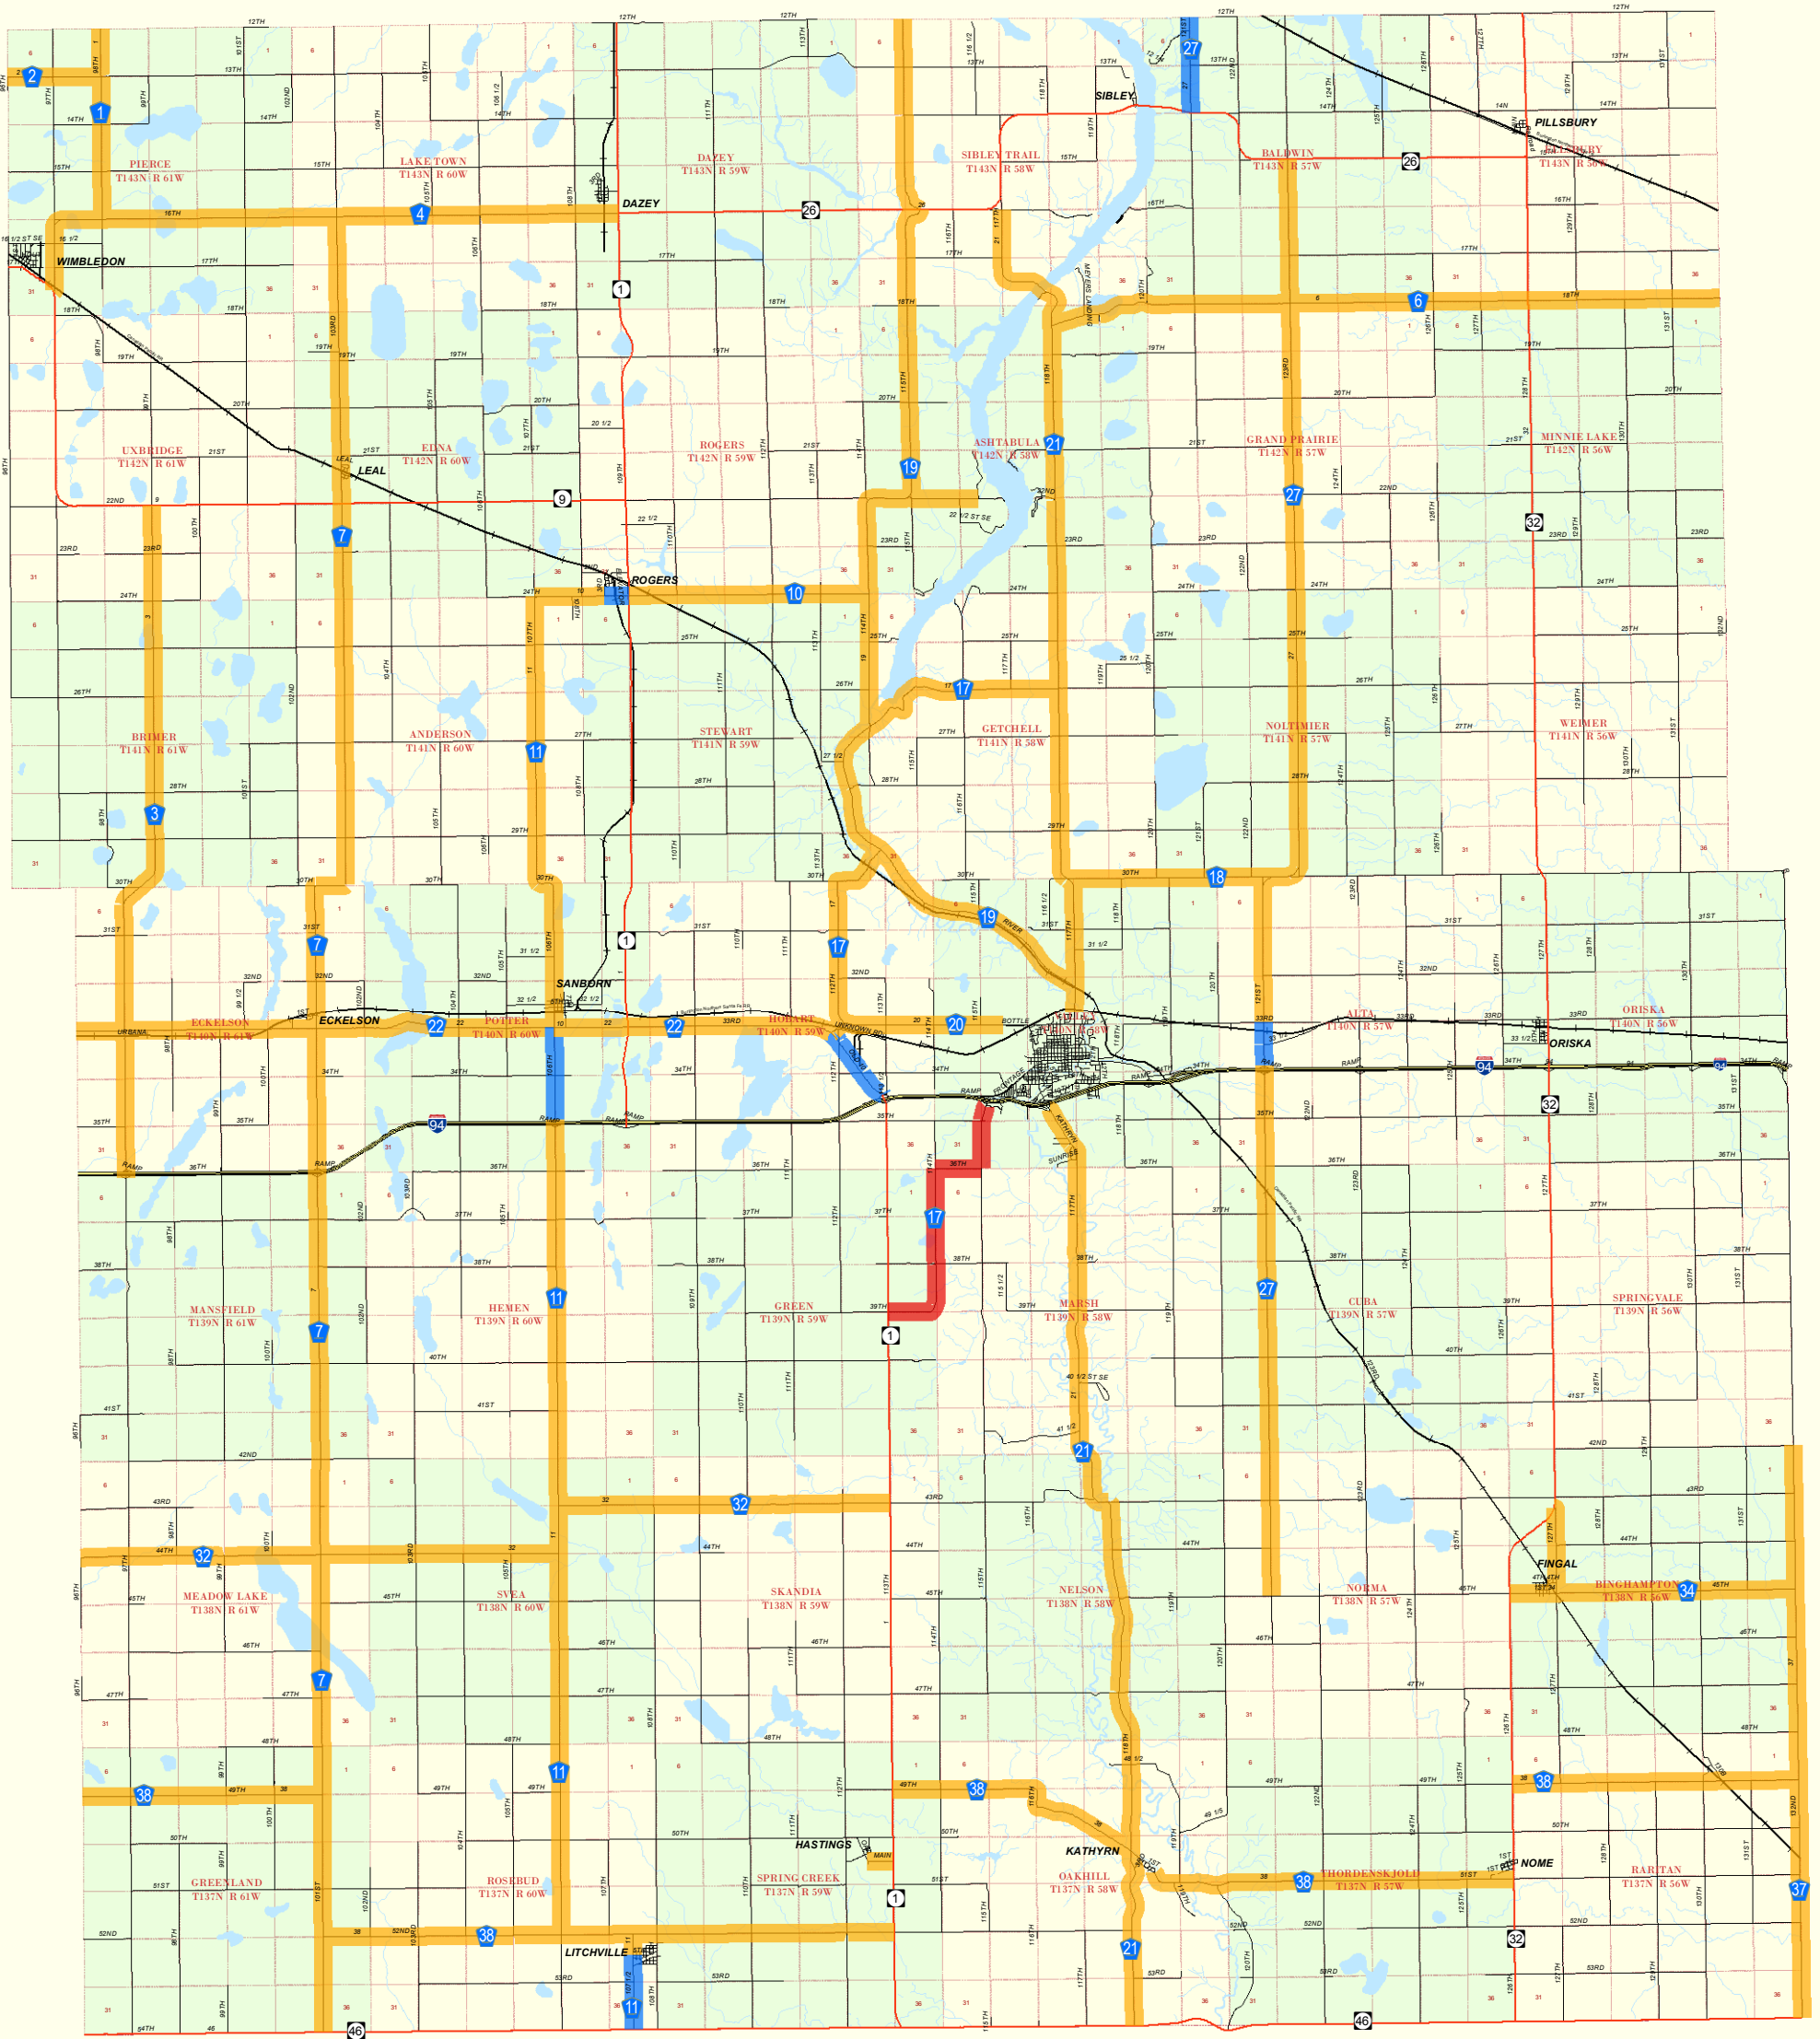

# Load Restrictions - Barnes County Road System

## 2020 Spring Load Restrictions

### Road Limit

 6-Tons Per Axle

 Legal Loads

 No Trucks

*All Trucks Traveling On Barnes County Roads Are Restricted To 35 mph.*

 Interstate Hwy

 State Hwy

 County Hwy

 Secondary Roads

 Railroads