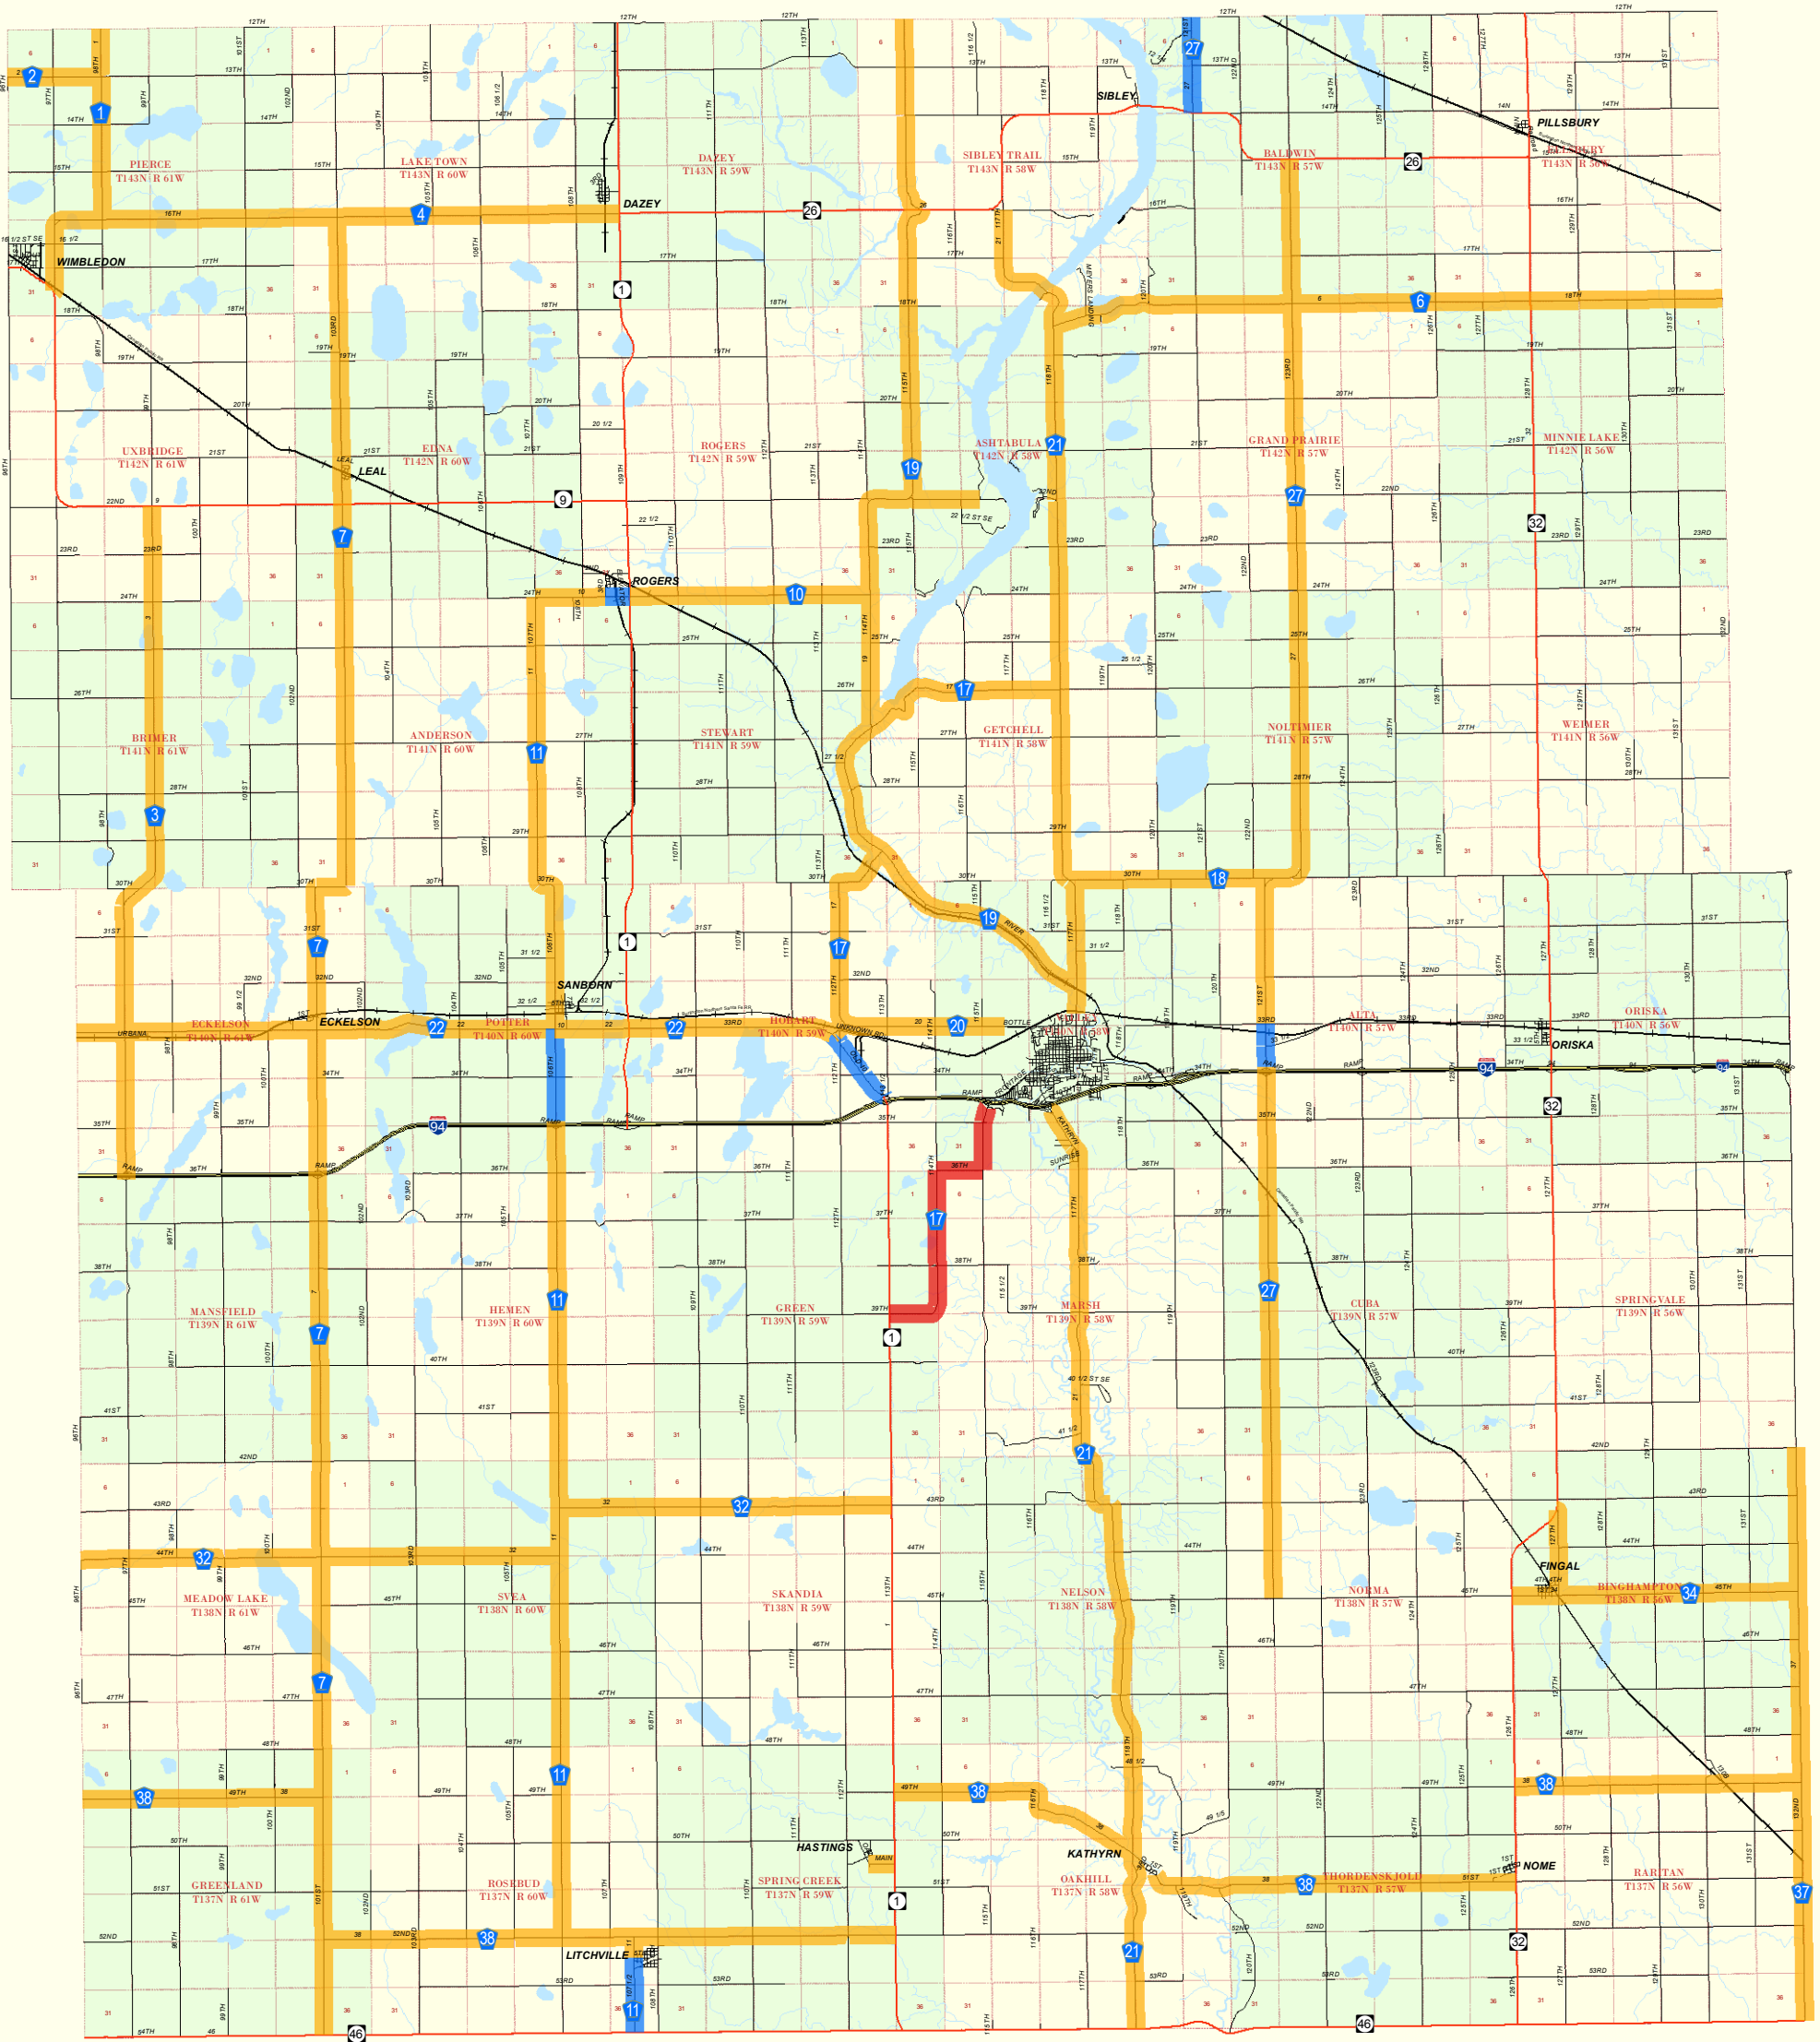

# Load Restrictions - Barnes County Road System

## 2021 Spring Load Restrictions

### Road Limit

 6-Tons Per Axle

 Legal Loads

 No Trucks

*All Trucks Traveling On Barnes County Roads Are Restricted To 35 mph.*

 Interstate Hwy

 State Hwy

 County Hwy

 Secondary Roads

 Railroads