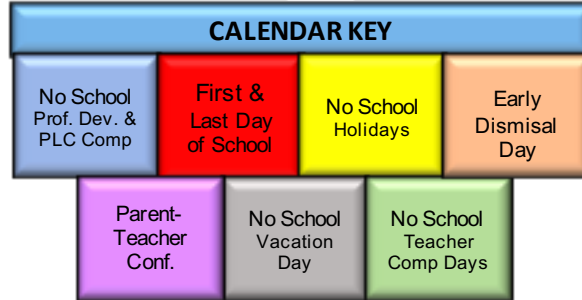

2021 - VALLEY CITY PUBLIC SCHOOLS - 2022

Approved: 3/15/21

AUGUST 2021							5 Contact
1	2	3	4	5	6	7	
8	9	10	11	12	13	14	
15	16	17	18	19	20	21	
22	23	24	25	26	27	28	
29	30	31					

SEPTEMBER 2021							21 Contact
			1	2	3	4	
5	6	7	8	9	10	11	
12	13	14	15	16	17	18	
19	20	21	22	23	24	25	
26	27	28	29	30			

OCTOBER 2021							20 Contact
					1	2	
3	4	5	6	7	8	9	
10	11	12	13	14	15	16	
17	18	19	20	21	22	23	
24	25	26	27	28	29	30	
31							

NOVEMBER 2021							18 Contact
	1	2	3	4	5	6	
7	8	9	10	11	12	13	
14	15	16	17	18	19	20	
21	22	23	24	25	26	27	
28	29	30					

DECEMBER 2021							13 Contact
			1	2	3	4	
5	6	7	8	9	10	11	
12	13	14	15	16	17	18	
19	20	21	22	23	24	25	
26	27	28	29	30	31		

2021-2022 CALENDAR	
Aug 9-13.....	Online School Registration
Aug 12.....	New Staff Orientation
2020.	
Aug 23-24.....	Professional Development Days
Aug 25.....	First Day of School
Sept 6.....	Labor Day - No School
Sept 22.....	PD Day - Early Dismissal (Jefferson 12:20, Washington 12:05, Jr. & Sr. High 12:26)
Oct. 4.....	Parent-Teacher Conf. 4-7pm - All Schools
Oct. 11.....	Parent-Teacher Conf. 4-7pm - All Schools
Oct 22.....	Parent/Teacher Compensation Day - No School
Nov 11.....	Veteran's Day - No School
Nov. 12.....	No School
Nov 25-26.....	Thanksgiving Break - No School
Dec 8.....	PD Day - Early Dismissal (Jefferson 12:20, Washington 12:05, Jr. & Sr. High 12:26)
Dec 17.....	Last day of school before Christmas break
2021.	
Jan 3.....	School resumes after holidays
Jan 17.....	MLK Jr/PD Day - No School
Feb 7 & 10.....	Parent-Teacher Conf. 4-7pm - All Schools
Feb 18.....	Teacher Compensation Day - No School
Feb 21.....	PLC Day - No School
Mar 18.....	Spring Break - No School
April 15.....	Easter Break - No School
April 18.....	Vacation Day - No School
May 26.....	Last Day of School
May 29.....	Graduation 2:30PM
May 30.....	Memorial Day

MAKE-UP DATES

May 27, March 18

(Make-up days are in the order they would be used.)

END OF QUARTER

End of 1st 9 weeks.....Oct. 29 (46 days)
End of 2nd 9 weeks.....Jan. 14 (41 days)
End of 3rd 9 weeks.....Mar. 17 (41 days)
End of 4th 9 weeks.....May 26 (47 days)
Days of Classroom Instruction.....175 days
Holidays.....3 days
Parent/Teacher Conf Comp.....2 days
Professional Development Days.....4 days
Total Contract Days.....184 days

JANUARY 2022							20 Contact
						1	
2	3	4	5	6	7	8	
9	10	11	12	13	14	15	
16	17	18	19	20	21	22	
23	24	25	26	27	28	29	
30	31						

FEBRUARY 2022							18 Contact
		1	2	3	4	5	
6	7	8	9	10	11	12	
13	14	15	16	17	18	19	
20	21	22	23	24	25	26	
27	28						

MARCH 2022							22 Contact
		1	2	3	4	5	
6	7	8	9	10	11	12	
13	14	15	16	17	18	19	
20	21	22	23	24	25	26	
27	28	29	30	31			

APRIL 2022							19 Contact
					1	2	
3	4	5	6	7	8	9	
10	11	12	13	14	15	16	
17	18	19	20	21	22	23	
24	25	26	27	28	29	30	

MAY 2022							19 Contact
1	2	3	4	5	6	7	
8	9	10	11	12	13	14	
15	16	17	18	19	20	21	
22	23	24	25	26	27	28	
29	30	31