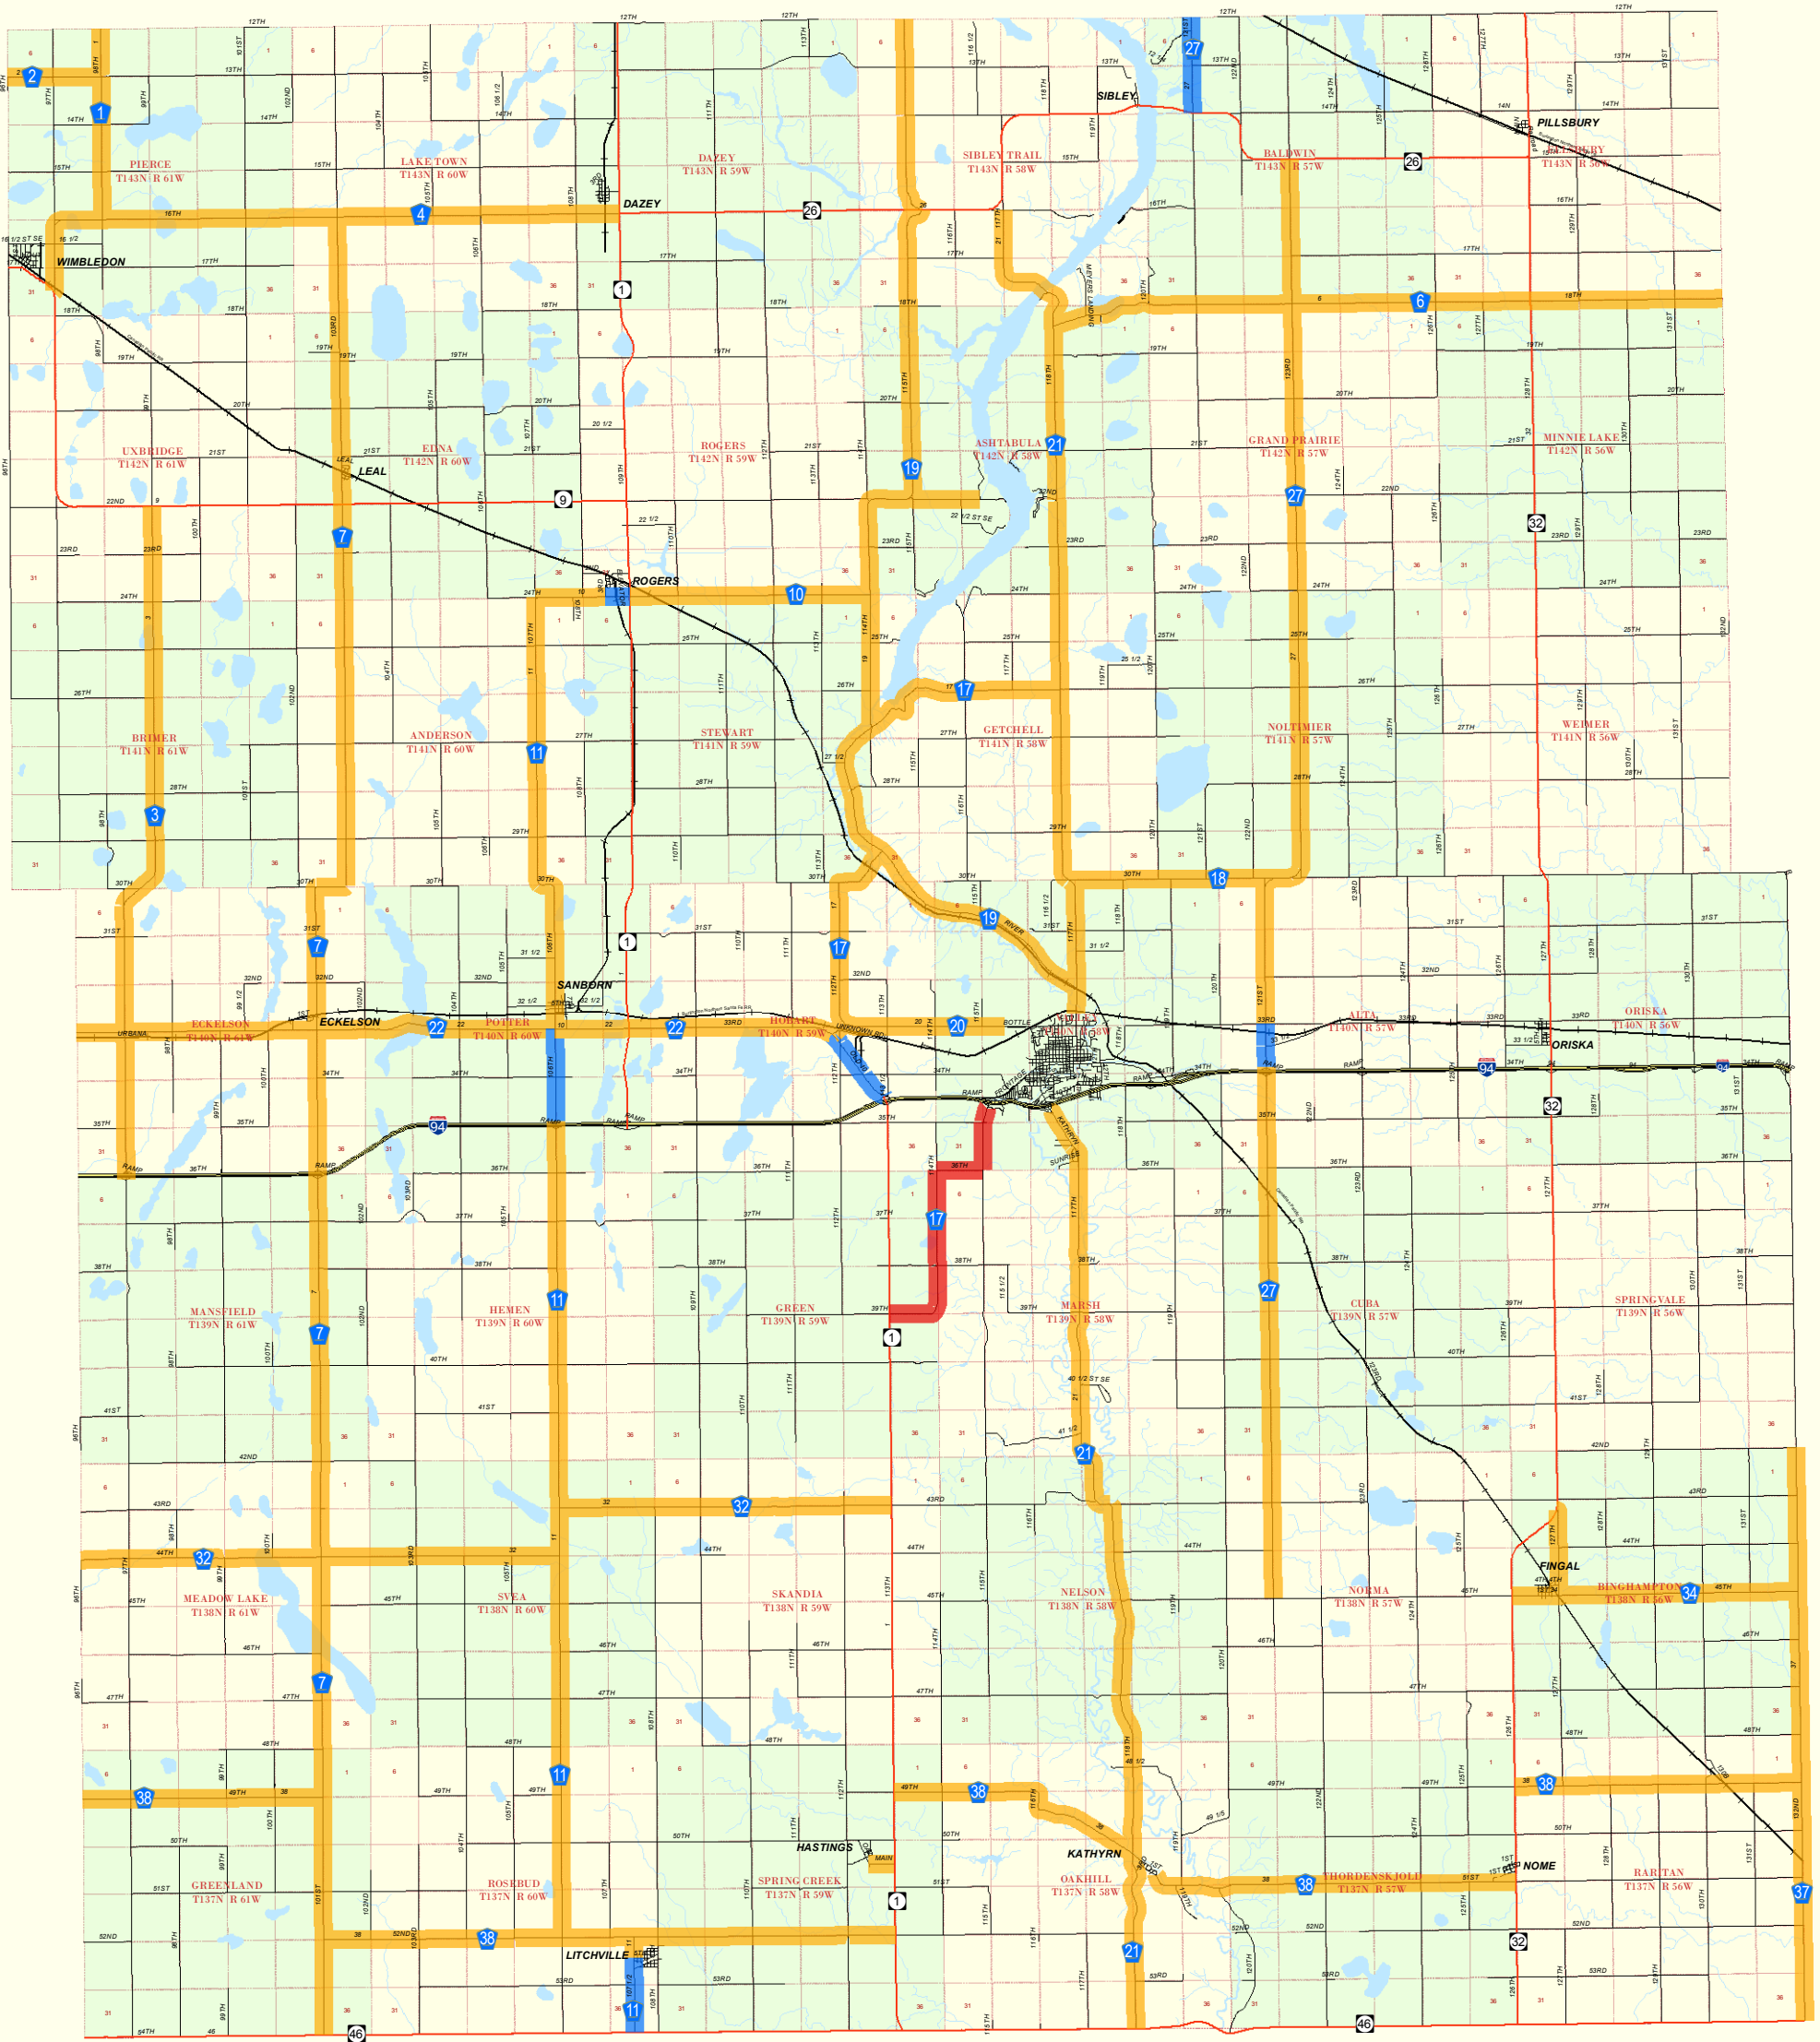

# Load Restrictions - Barnes County Road System

## 2022 Spring Load Restrictions

### Road Limit

 6-Tons Per Axle

 Legal Loads

 No Trucks

*All Trucks Traveling On Barnes County Roads Are Restricted To 35 mph.*

 Interstate Hwy

 State Hwy

 County Hwy

 Secondary Roads

 Railroads