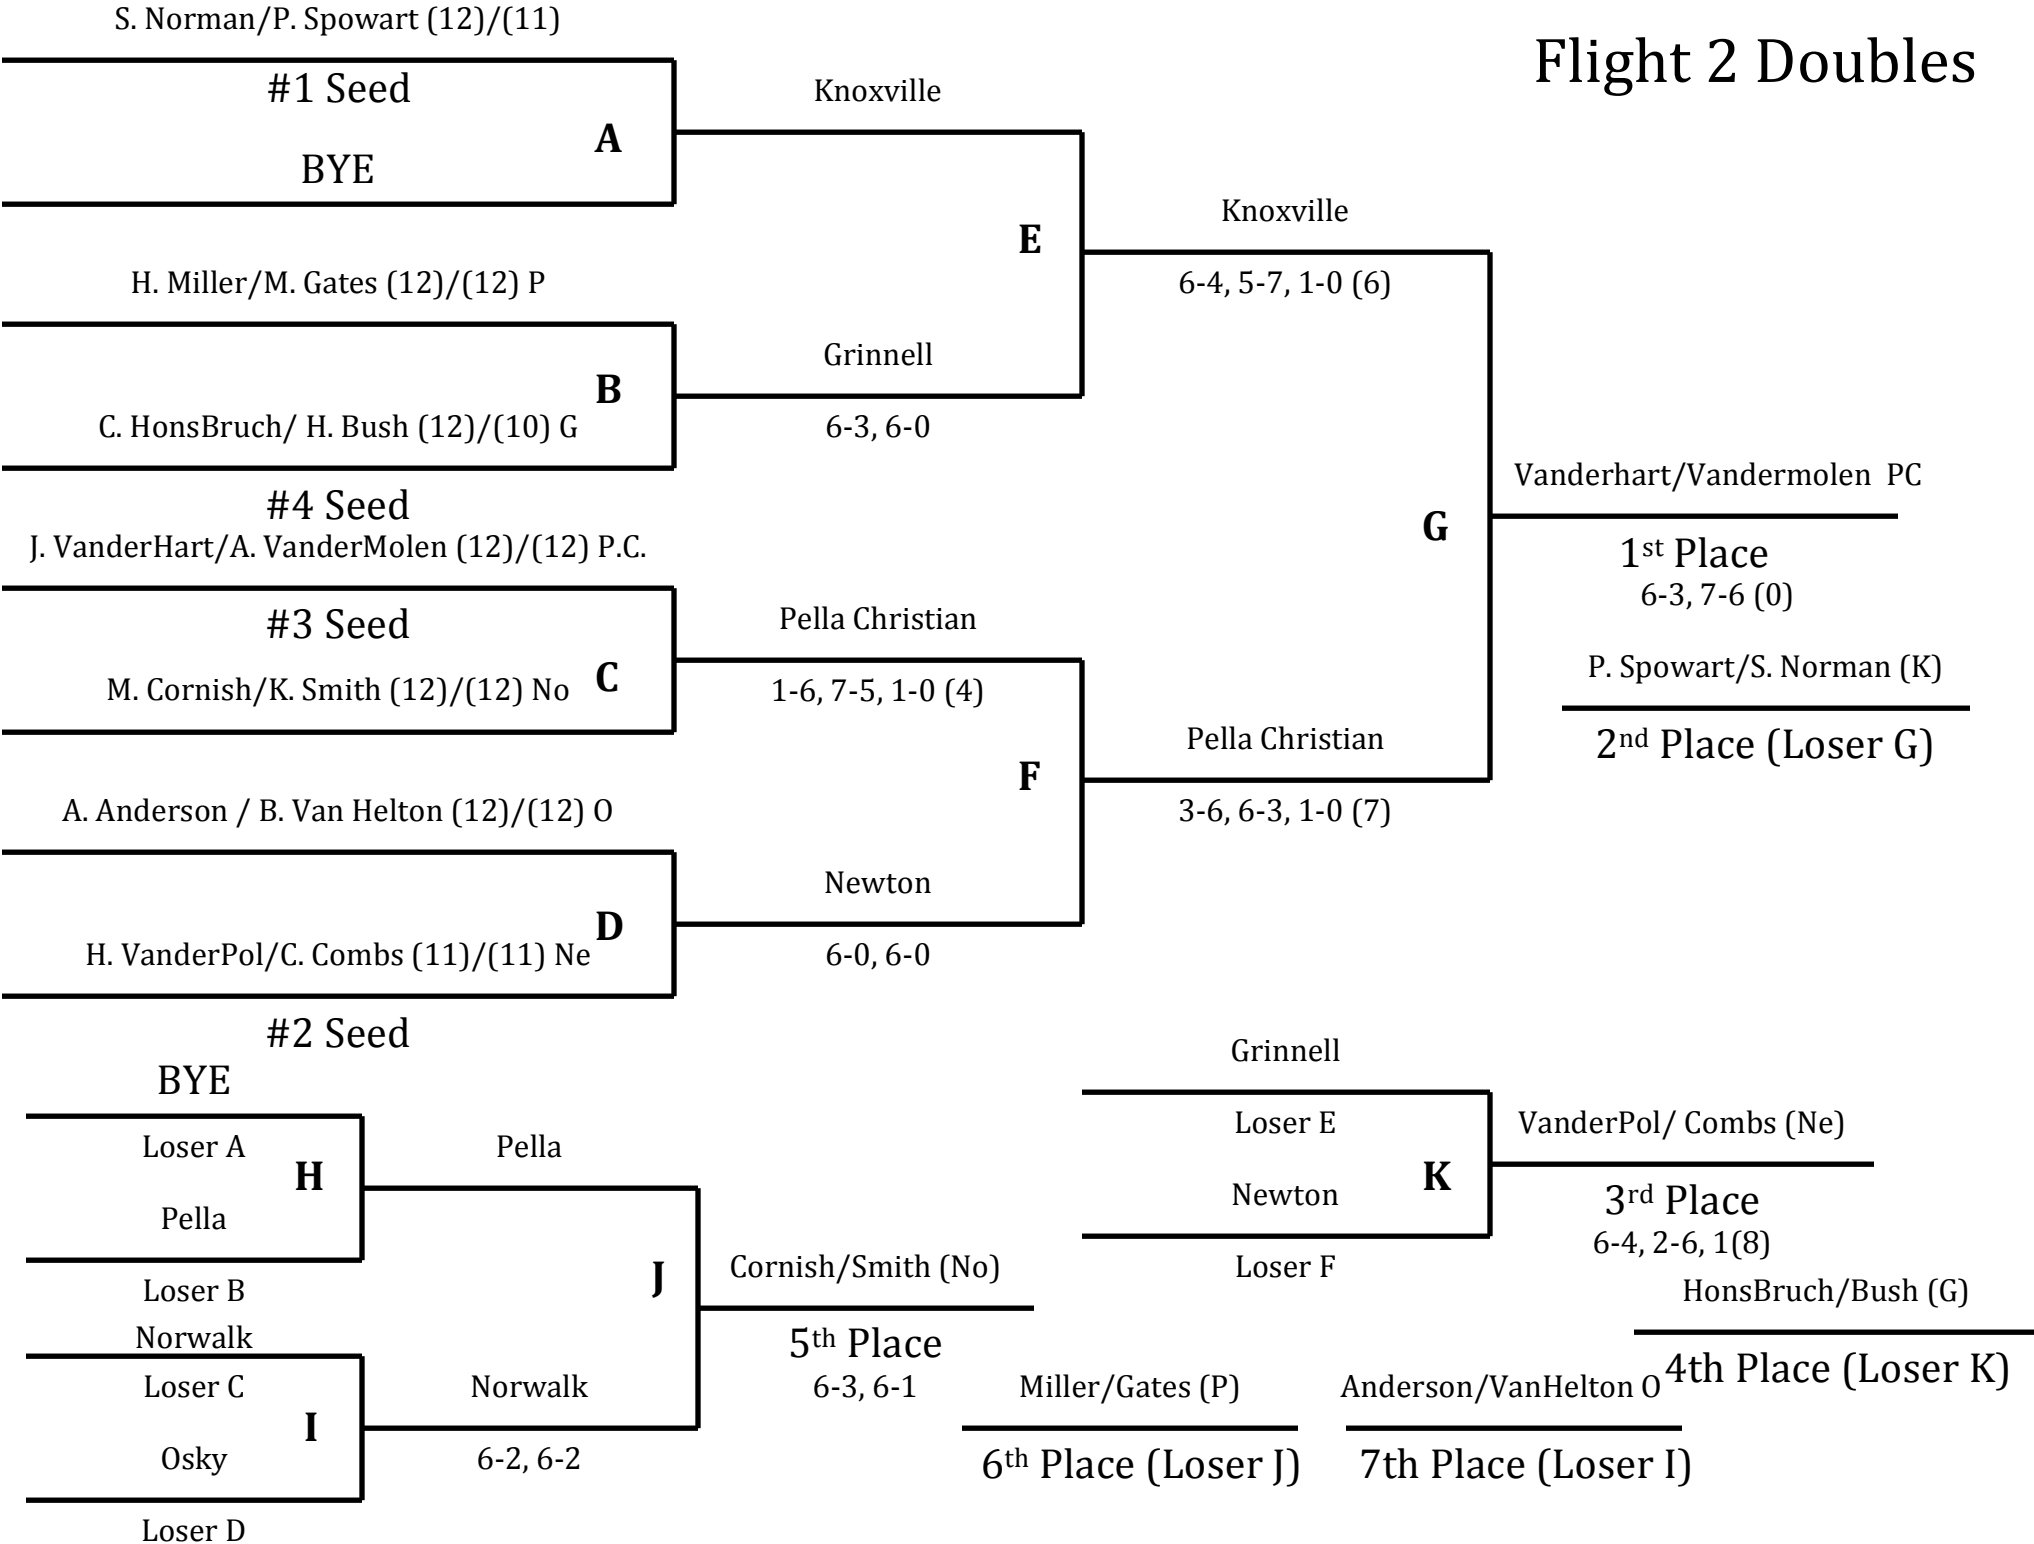

6th Place (Loser J)

7th Place (Loser I)

Loser D

Flight 2 Doubles

**2013 Little Hawkeye Conference Girls' Tennis Tournament
TEAM SCORING**

	#1 Singles	#1 Doubles	#2 Singles	#2 Doubles		
SCHOOL	Place Points	Place Points	Place Points	Place Points	TOTAL POINTS	FINAL PLACE
Grinnell	14	4	12	6	36	2nd
Knoxville	2	12	1	10	25	5th
Newton	8	14	8	8	38	1st
Norwalk	10	8	2	4	24	6th
Oskaloosa	6	6	6	1	19	7th
Pella	12	2	10	2	26	4th
Pella Christian	4	10	4	12	30	3rd

Flight #1

1st - 14
 2nd - 12
 3rd - 10
 4th - 8
 5th - 6
 6th - 4
 7th - 2

Flight #2

1st - 12
 2nd - 10
 3rd - 8
 4th - 6
 5th - 4
 6th - 2
 7th - 1