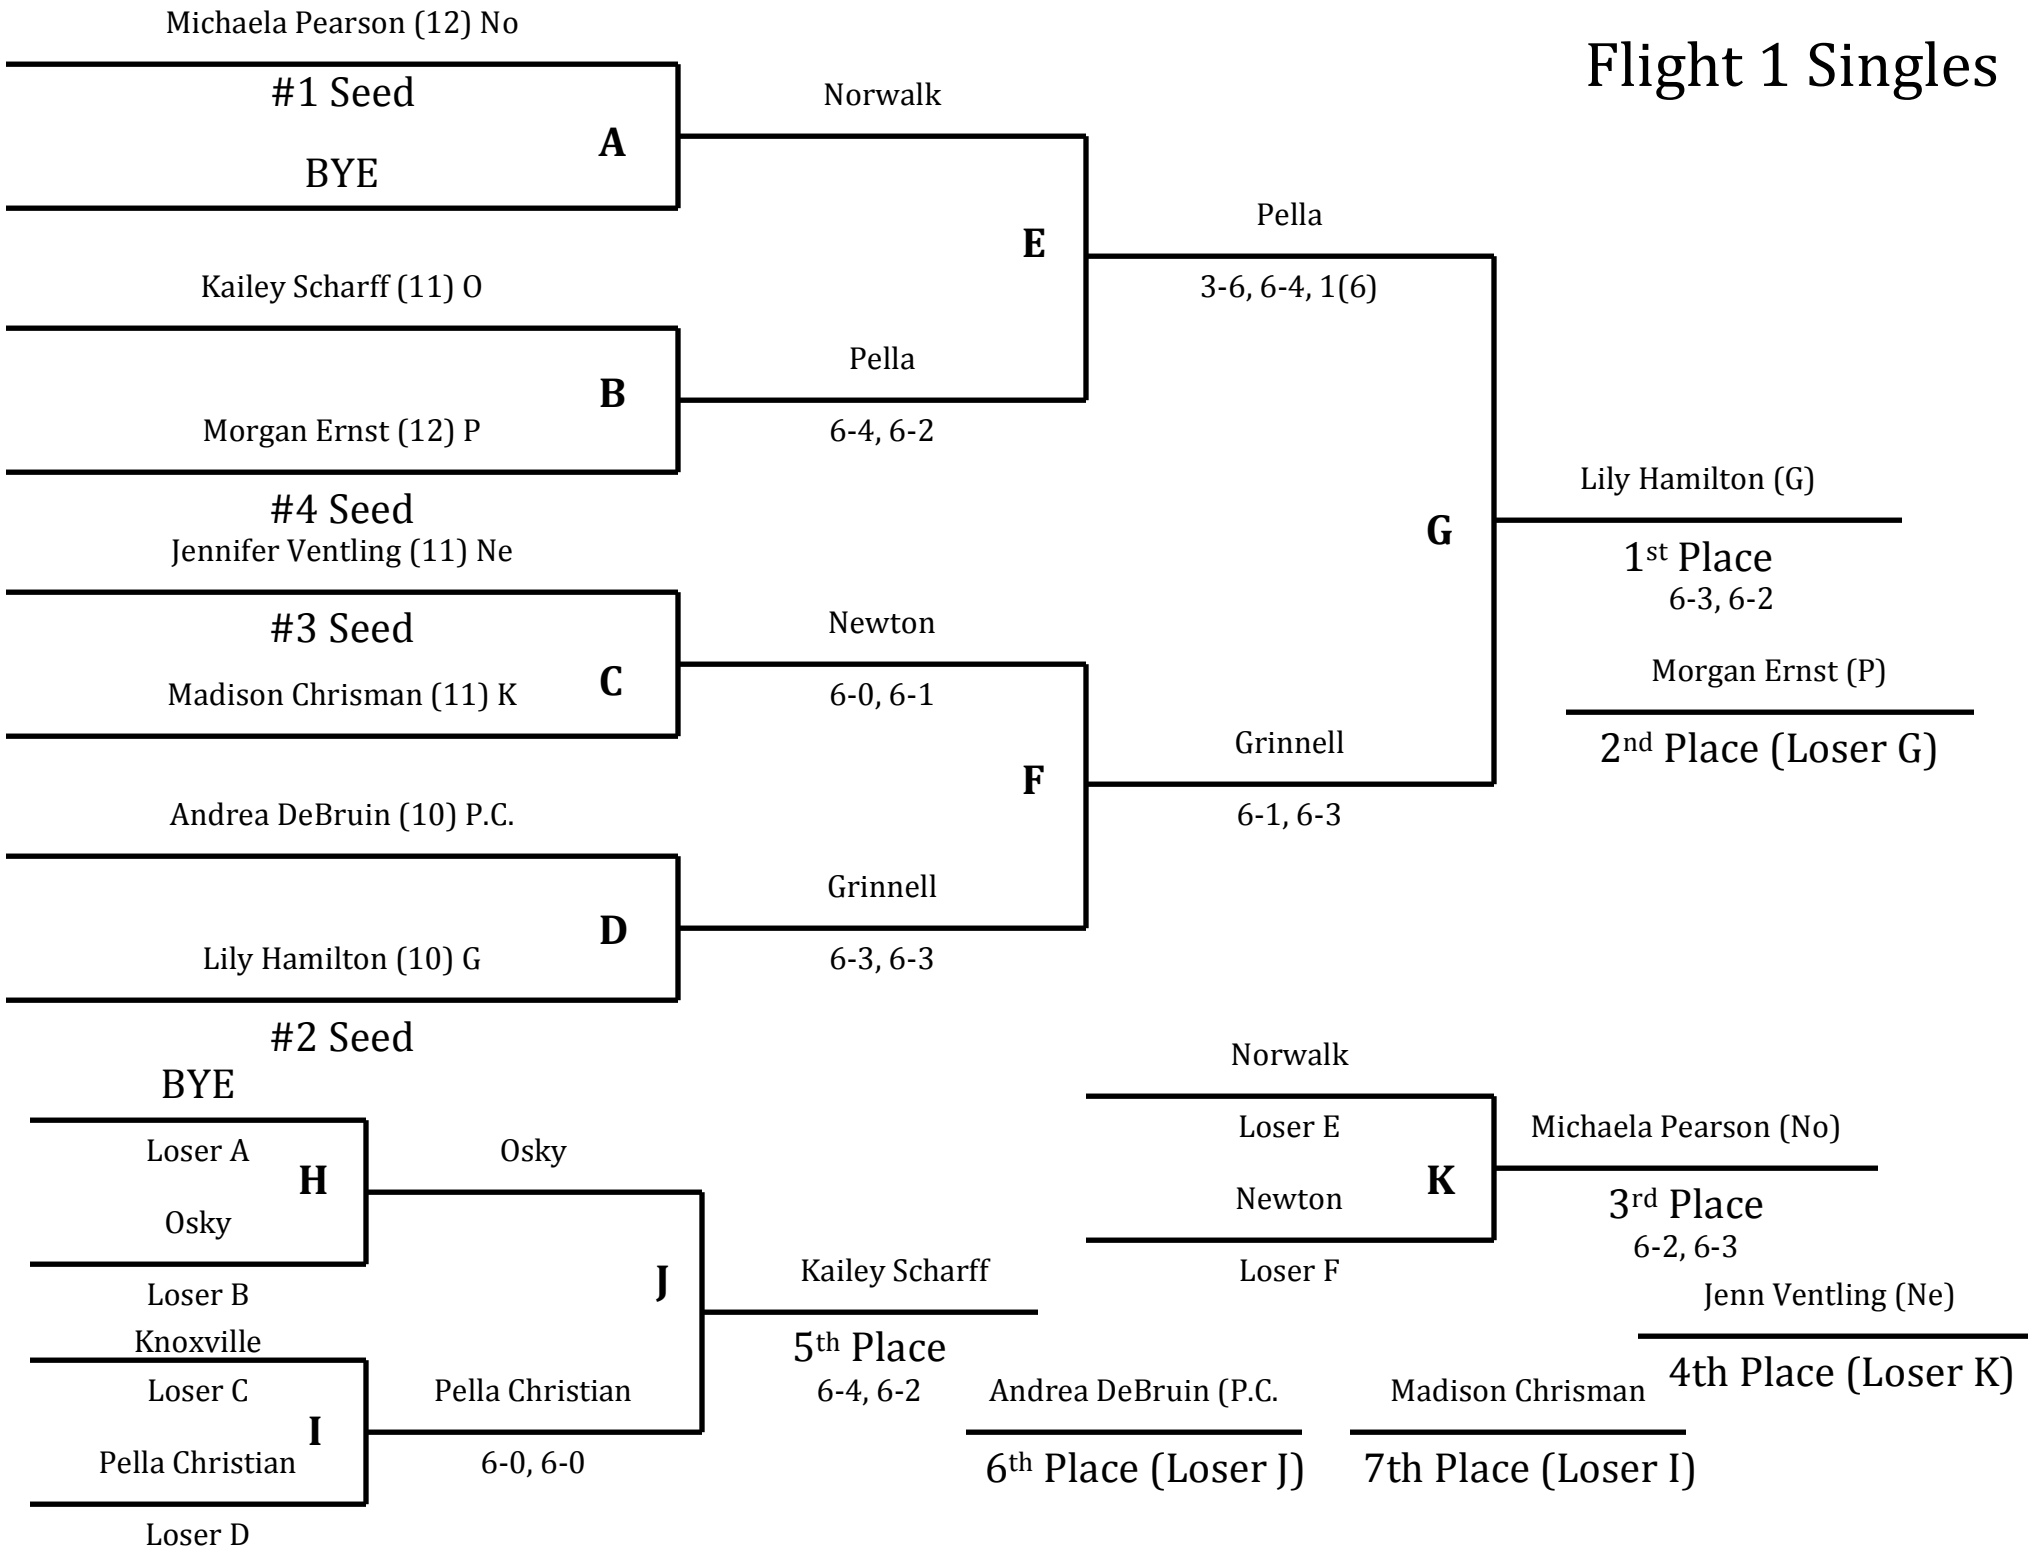

Flight 1 Singles

Flight 1 Doubles

Flight 2 Singles

Jackie Johnson (11) G

#1 Seed

BYE

A

Grinnell