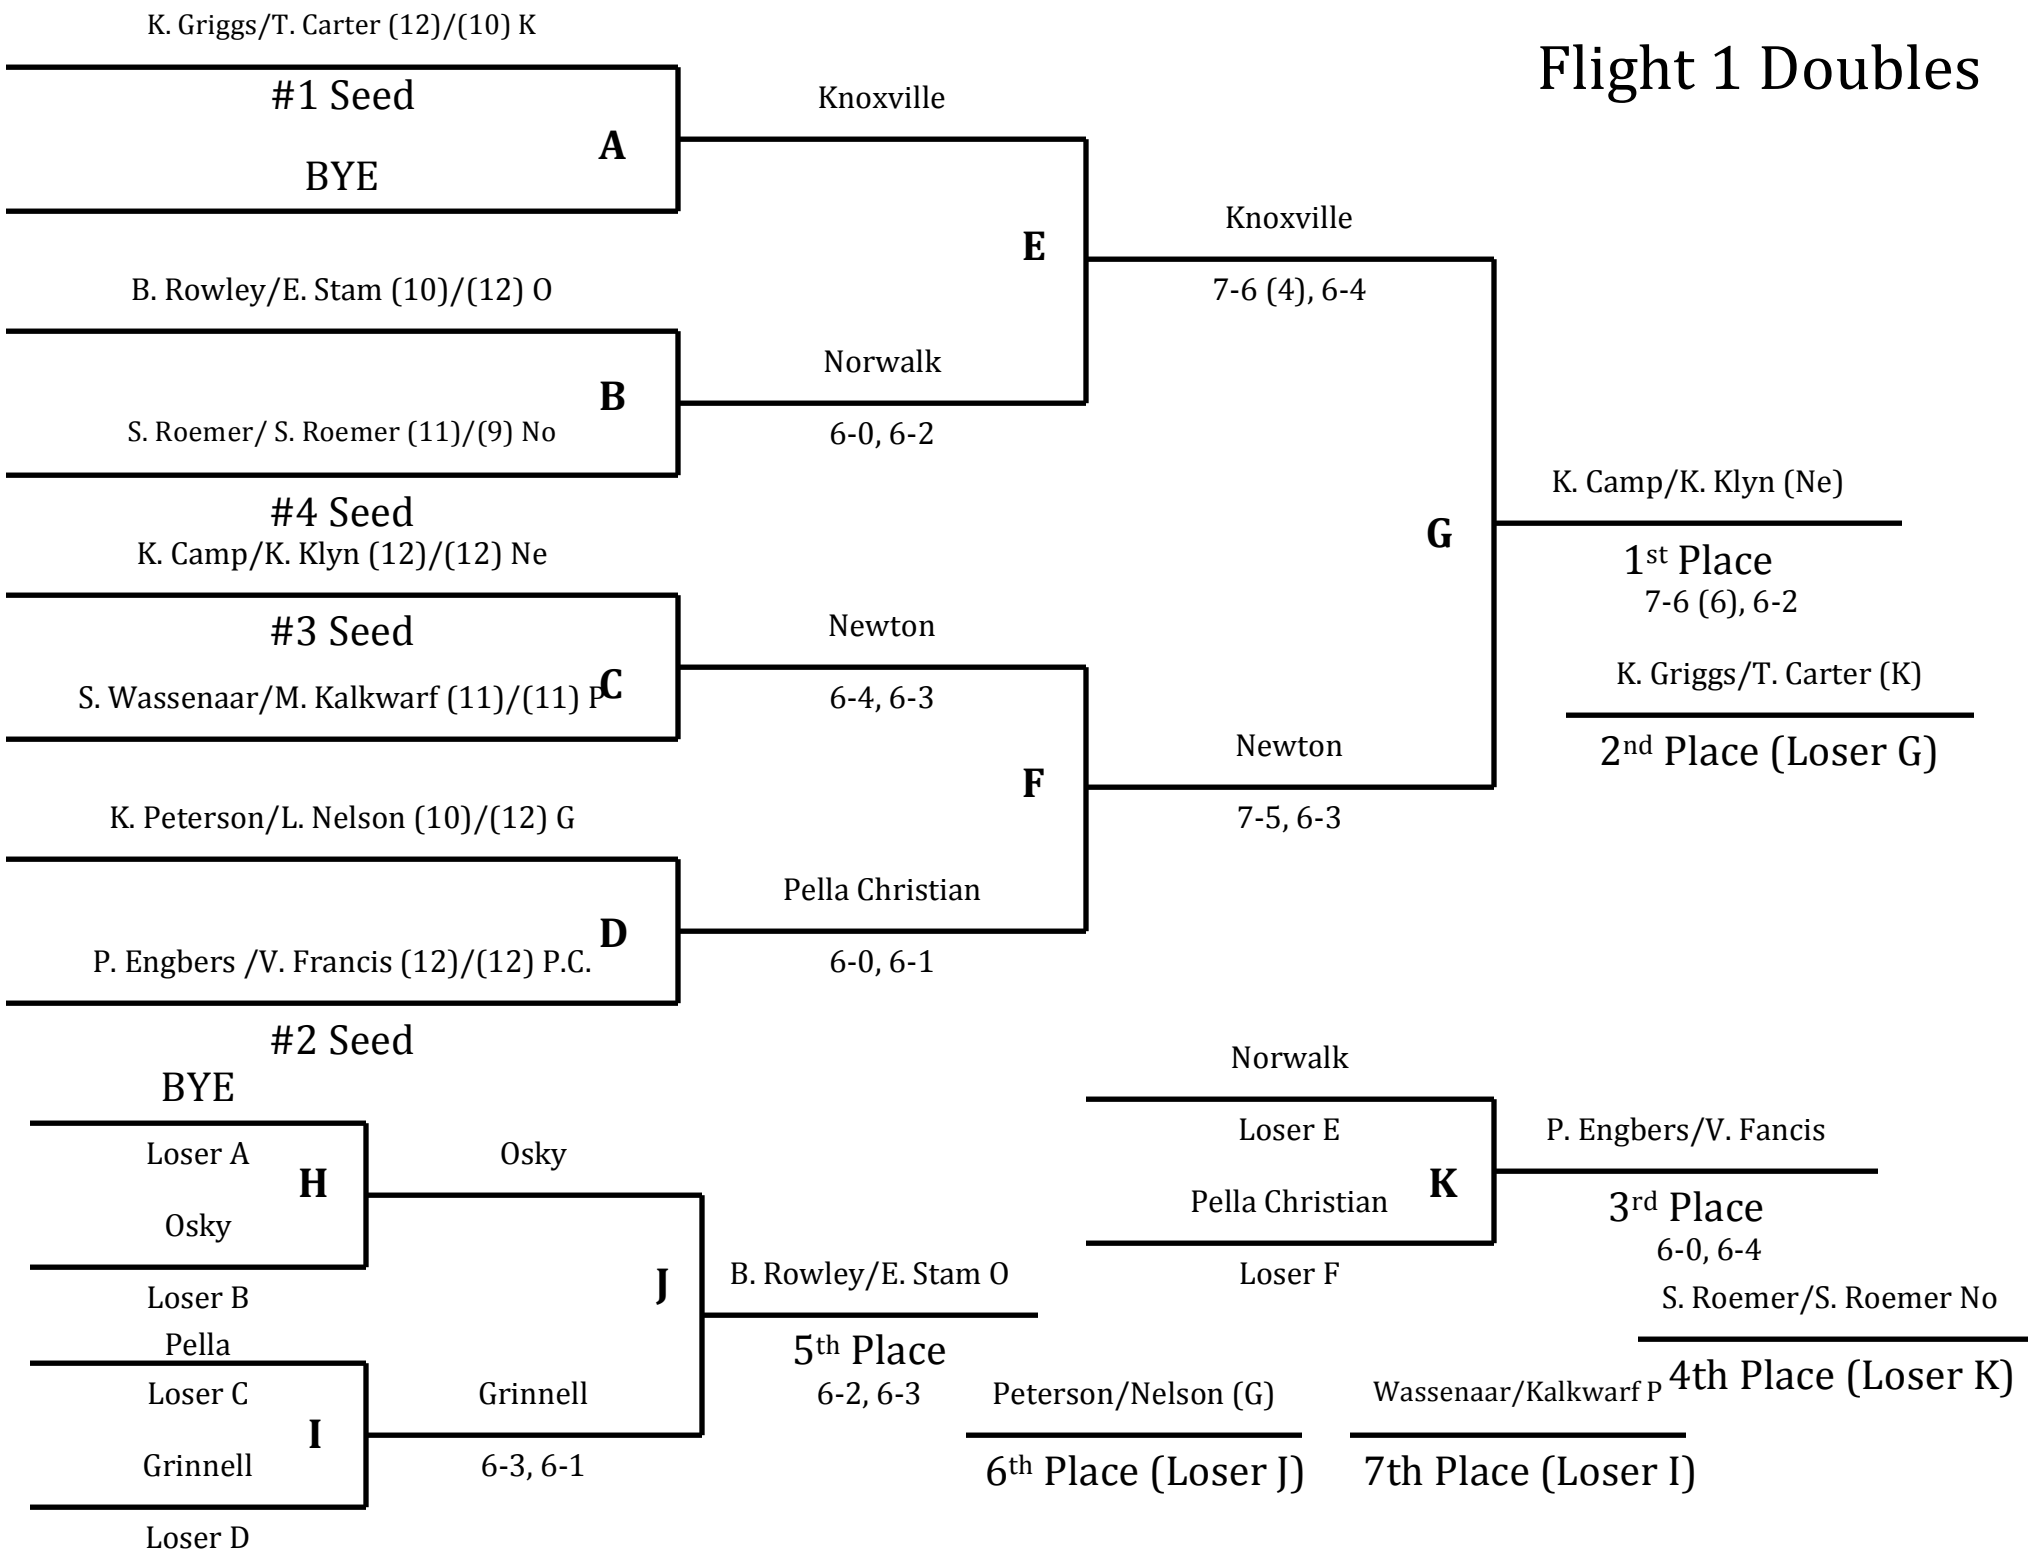

Flight 1 Singles

Flight 1 Doubles

Flight 2 Singles

Jackie Johnson (11) G

#1 Seed

BYE

A

Grinnell