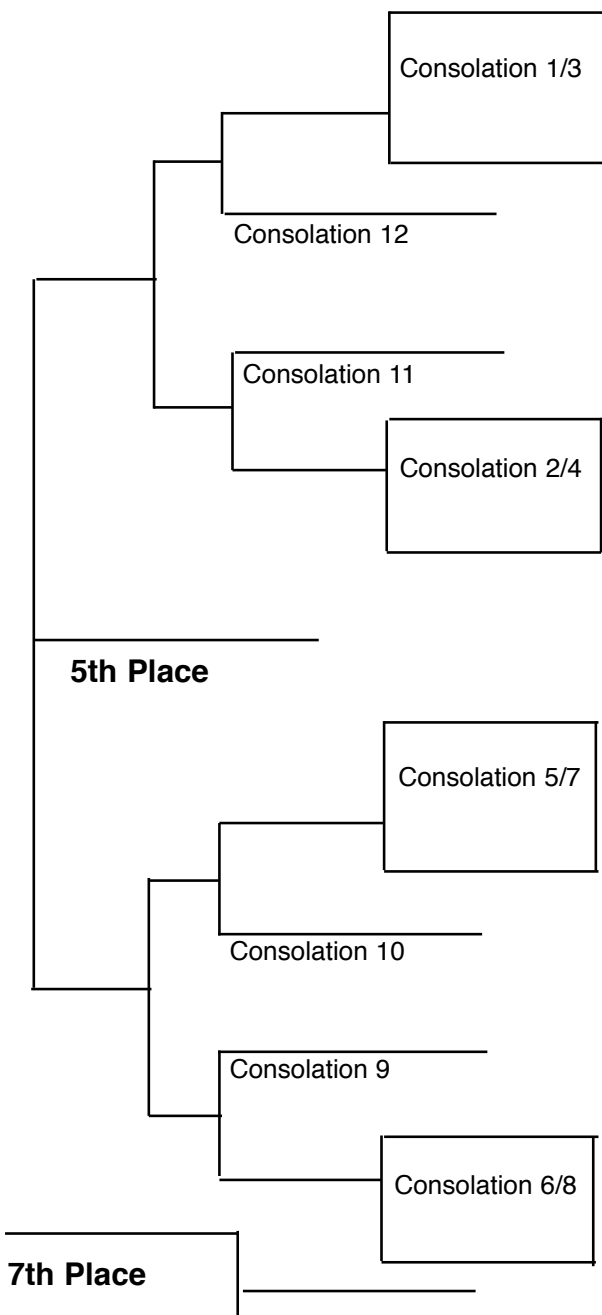

# 2013 State Tennis Tournament - Class 1A Doubles Draw

## Consolation Bracket

No Add Scoring

C Lindsay McGonegle & Lindsay McManus (Waterloo Columbus)(#1 seed)