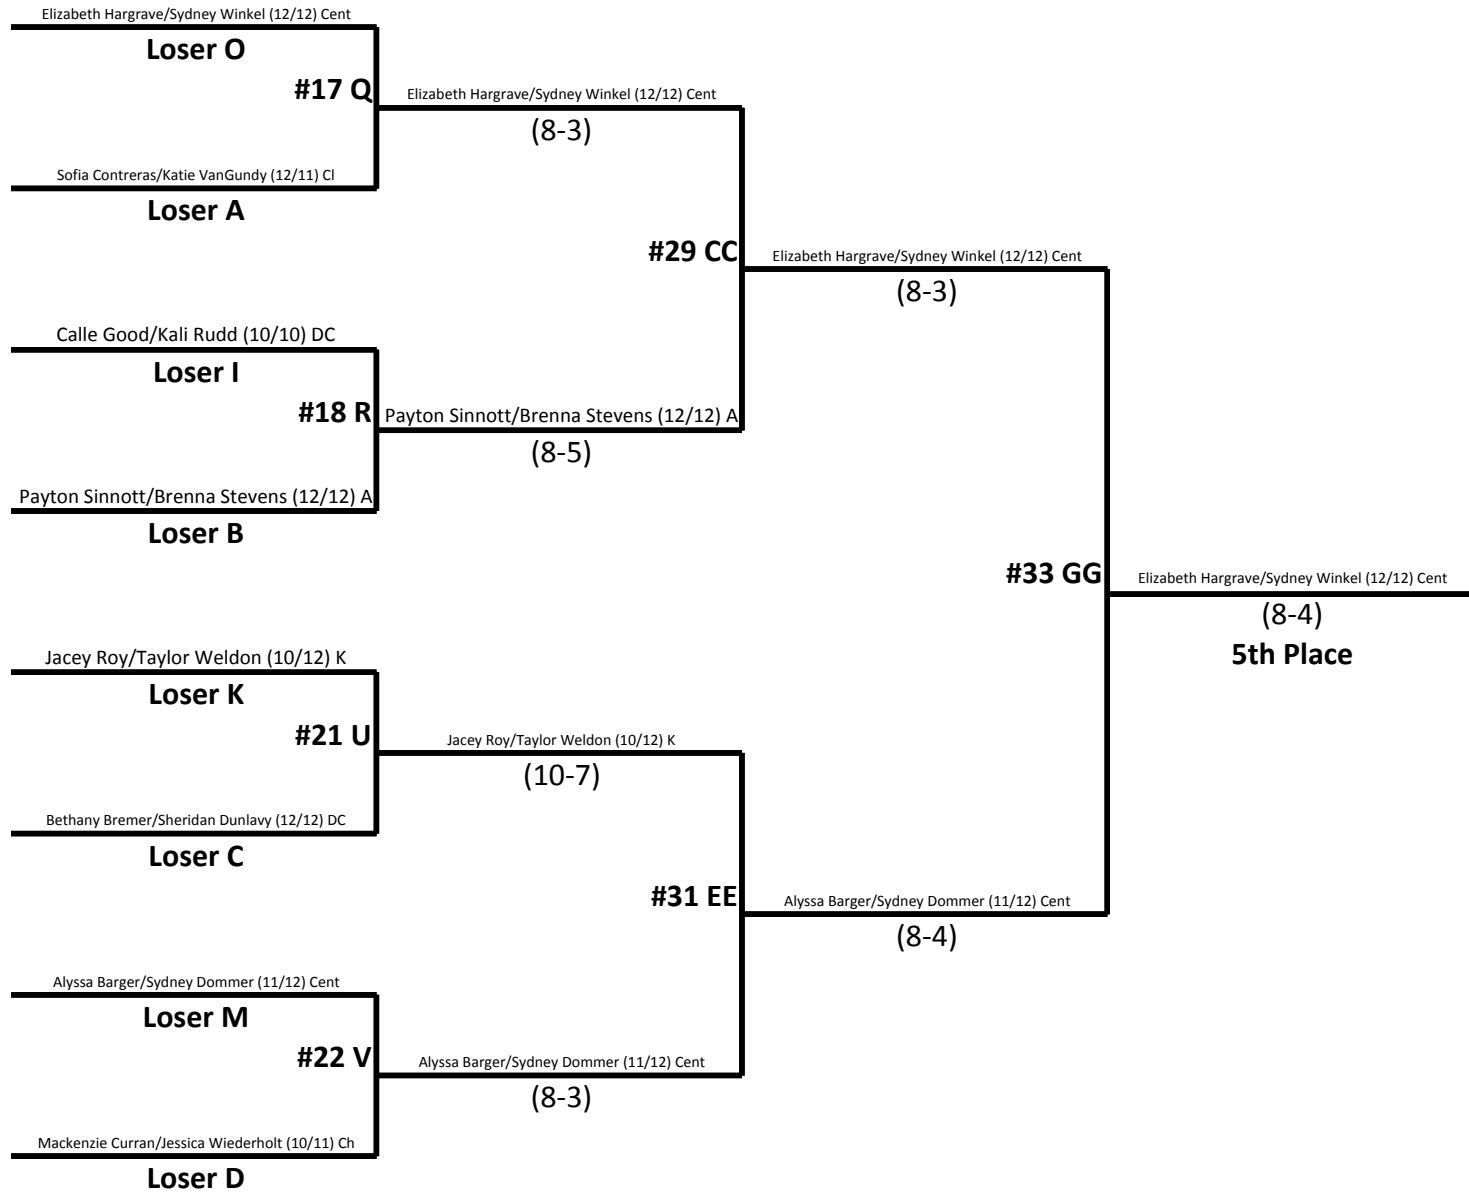

**Consolation Doubles
SCC - 2015**