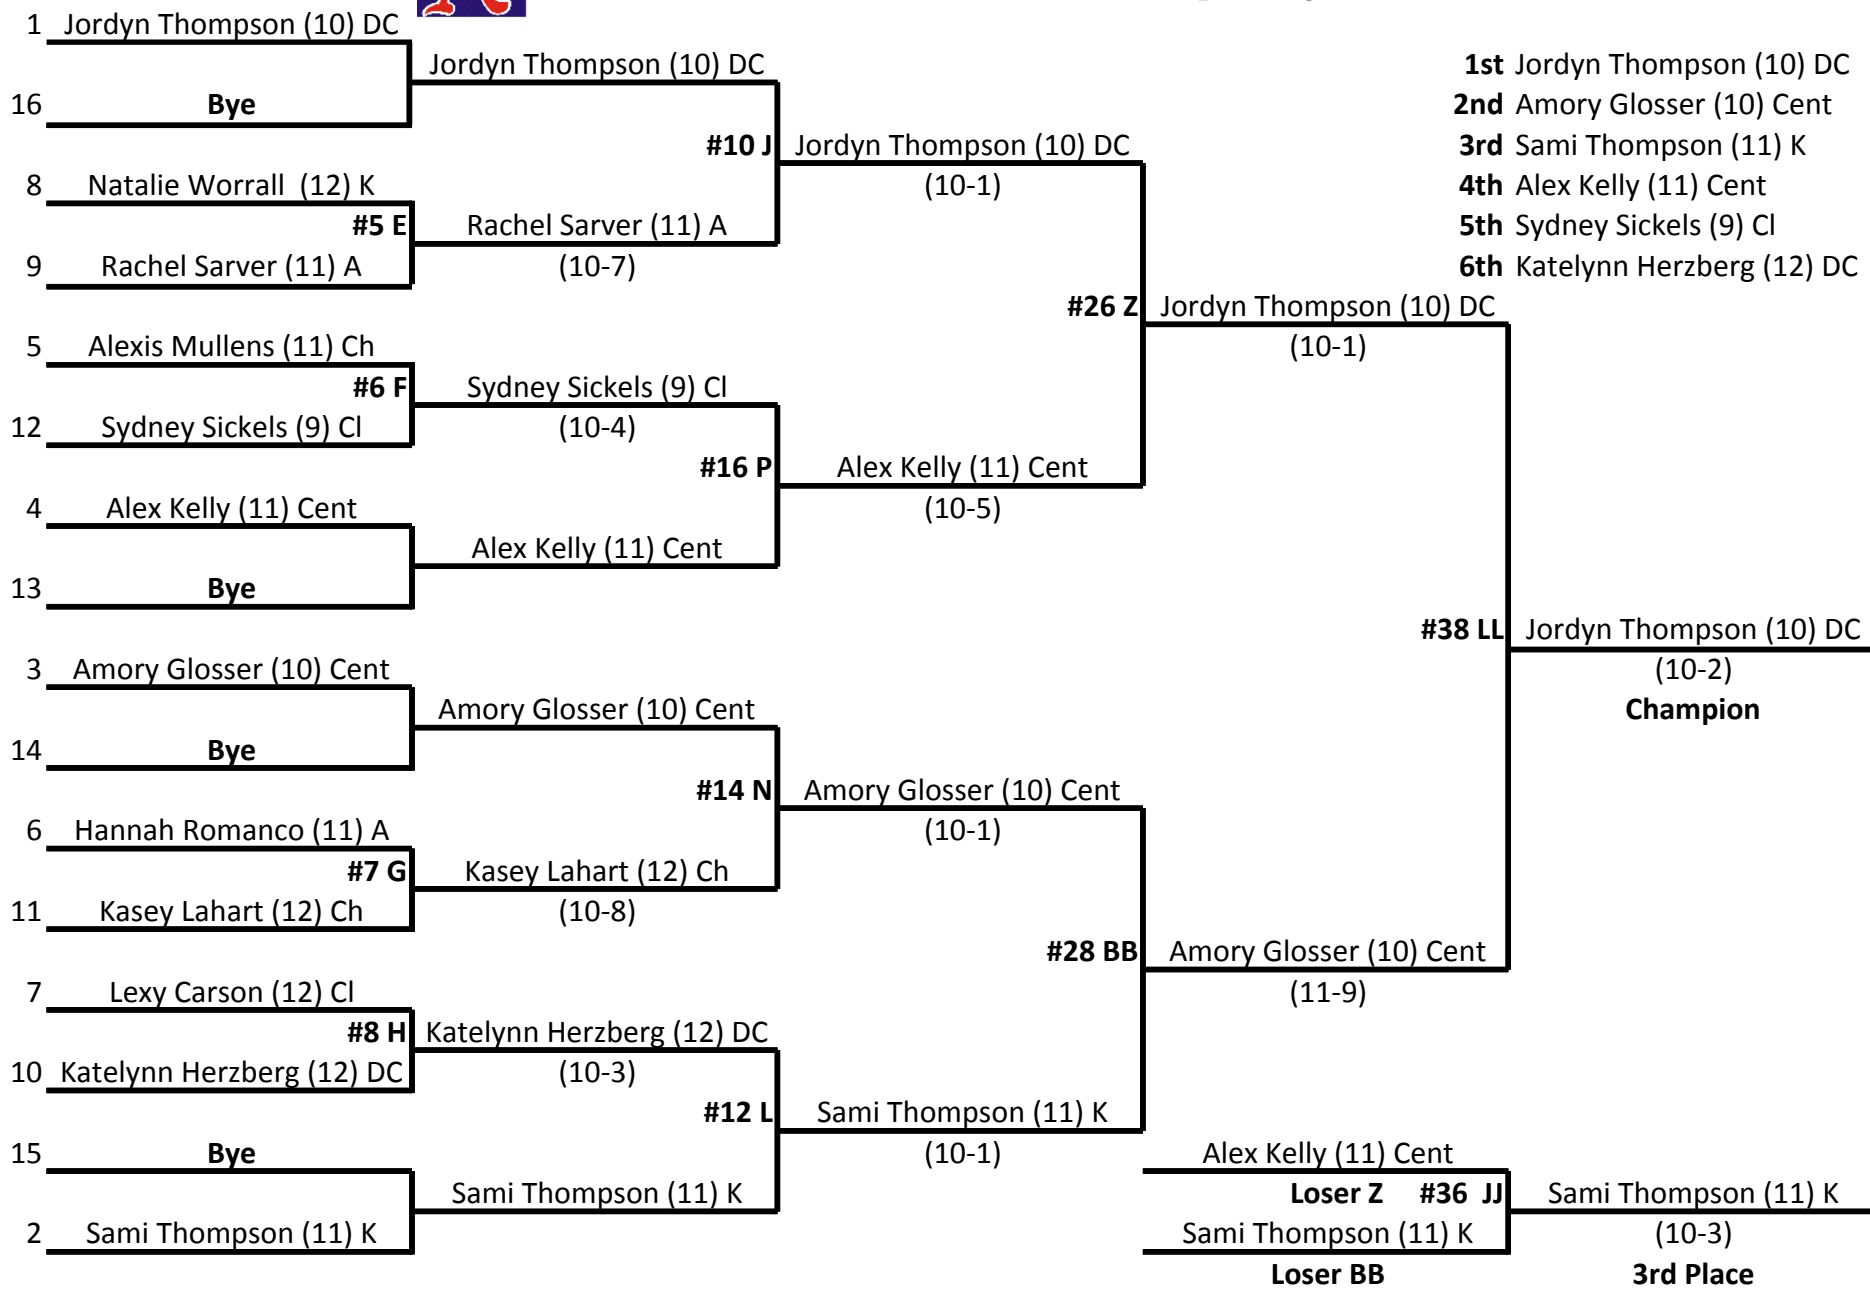

**Championship Singles
SCC - 2015**