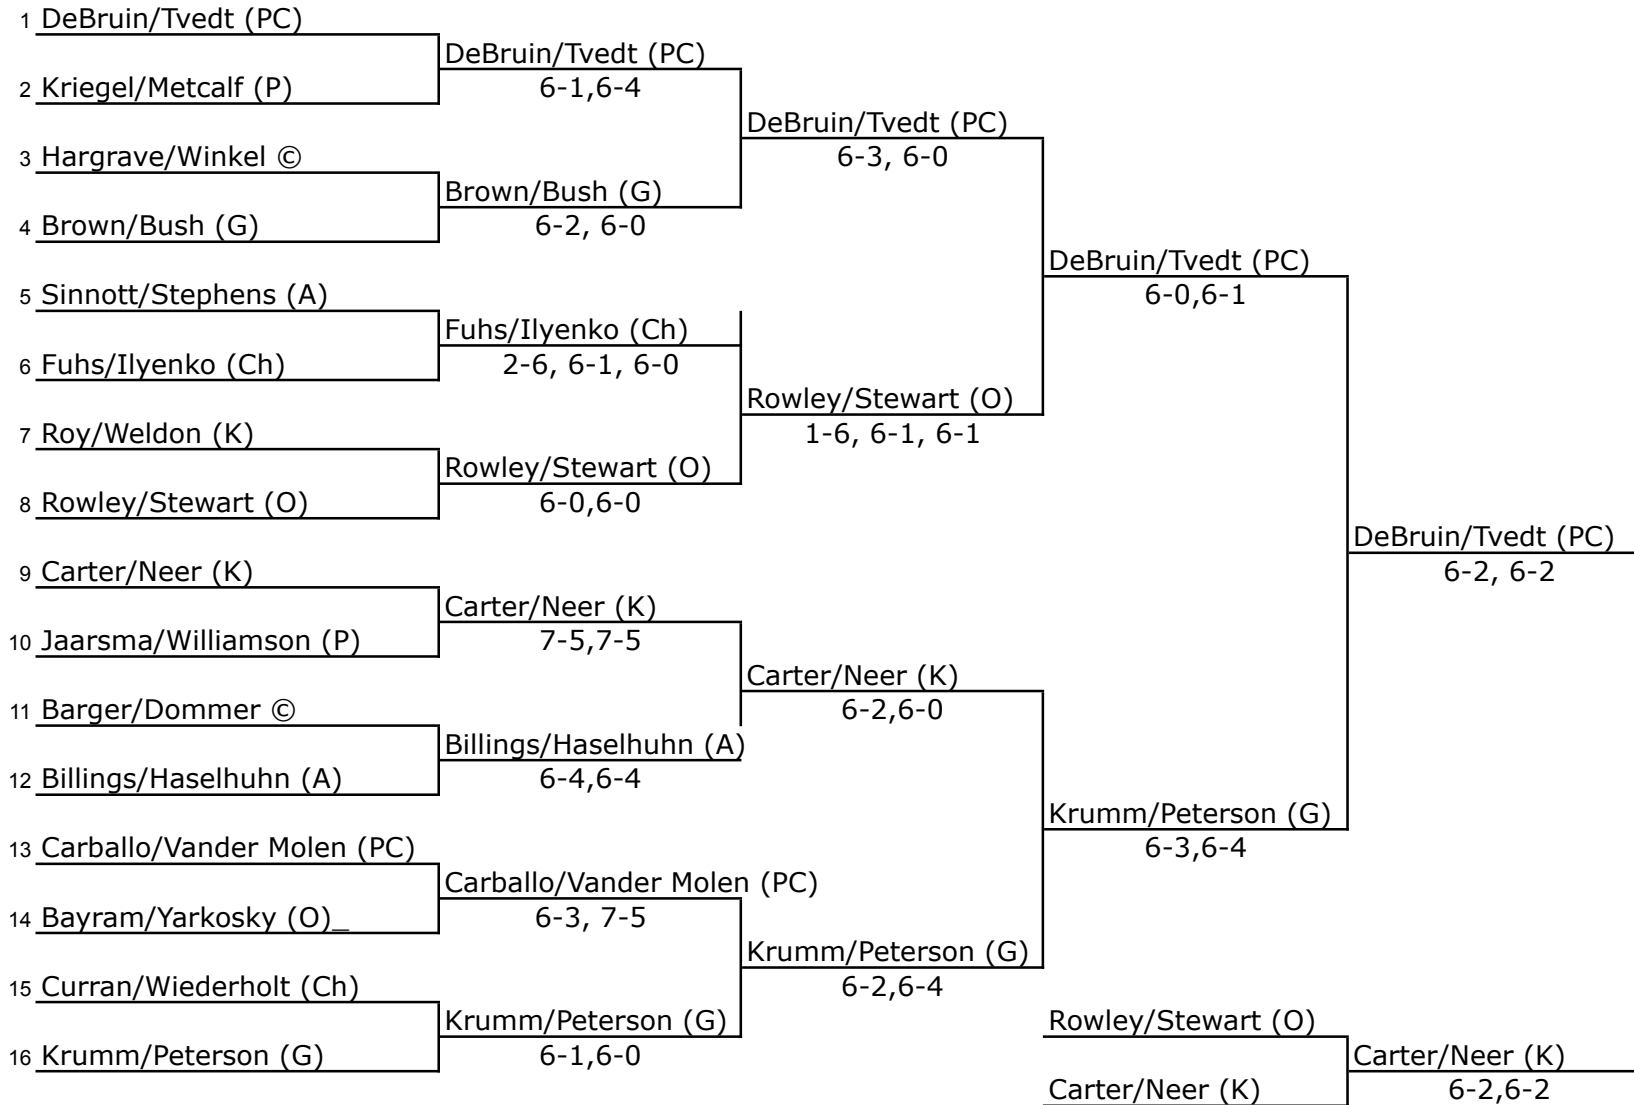

Doubles

Doubles

Macenzie Billings (12) Allyson Haselhuhn (11) Albia Payton Sinnott (12) Brenna Stephens (12) Albia	Billings/Haselhuhn (A) Sinnott/Stephens (A)
Elizabeth Hargrave (12) Sydney Winkel (12) Centerville Alyssa Barger (11) Sydney Dommer (12) Centerville	Hargrave/Winkel © Barger/Dommer ©
Sarah Fuhs (11) Anna Ilyenko (10) Chariton Mackenzie Curran (10) Jessica Wiederholt (11) Chariton	Fuhs/Ilyenko (Ch) Curran/Wiederholt (Ch)
Brittany Brown (12) Hope Bush (12) Grinnell Maddie Krumm (11) Kiara Peterson (12) Grinnell	Brown/Bush (G) Krumm/Peterson (G)
Taylor Carter (12) Avery Neer (10) Knoxville Jacey Roy (10) Taylor Weldon (12) Knoxville	Carter/Neer (K) Roy/Weldon (K)
Bethany Rowley (12) Jamie Stewart (12) Oskaloosa Asli Bayram (12) Mary Yarkosky (10) Oskaloosa	Rowley/Stewart (O) Bayram/Yarkosky (O)_
Lauren Kriegel (11) Bronwyn Metcalf (9) Pella Anna Jaarsma (12) Anne Williamson (11) Pella	Kriegel/Metcalf (P) Jaarsma/Williamson (P)
Andrea DeBruin (12) Rachel Tvedt (11) PC Andrea Carballo (10) Abbie Vander Molen (11) PC	DeBruin/Tvedt (PC) Carballo/Vander Molen (PC)