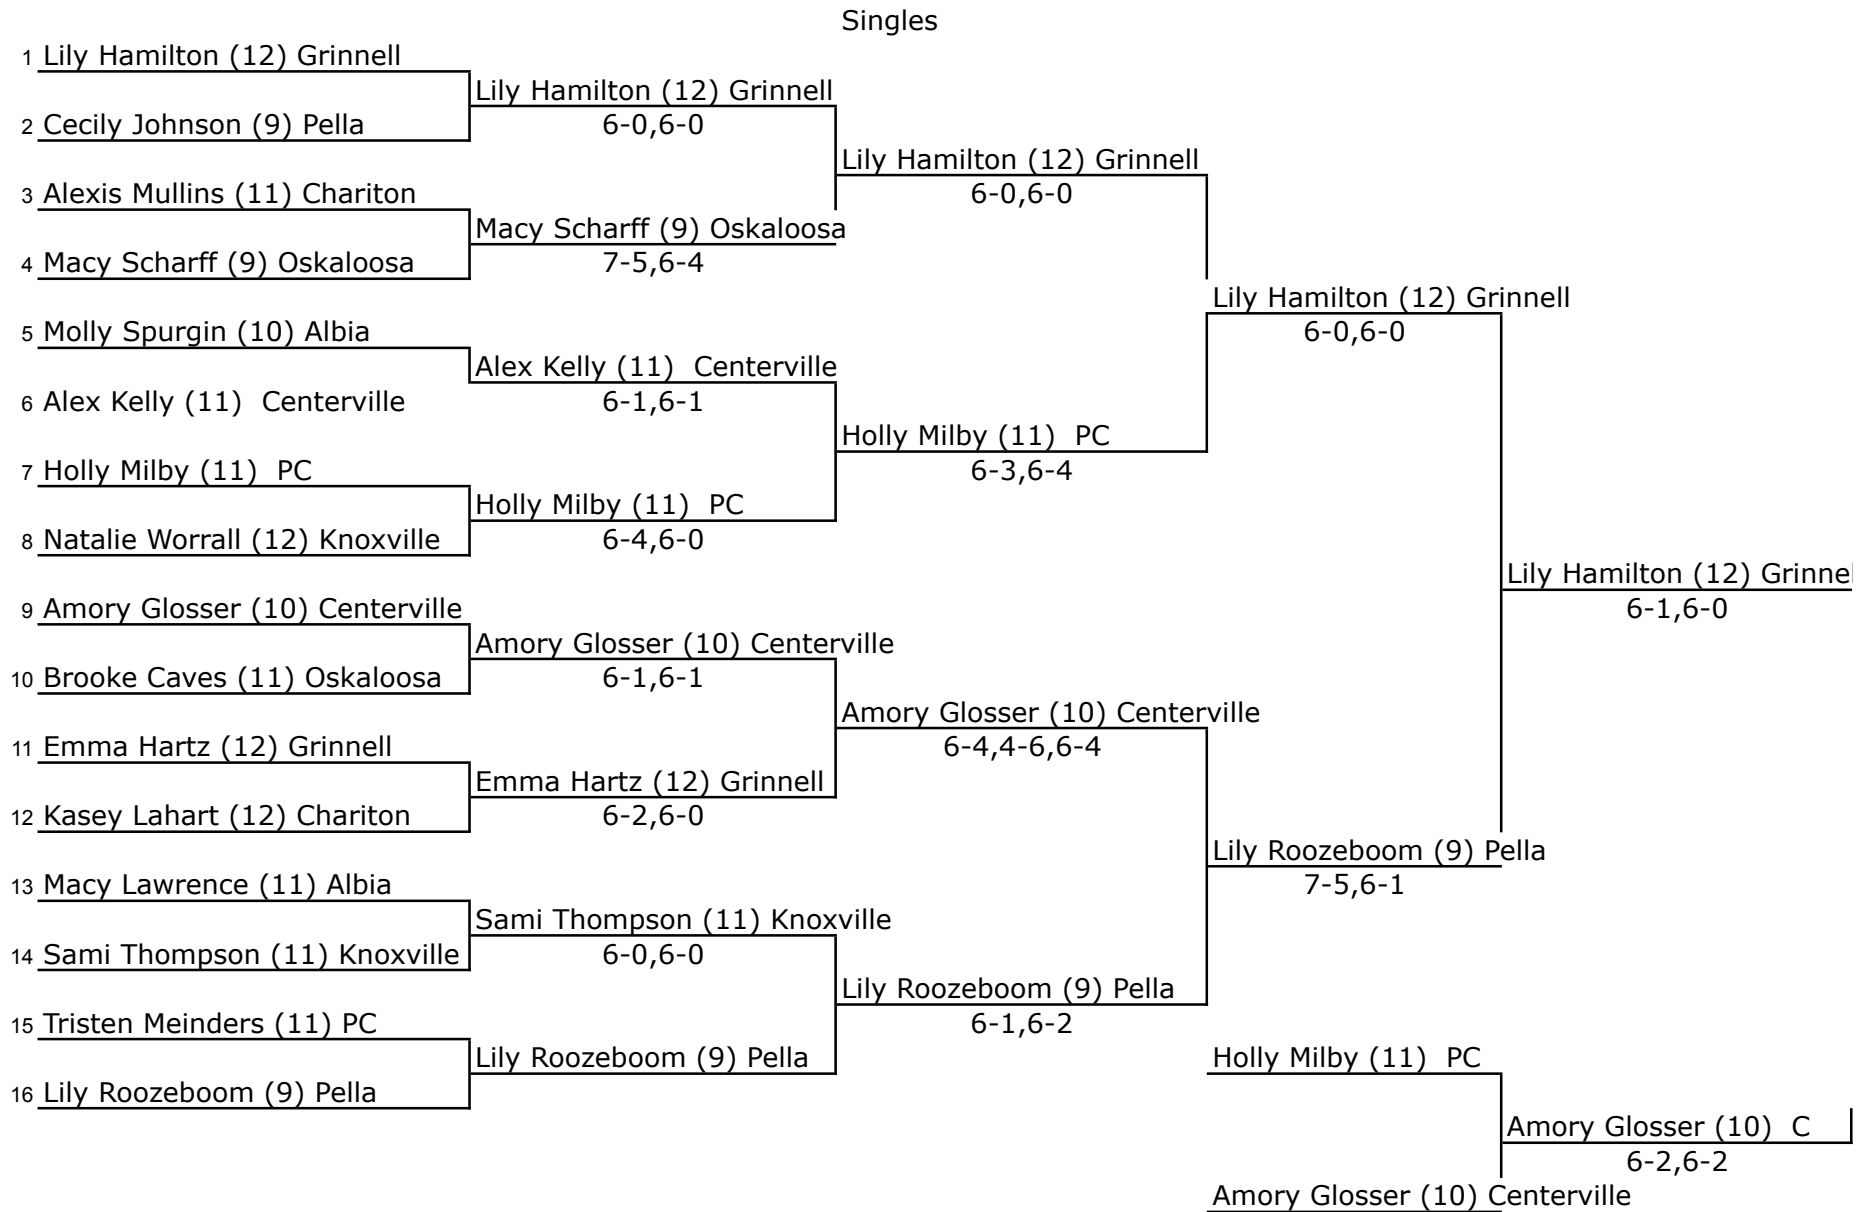

Singles

Singles

Entries

Molly Spurgin (10) Albia
Macy Lawrence (11) Albia

Amory Glosser (10) Centerville
Alex Kelly (11) Centerville

Alexis Mullins (11) Chariton
Kasey Lahart (12) Chariton

Lily Hamilton (12) Grinnell
Emma Hartz (12) Grinnell

II Sami Thompson (11) Knoxville
Natalie Worrall (12) Knoxville

Brooke Caves (11) Oskaloosa
Macy Scharff (9) Oskaloosa

Lily Roozeboom (9) Pella
Cecily Johnson (9) Pella

Holly Milby (11) PC
Tristen Meinders (11) PC