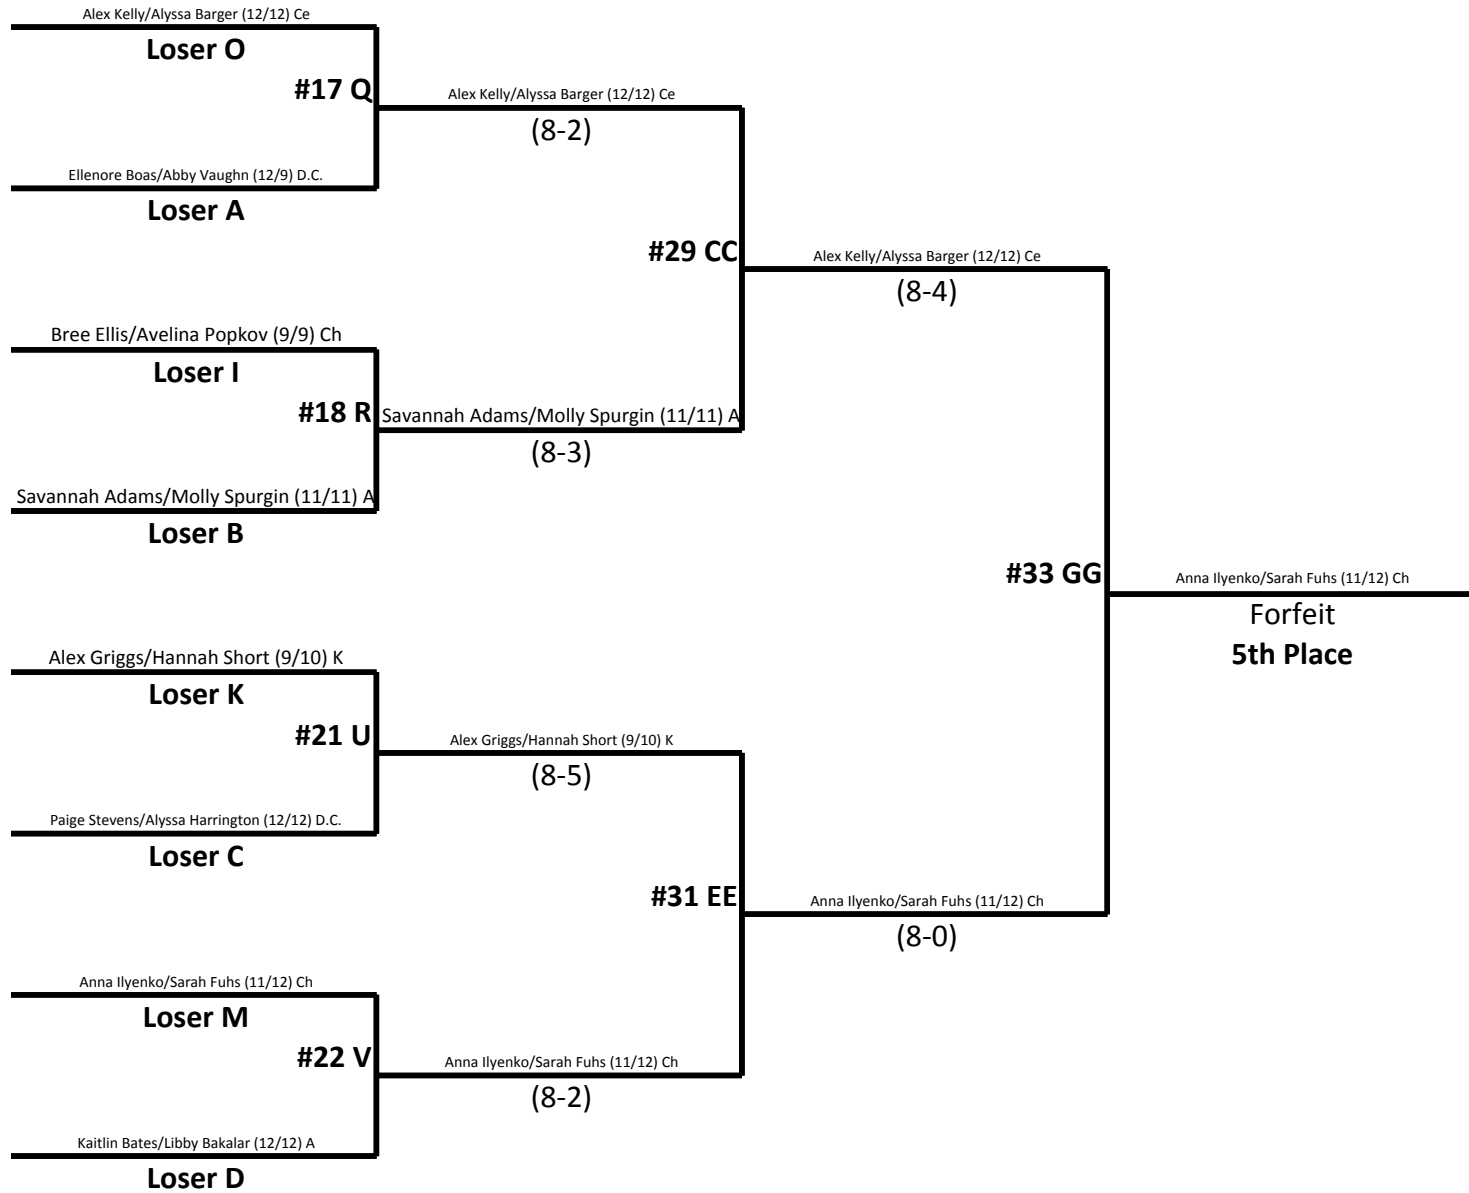

**Consolation Doubles
SCC - 2016**