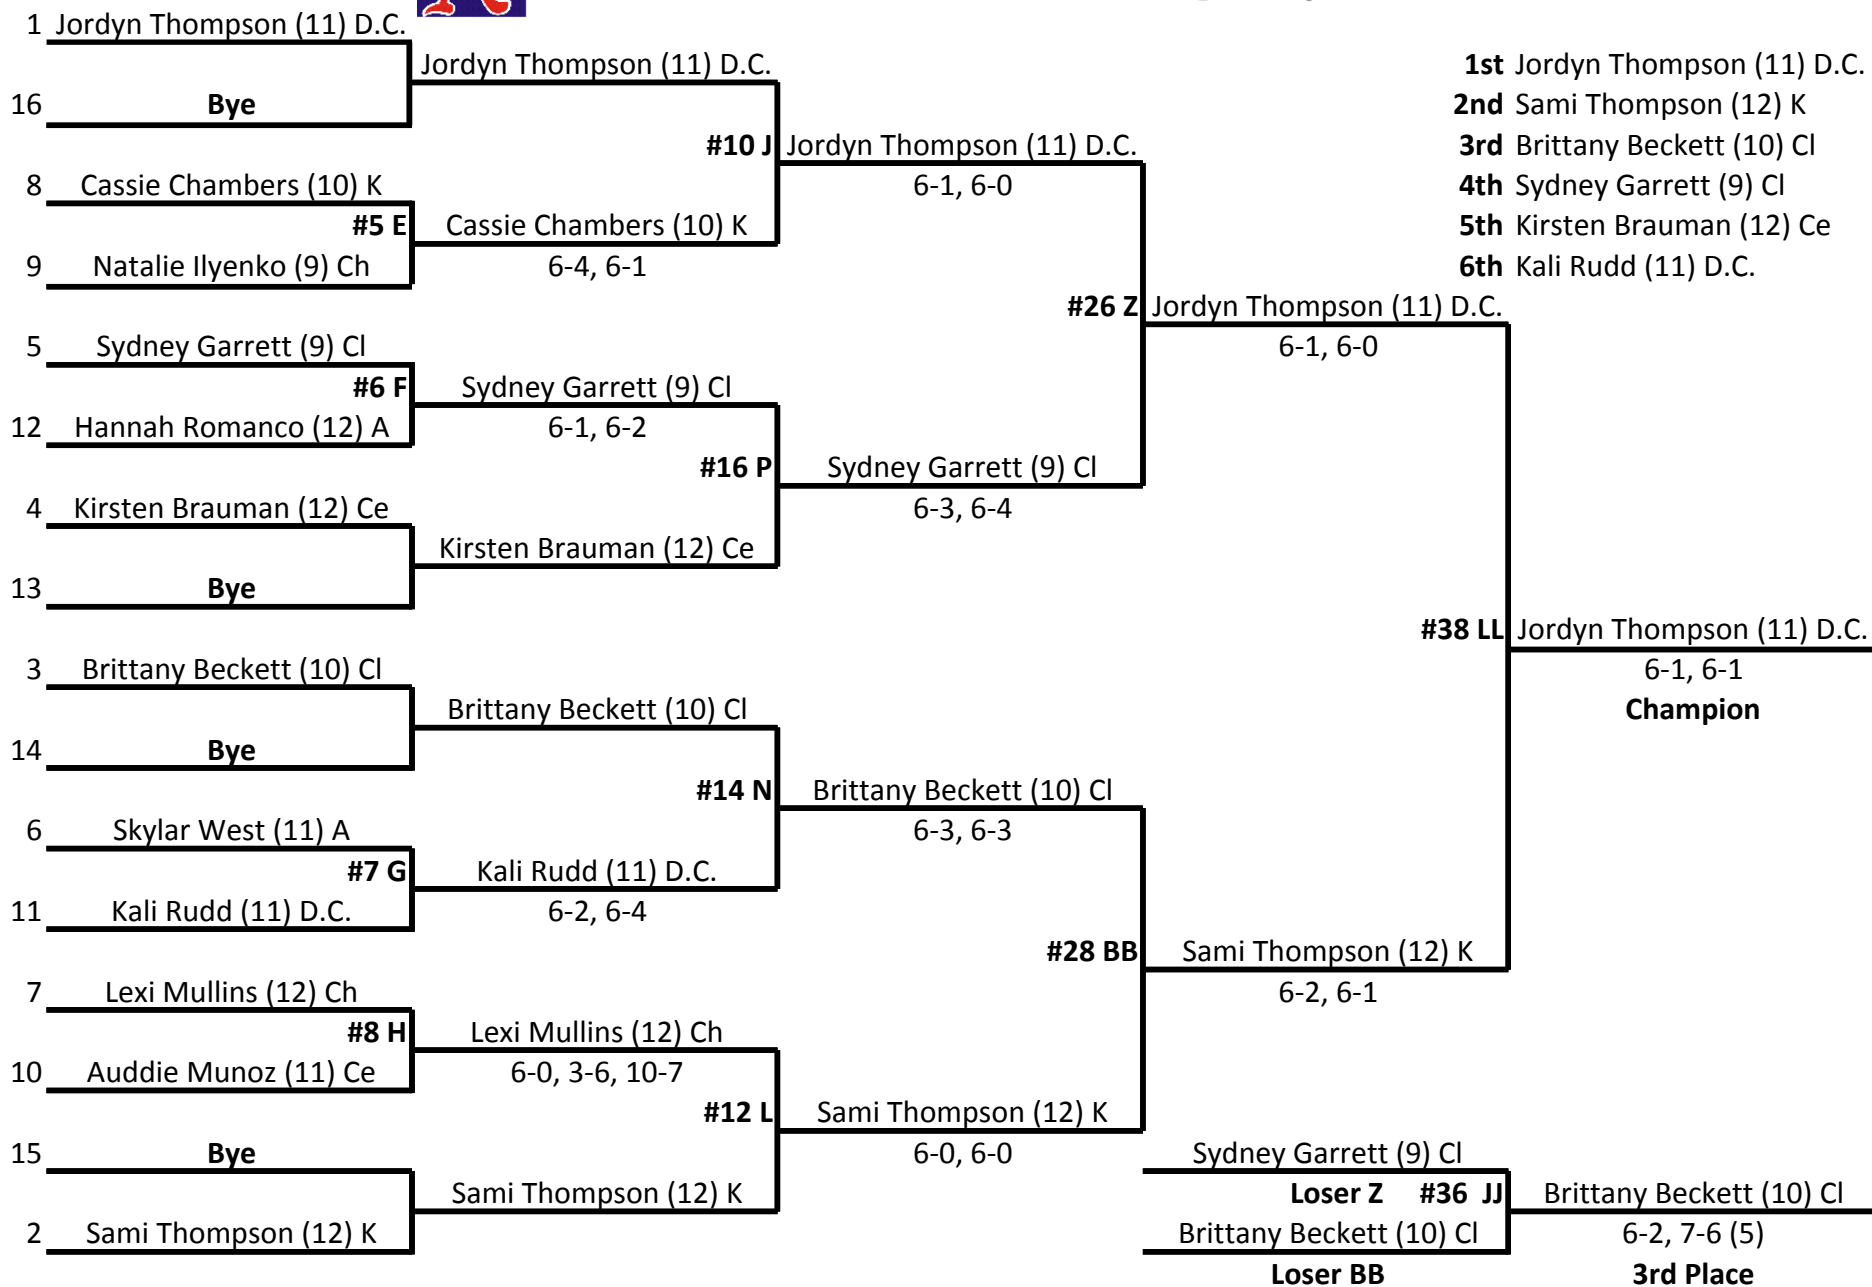

Megan Linskens/Deseree Stubbe (9/9) CI

12 Savannah Adams/Molly Spurgin (11/11) A

6-4, 6-3

**#15 O**

Megan Linskens/Deseree Stubbe (9/9) CI

4 Alex Kelly/Alyssa Barger (12/12) Ce

6-4, 2-6, 10-7

Alex Kelly/Alyssa Barger (12/12) Ce

7 Alex Griggs/Hannah Short (9/10) K

**#4 D**

Alex Griggs/Hannah Short (9/10) K

10 Kaitlin Bates/Libby Bakalar (12/12) A

6-1, 6-0

**#11 K**

Sydnee Redman/Sydney Sickels (11/10) CI

15 **Bye**

**Loser AA**

6-4, 6-4

**3rd Place**

**1st** Sydnee Redman/Sydney Sickels (11/10) CI

**2nd** Avery Neer/Jenae Kaster (11/11) K

**3rd** Amory Glosser/Marta VelaMartinez (11/10) Ce

**4th** Megan Linskens/Deseree Stubbe (9/9) CI

**5th** Anna Ilyenko/Sarah Fuhs (11/12) Ch

**6th** Alex Kelly/Alyssa Barger (12/12) Ce

**Consolation Doubles  
SCC - 2016**

**Championship Singles  
SCC - 2016**

Consolation Singles  
 SCC - 2016