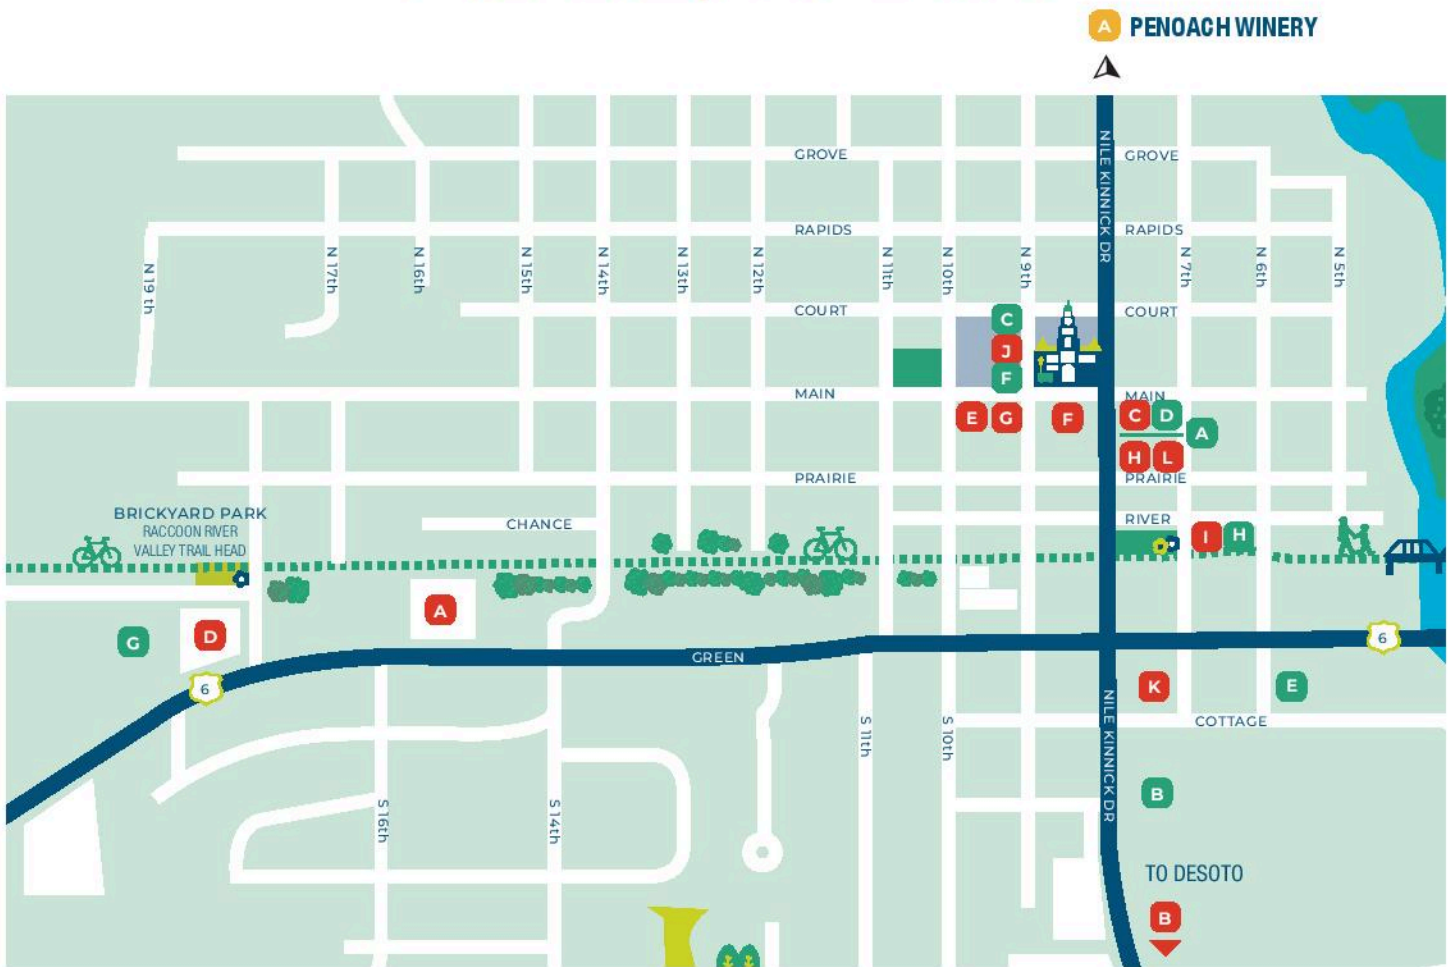

Bells, Bows & Boutiques

ADEL, IOWA

SHOP AND DINE IN ADEL, IOWA

DINE

- A ADEL FAMILY FUN CENTER**
1526 Greene St, Adel • affcbowl.com
f affcbowl
- B AMBRO'S ROADHOUSE**
917 Guthrie St De Soto •
ambrosroadhouse.com/
f ambrosroadhouse
- C BIG AL'S BBQ AND CATERING**
715 Main St, Adel • bigalsbbq.net
f BigAlsBBQAdel
- D BRICKYARD BURGERS & BREWS**
1802 Greene St, Adel • adelbrickyard.com
f adelbrickyard
- E CORNER TAP**
921 Main St, Adel
f Corner-Tap-119949754684774
- F FIESTA MEXICAN RESTAURANT**
815 Main St, Adel • fiestadsm..com
f fiestaadel
- G LEMON GRASS RESTAURANT**
909 Main St, Adel
f lemongrassadel
- H THE MORNING GRIND**
720 Prairie St, Adel •
themorninggrindcoffee.com
f TMGCoffee
- I PATRICK'S RESTAURANT**
211 S 7th St Suite C, Adel •
aweserv.com/patricks
f Patricks-Resturant-352995715128920
- J RIVER TO RIVER BAKERY & PIZZA**
803 Main Street, Adel •
raccoonforks.com/river-to-river-pizza/
f RivertoRiverBakery
- K THE ROOTED BEAN LLC**
712 Cottage St, Adel • therootedbean.com
f The-Rooted-Bean-104145954466351
- L ROOTED NUTRITION**
102 S. 7th St, Adel • kaylidavid.goherballife.
com f RootsAdel

DRINK

- A PENOACH WINERY**
26759 N. Ave, Adel • penoach.com
f penoachvineyardwinery

SHOP

- A A YOU'RE ADORABLE**
115 Nile Kinnick Dr S, Adel
f adorableadel
- B ADEL FLOWERS & GIFTS**
611 Nile Kinnick Dr S, Adel • adelflowers.com
f adelflowersandgifts
- C ADEL HEALTHMART**
113 N 9th St, Adel • adelhealthmart.com
f adelhealthmart
- D AZALEA LANE BOUTIQUE**
705 Main St, Adel • azalealaneboutique.com
f Azalealaneboutique
- E HAZEL MAE FLORAL, LLC**
508 Cottage St, Adel • hazel-mae-floral.com
f HazelMaeFloral
- F ICONIC APPAREL**
105 N 9th St, Adel • repiconic.com
f Iconicappareliowa
- G REAL DEALS**
211 S 7th St Suite D, Adel • realdeals.net/adel
f realdealsadel