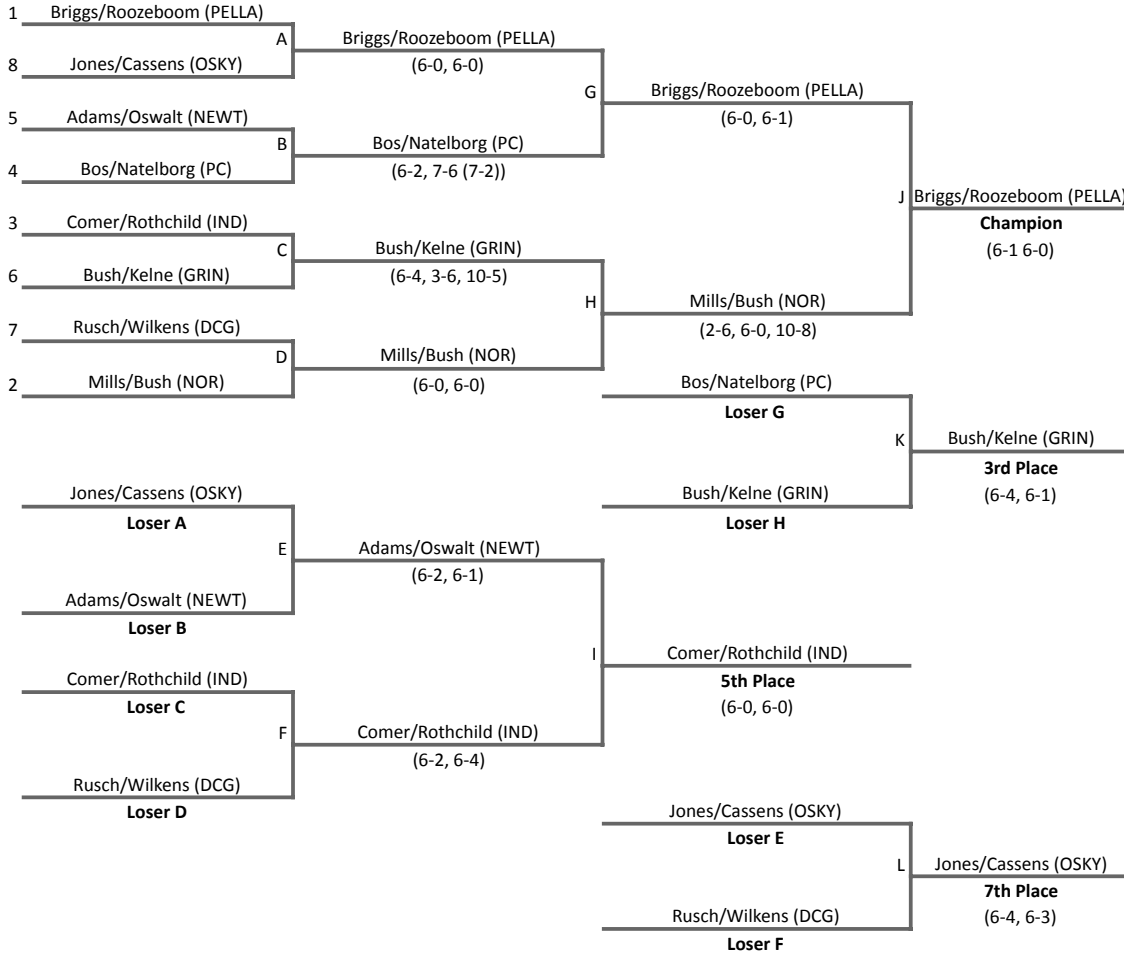

Flight 1 Doubles 2023

Seeds

- Briggs/Roozeboom (PELLA)
- Mills/Bush (NOR)
- Comer/Rothchild (IND)
- Bos/Natelborg (PC)
- Adams/Oswalt (NEWT)
- Bush/Kelne (GRIN)
- Rusch/Wilkens (DCG)
- Jones/Cassens (OSKY)

- DCG
- Grinnell
- Indianola
- Newton
- Norwalk
- Oskaloosa
- Pella
- PC

Place Winners

1st	Briggs/Roozeboom (PELLA)	Winner J
2nd	Mills/Bush (NOR)	Loser J
3rd	Bush/Kelne (GRIN)	Winner K
4th	Bos/Natelborg (PC)	Loser K
5th	Comer/Rothchild (IND)	Winner I
6th	Adams/Oswalt (NEWT)	Loser I
7th	Jones/Cassens (OSKY)	Winner L
8th	Rusch/Wilkens (DCG)	Loser L