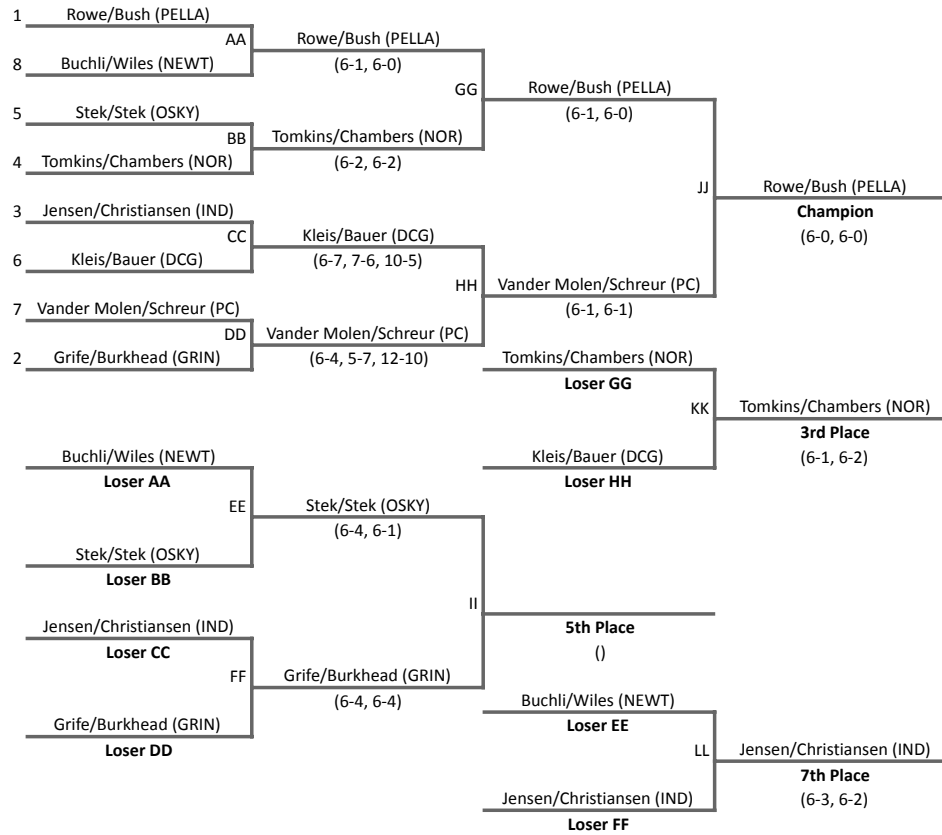

## Flight 2 Doubles 2023

### Seeds

- 1 Rowe/Bush (PELLA)
- 2 Grife/Burkhead (GRIN)
- 3 Jensen/Christiansen (IND)
- 4 Tomkins/Chambers (NOR)
- 5 Stek/Stek (OSKY)
- 6 Kleis/Bauer (DCG)
- 7 Vander Molen/Schreur (PC)
- 8 Buchli/Wiles (NEWT)