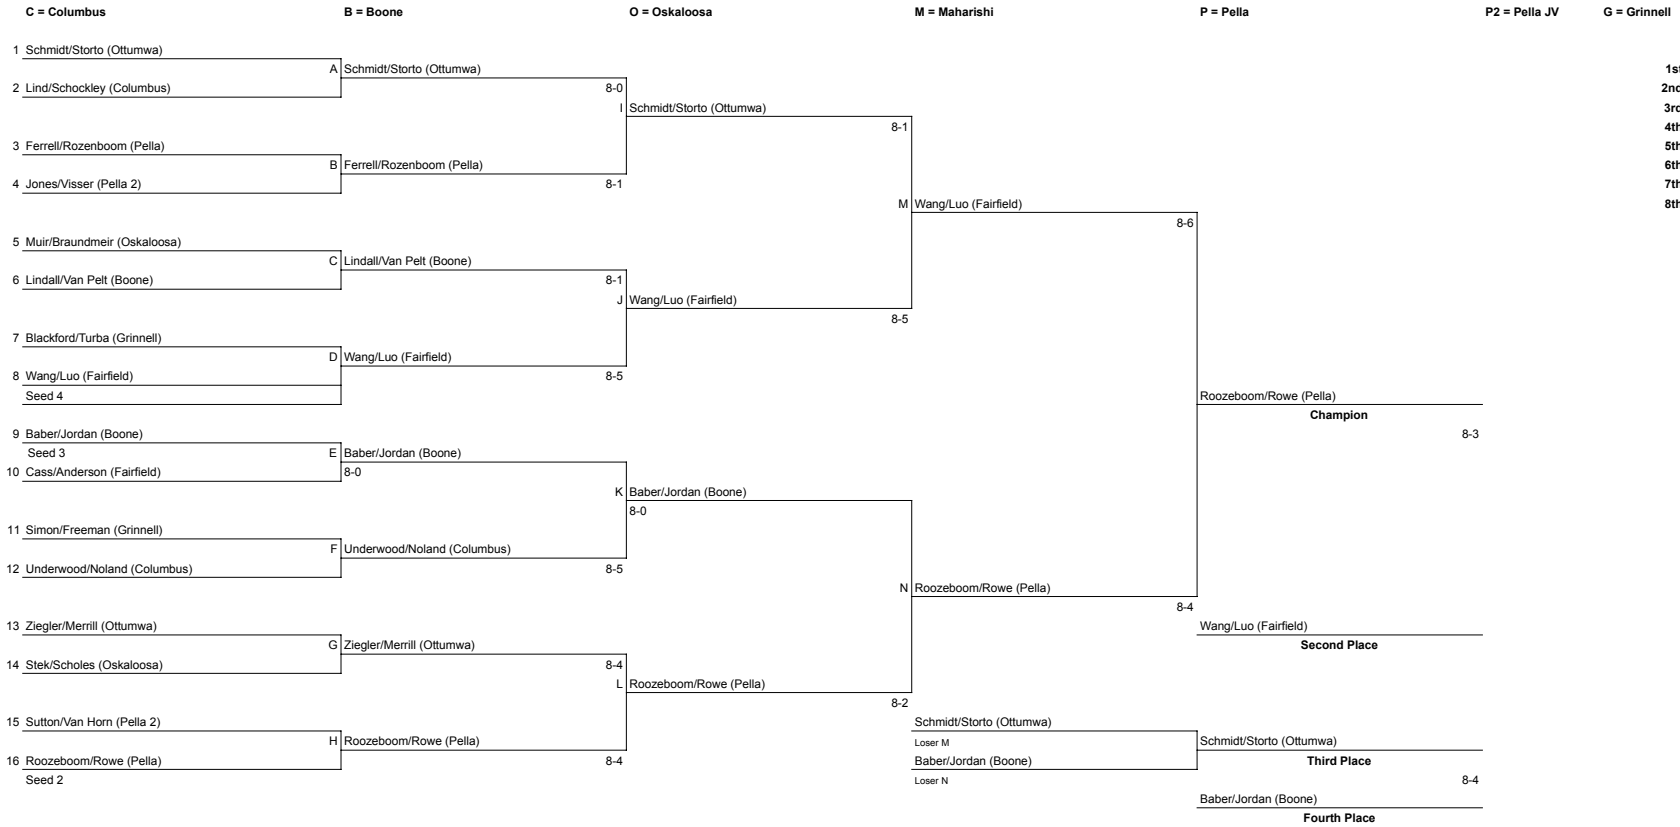

Singles Consolation

Doubles

- Seed 1 (Line 1)
- Seed 2 (Line 16)
- Seed 3 (Line 9)
- Seed 4 (Line 8)
- Line 2
- Line 3
- Line 4
- Line 5
- Line 6
- Line 7
- Line 10
- Line 11
- Line 12
- Line 13
- Line 14
- Line 15

Name	School	Points
1st Place	P = Pella	50
2nd Place	F = Fairfield	45
3rd Place	OT = Ottumwa	40
4th Place	B = Boone	35
5th Place		30
6th Place		25
7th Place		20
8th Place		15

Doubles Consolation

	C = Columbus	B = Boone	O = Oskaloosa	F = Fairfield	P = Pella	P2 = Pella JV	G = Grinnell	OT = Ottumwa
Singles								
1st					50			
2nd	45							
3rd		40						
4th				35				
5th						30		
6th		25						
7th								
8th	15							
Doubles								
1st					50			
2nd				45				
3rd								
4th		35						
5th					30			
6th							25	
7th		20						
8th						15		
Totals	60	120	0	80	130	45	25	