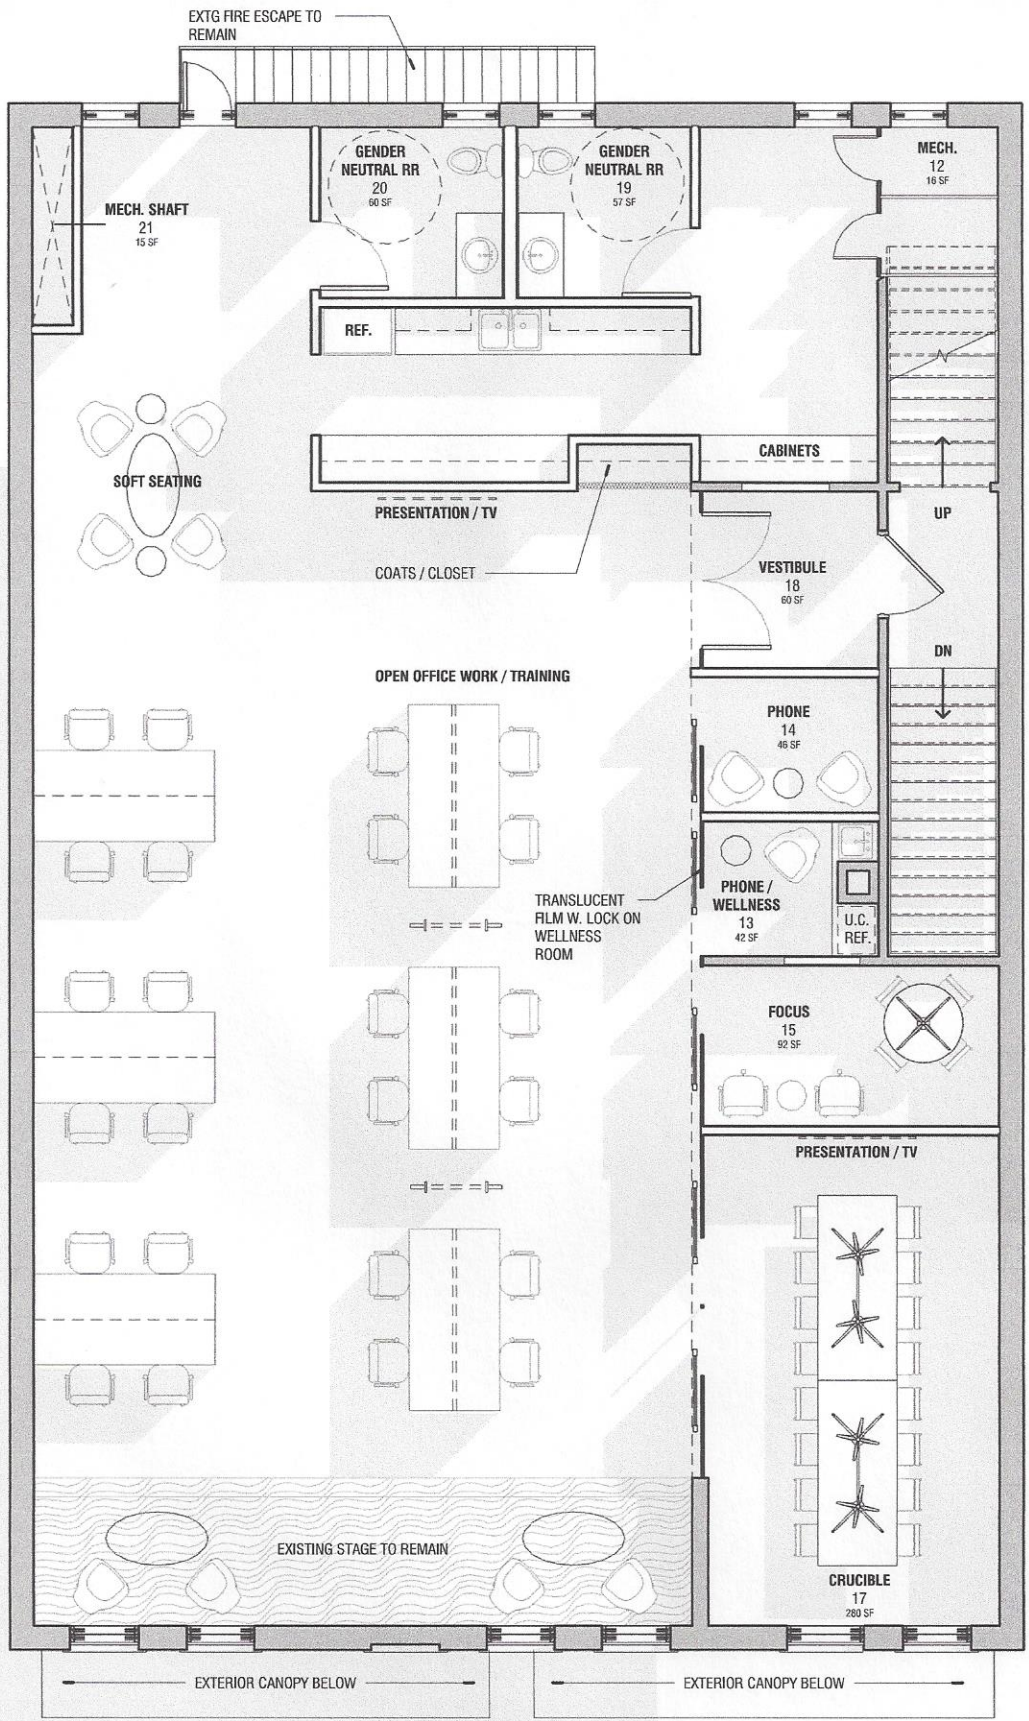

1 LEVEL 1 FLOOR PLAN
 SCALE: 3/16" = 1'-0"

1 LEVEL 2 FLOOR PLAN
 SCALE: 3/16" = 1'-0"