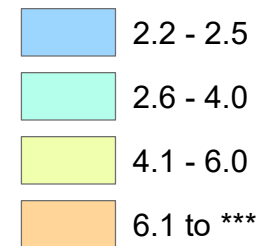

Iowa Unemployment Rates by County

April 2020

U.S. = 14.7%
Iowa = 10.2%

NOTE:
The U.S. and state
unemployment rates are
seasonally adjusted.

County unemployment
rates are not seasonally
adjusted.

Unemployment Rate