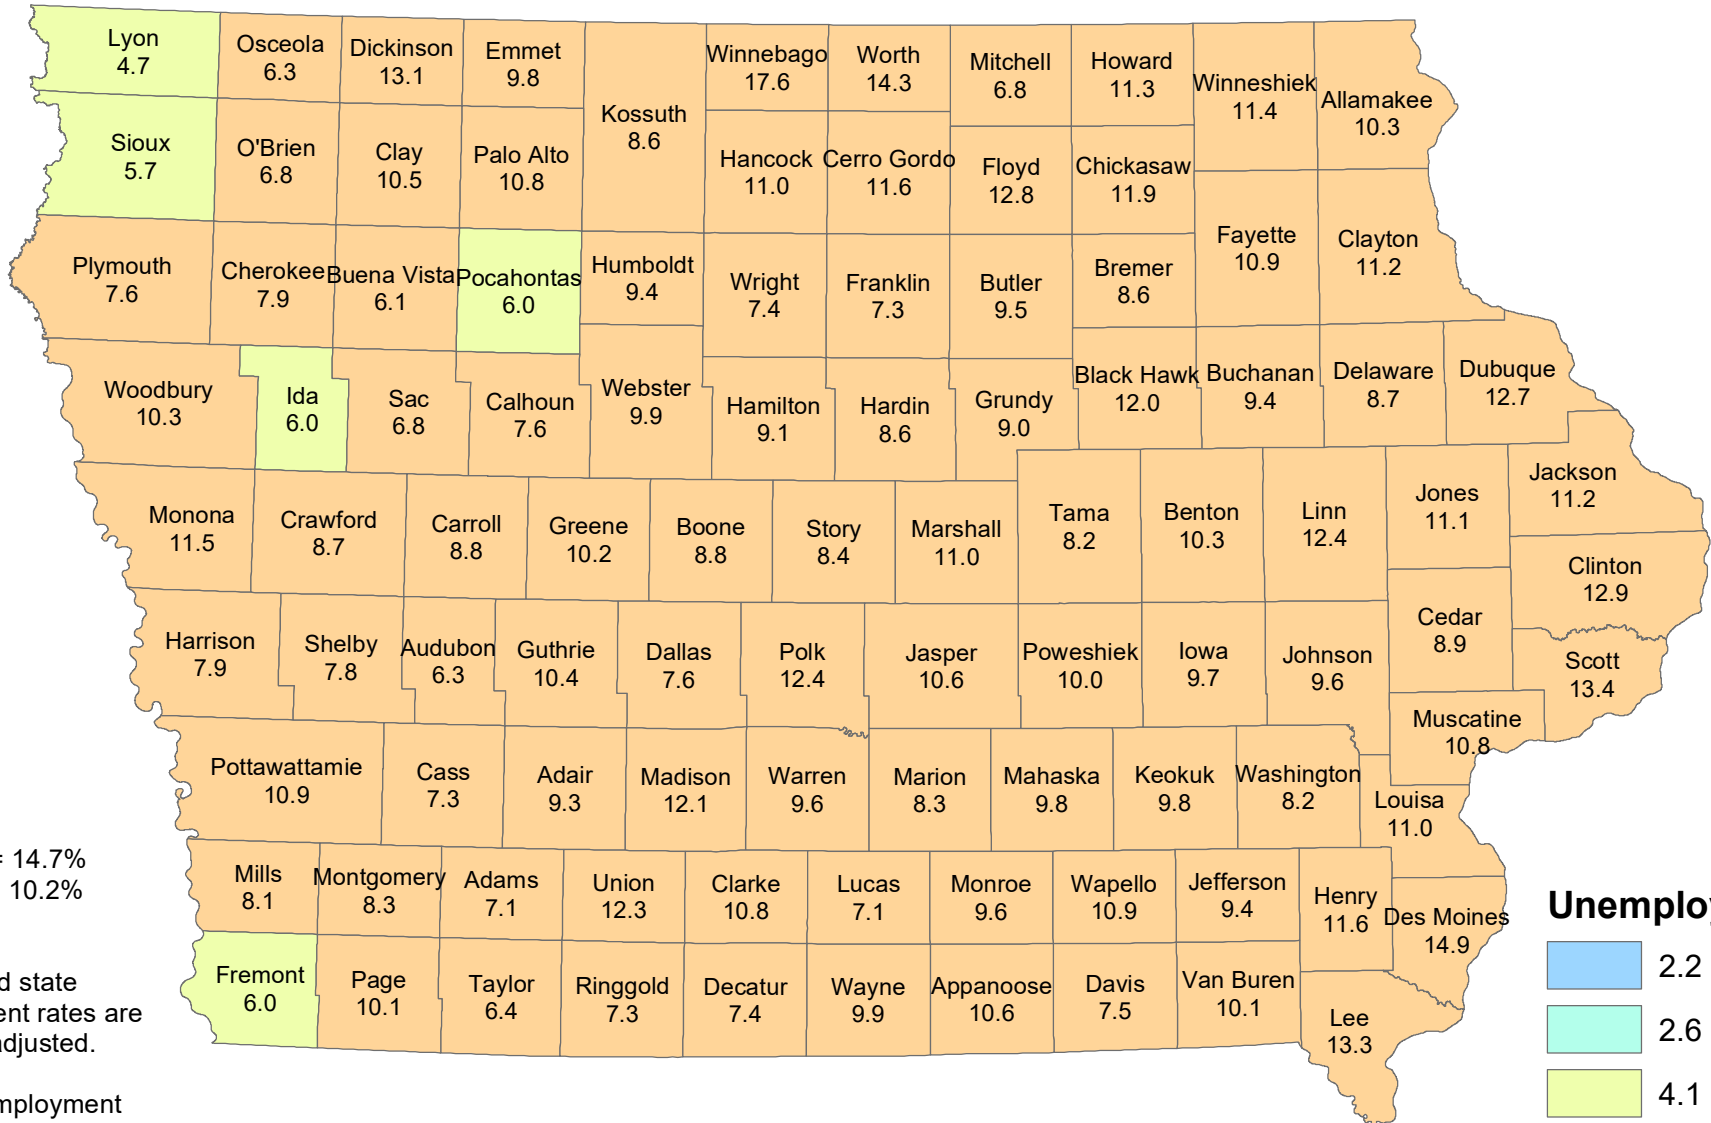

Iowa Unemployment Rates by County

April 2020

U.S. = 14.7%
Iowa = 10.2%

NOTE:
The U.S. and state
unemployment rates are
seasonally adjusted.

County unemployment
rates are not seasonally
adjusted.

Unemployment Rate

Source: Labor Market Information Division, Iowa Workforce Development