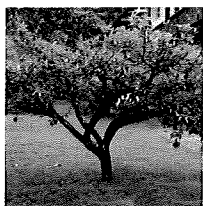

White Flowering Dogwood (Small)

Height: 25' **Spread:** 25' **Shape:** Round, Umbrella **Foliage:** Blooms April-May, White Flowers **Fall Foliage:** Red/Purple **Winter:** Red Fruit for Winter Songbirds **Exposure:** Full Sun, Partial Shade. An excellent landscape choice for all seasons and great for planting next to utility lines, larger buildings, or near patios.

American Smoketree (Small)

Height: 20-30' **Spread:** 10-20' **Shape:** Upright, Irregular, Oval **Foliage:** Oval, blue-green leaves **Fall Foliage:** Purple, Red **Exposure:** Full/Partial Sun. Best used in a shrub border, or trained as a multiple-trunked patio/accent tree. It can be pruned to provide clearance beneath to allow for pedestrians to pass.

Carolina Silverbell (Medium)

Height: 30-40' **Spread:** 20-35' **Shape:** Multi-stemmed, Round, Upright **Foliage:** Deciduous, Spring Blossoms **Fall Foliage:** Yellow-Yellow/Green **Exposure:** Full Sun, Full Shade. Silverbell is a medium-sized tree that produces white bell-shaped flowers in spring. The flowers are followed by dry fruits with four wings.

Chinkapin Oak (Medium)

Height: 40-50' **Spread:** 50-60' **Shape:** Round **Foliage:** Dark Yellow-Green, Acorns **Fall Foliage:** Yellow, Orangish-Brown, Brown **Exposure:** Full Sun. Chinkapin Oak adapts to many soil conditions and is great for larger lawns, estates, or parks. The acorns are at the top of the food preference list for many wildlife species.