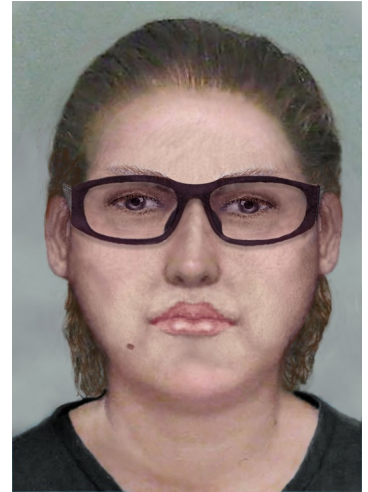

Seeking Information

UNKNOWN INDIVIDUAL - JANE DOE 37

Composite Sketch of Jane Doe 37

DETAILS

Law enforcement officials are seeking information which will lead to the identification of an unknown individual known as Jane Doe 37. It is believed that this individual may have critical information pertaining to the identity of a child victim in an ongoing sexual exploitation investigation.

Videos containing Jane Doe 37 first came to the attention of the National Center for Missing and Exploited Children in June of 2014. The EXIF data embedded within the video files indicated that the files were produced in April of 2012. In addition, audio from the animated film "The Land Before Time" can be heard in the background of the videos.

Jane Doe 37 is described as a White female with brown hair and wearing dark-framed glasses. Due to the age of the images, it is possible that the individual's appearance may have changed over the years.