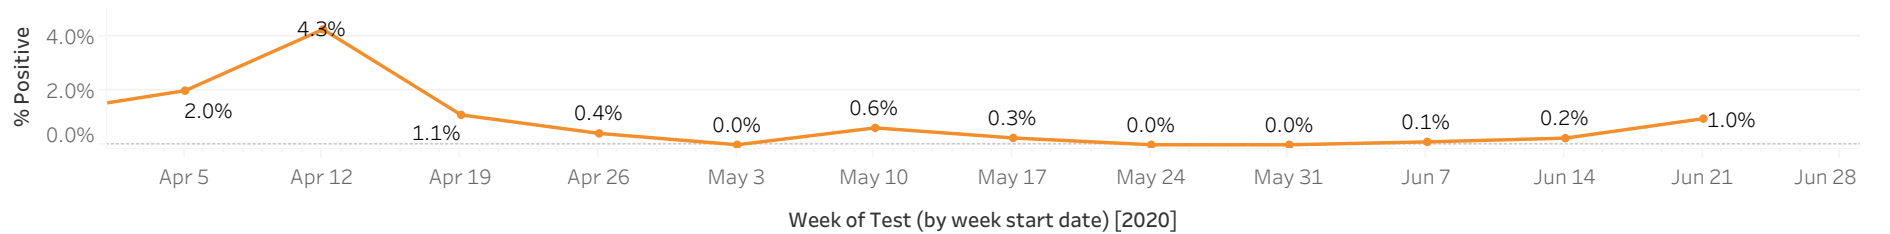

COVID-19 Testing* in Hawaii, 2020

Updated June 29, 2020

Total Number of Tests Performed: 13,375	Percent Positive (past 7 days): 1.0%	Select County (Note: y-axis scale changes for each county) Hawaii
---	--	---

Footnotes:

* Based on electronic laboratory reporting of PCR tests; uses a 3-day moving average; individuals can contribute multiple negative tests but only one positive test;

+ Tests performed in the previous 3-5 days may not yet have been reported; % positive graph updated weekly every Monday