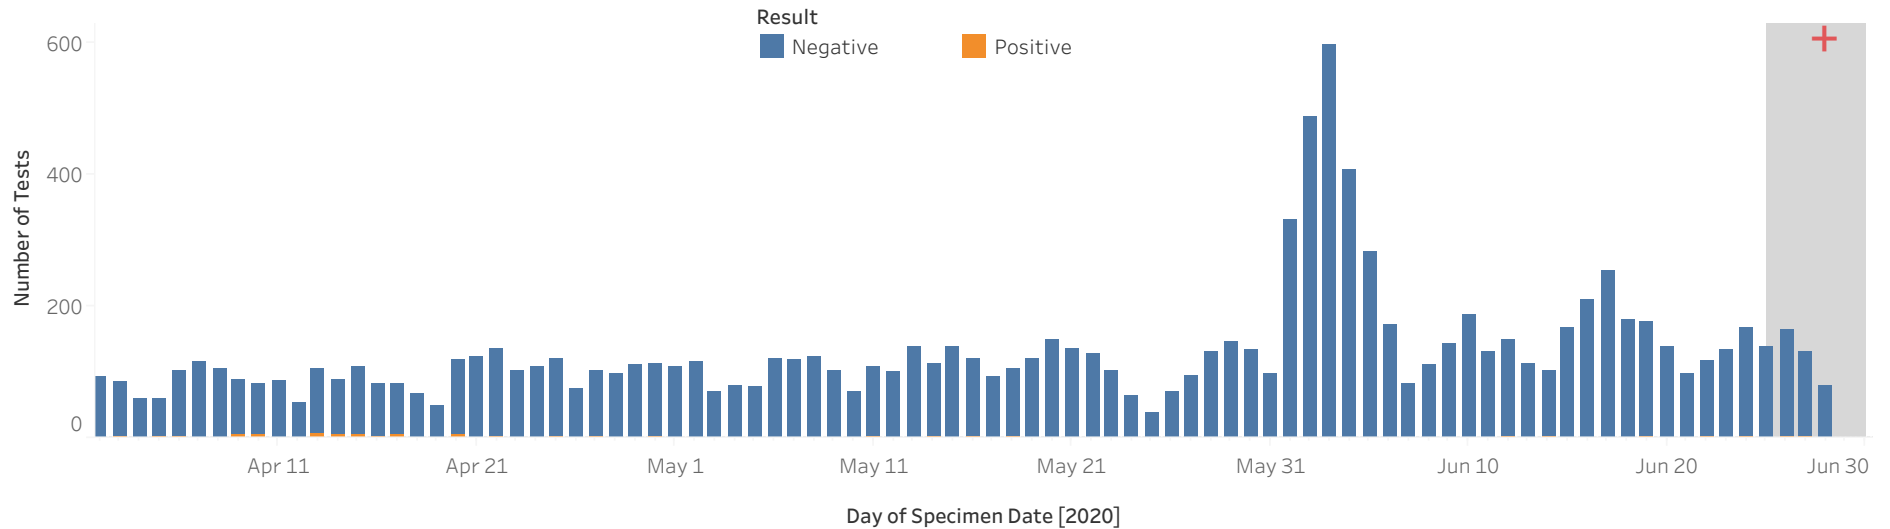

COVID-19 Testing* in Hawaii, 2020

Updated June 29, 2020

Total Number of Tests Performed: 13,375	Percent Positive (past 7 days): 1.0%	Select County (Note: y-axis scale changes for each county) Hawaii
---	--	---

Footnotes:

* Based on electronic laboratory reporting of PCR tests; uses a 3-day moving average; individuals can contribute multiple negative tests but only one positive test;

+ Tests performed in the previous 3-5 days may not yet have been reported; % positive graph updated weekly every Monday