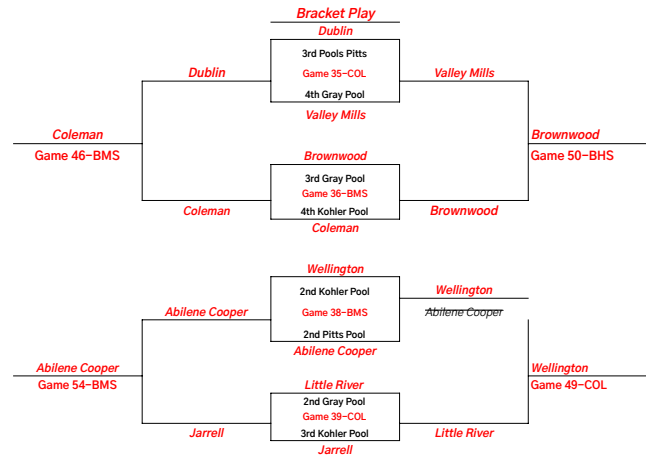

*Team Listed first will be Home

TEAM	WIN	LOSS	POINTS
Lake Country	I		61
Nolan Catholic	II		65
Goldthwaite		I