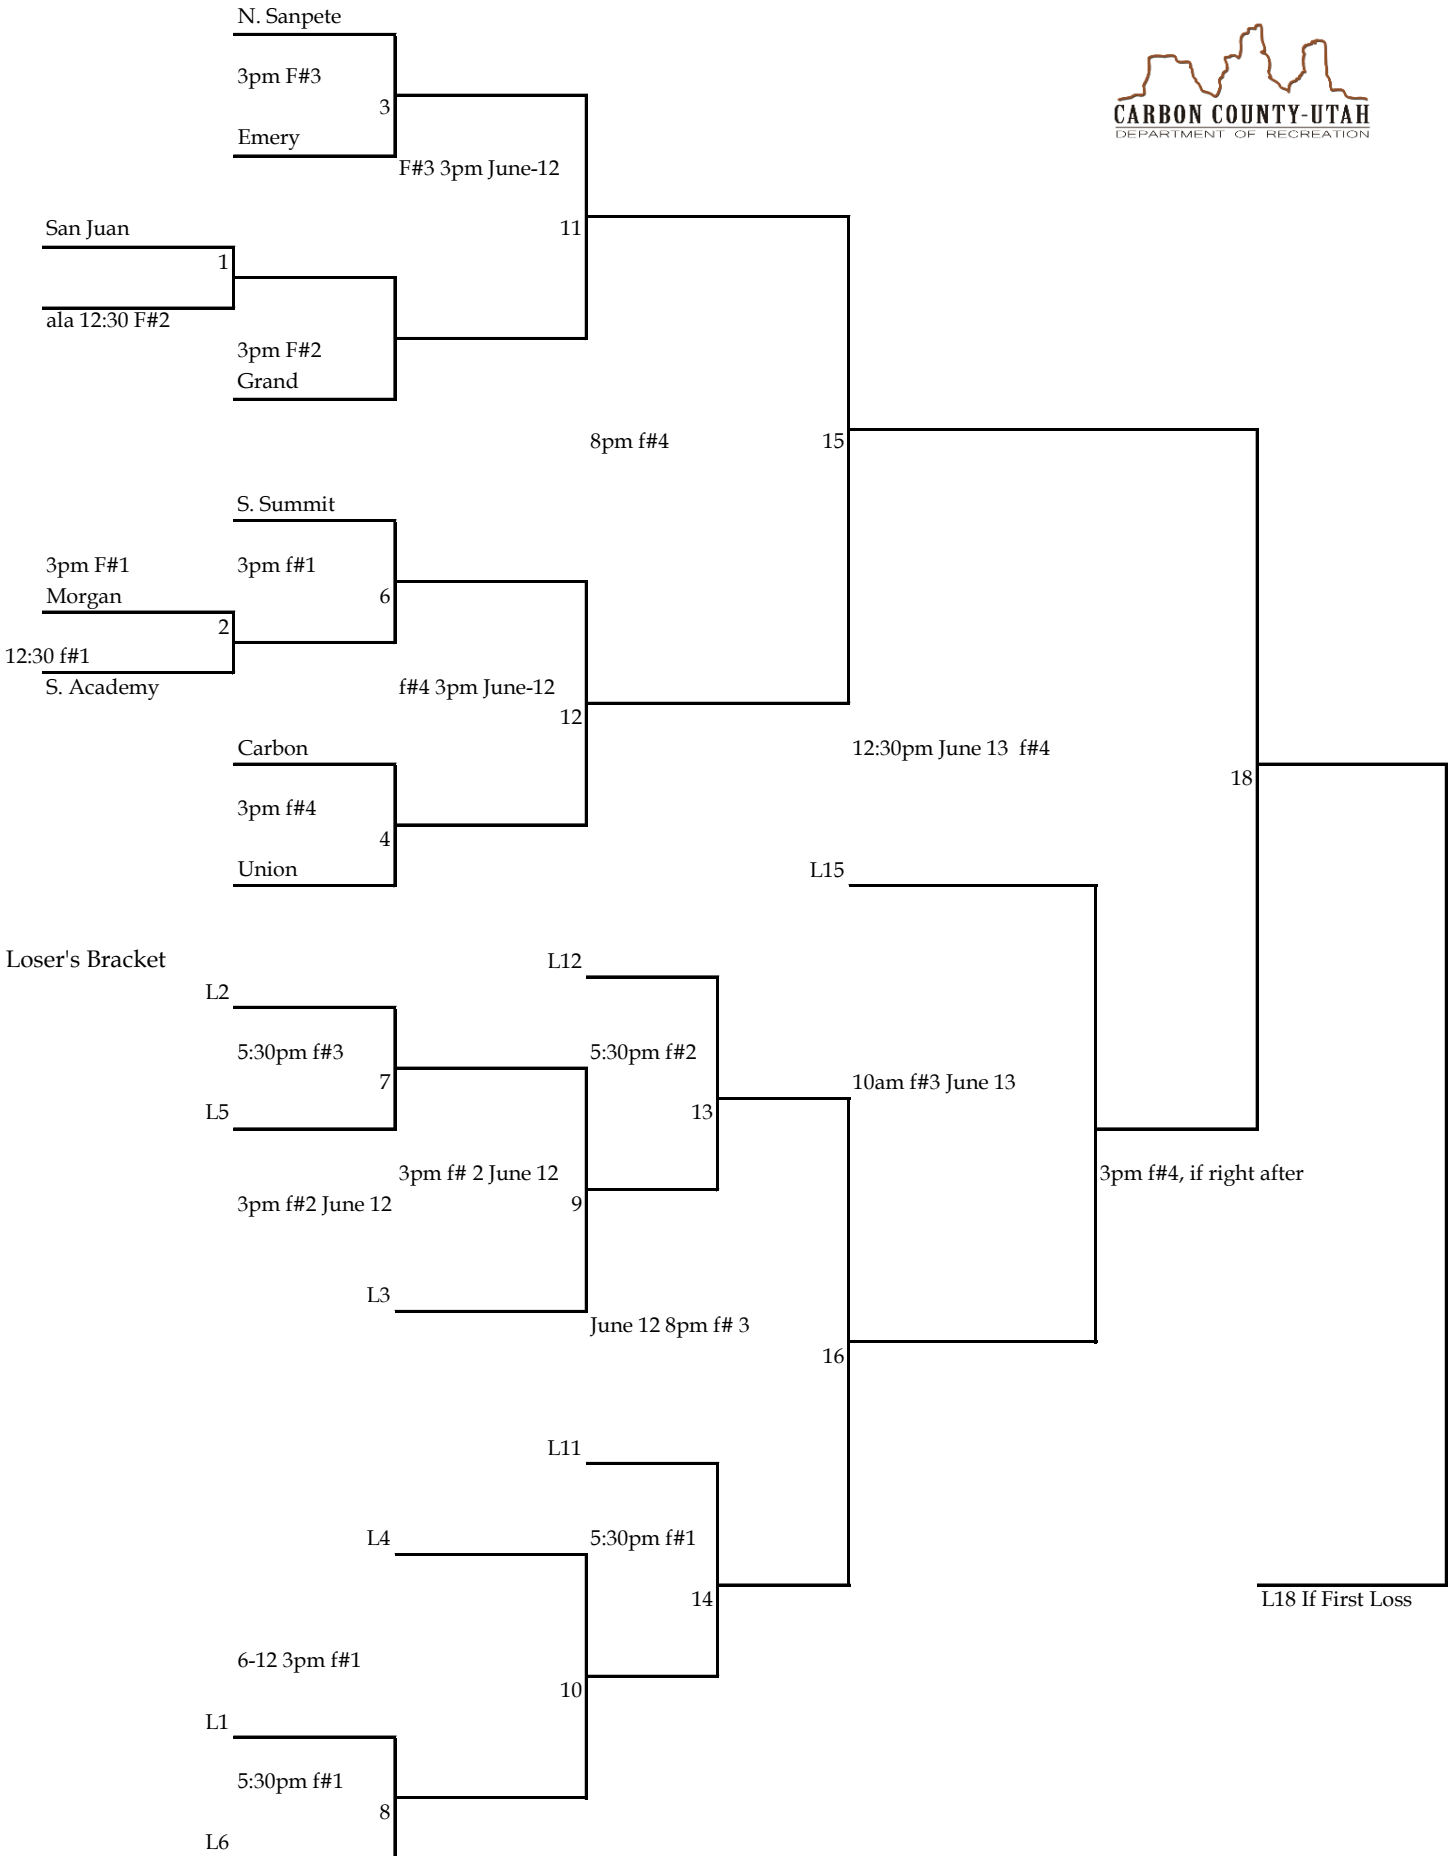

2020 Corona Classic Invitational

L