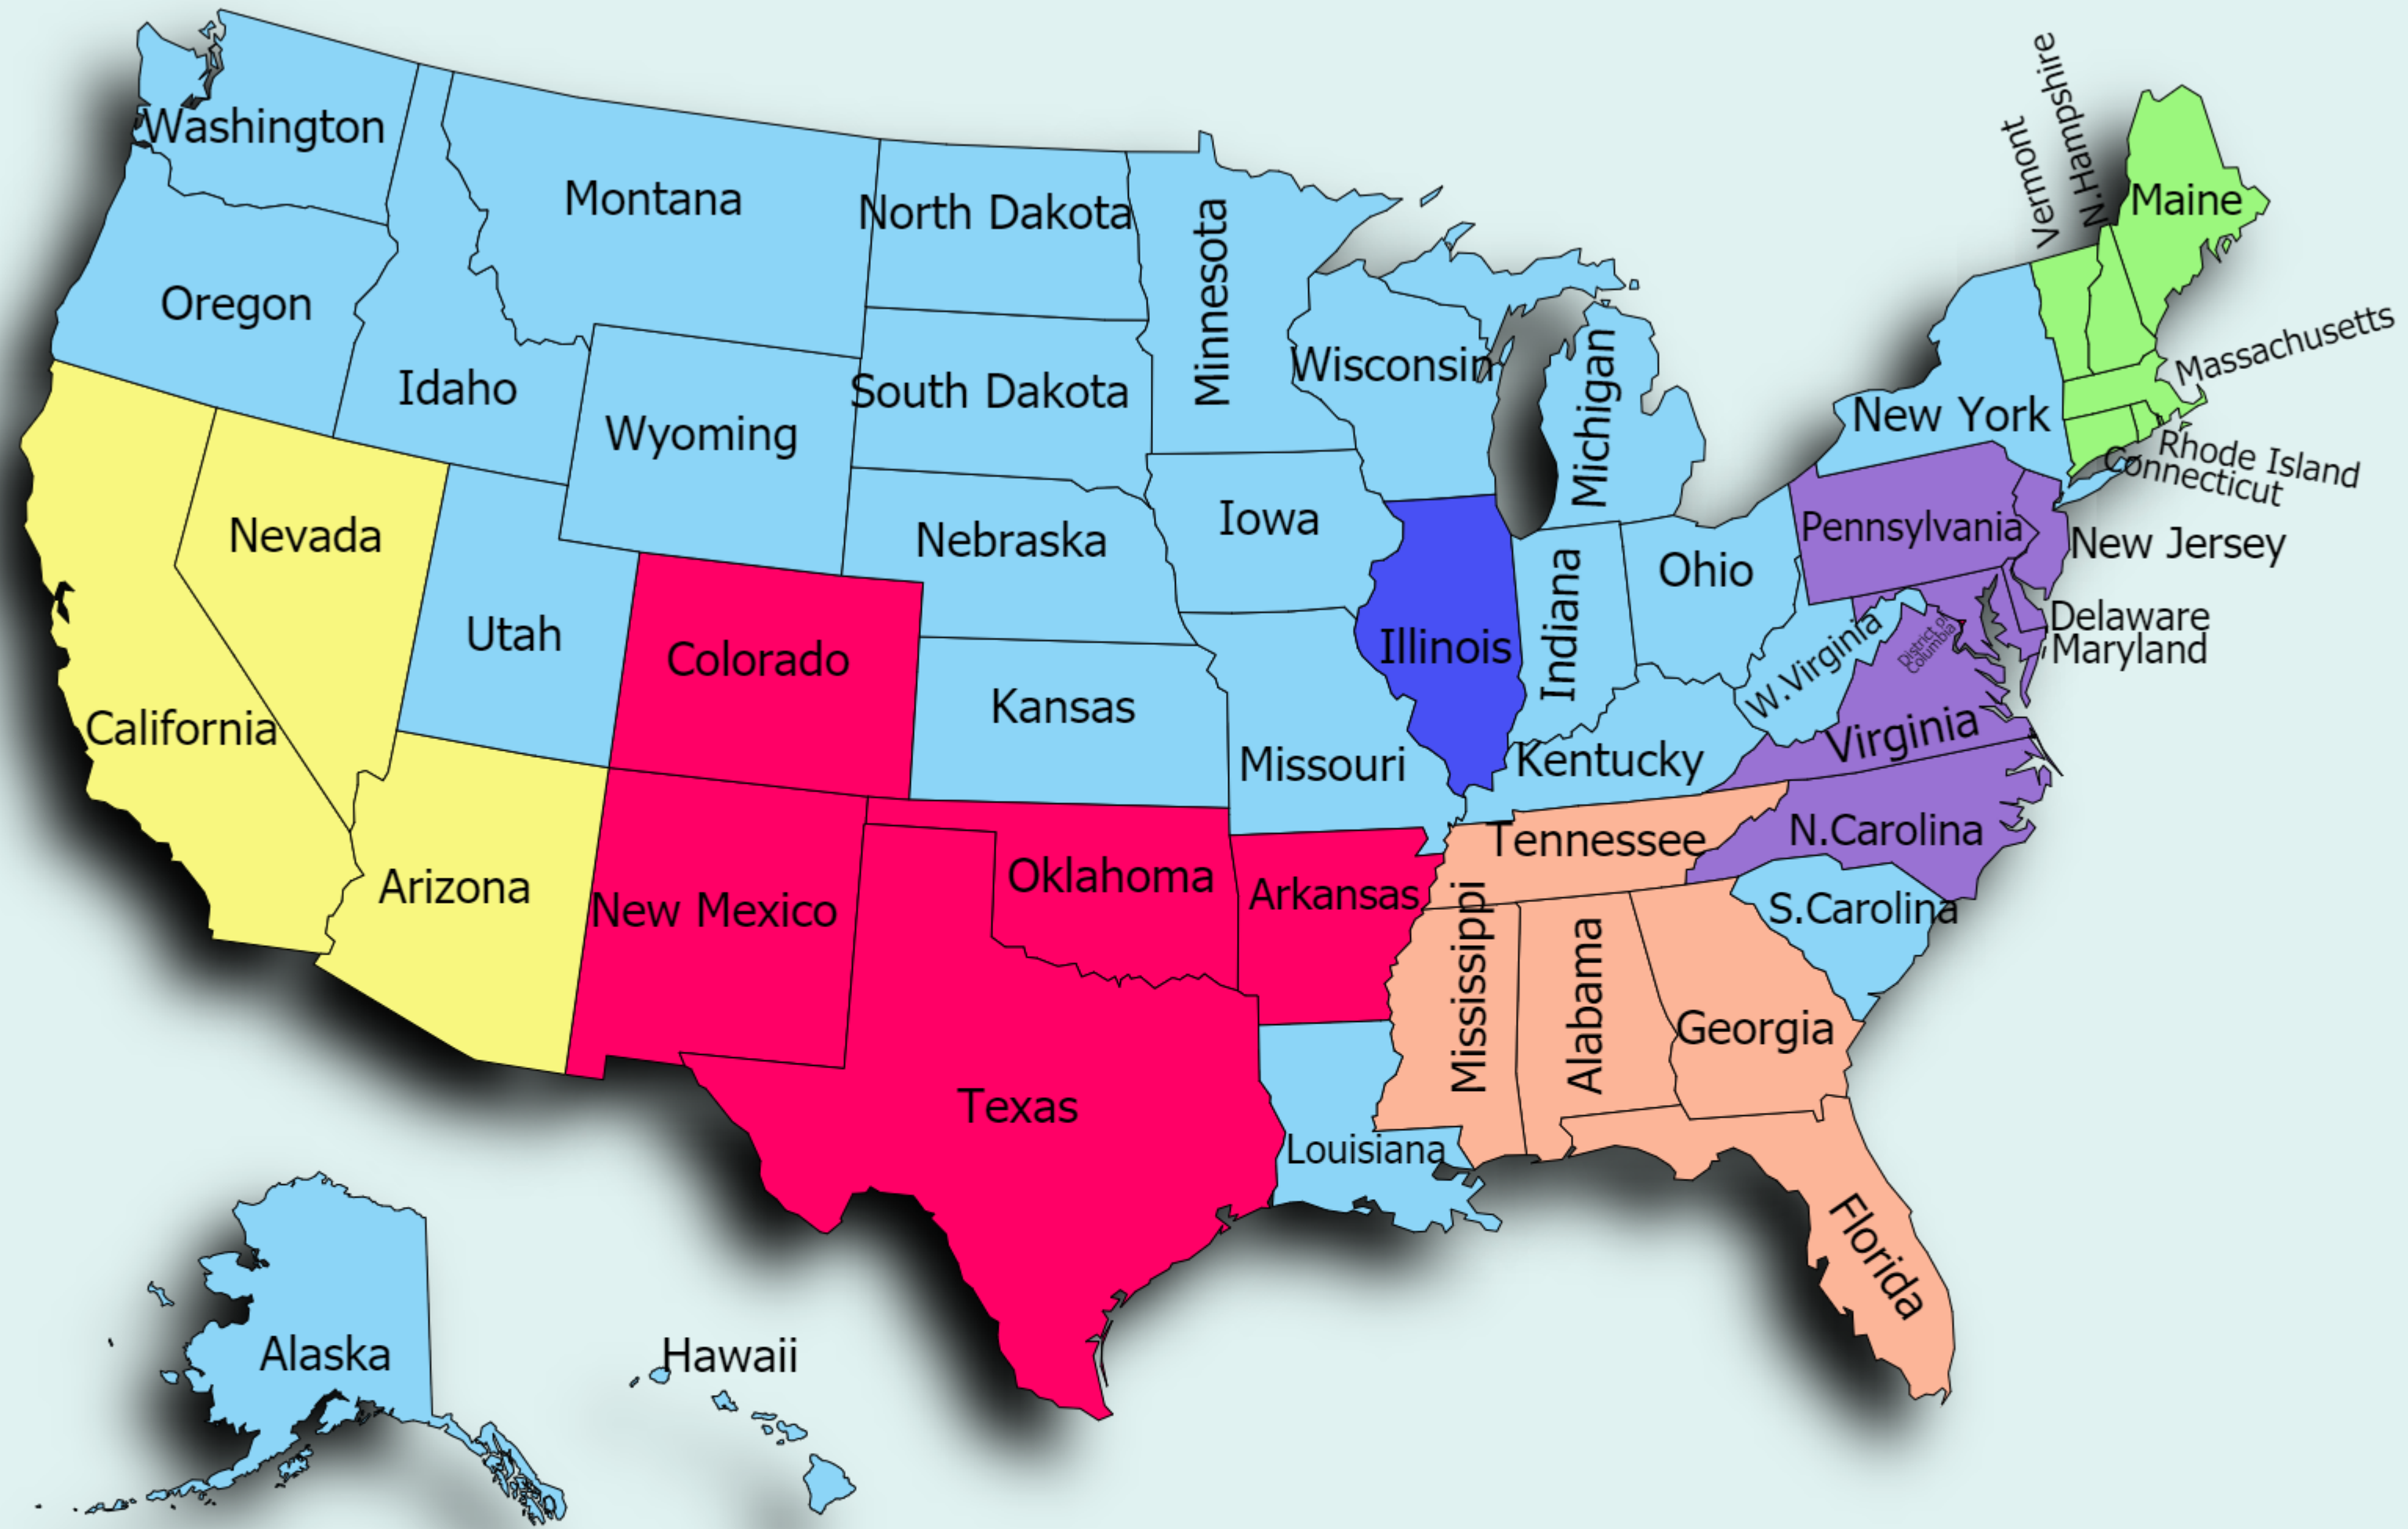

# Territory Manager US Coverage

- John Learson
- Melissa Fisher
- Jim Foster
- Derrick Walker
- Devin Dunbar
- Open
- Wally Wiedner