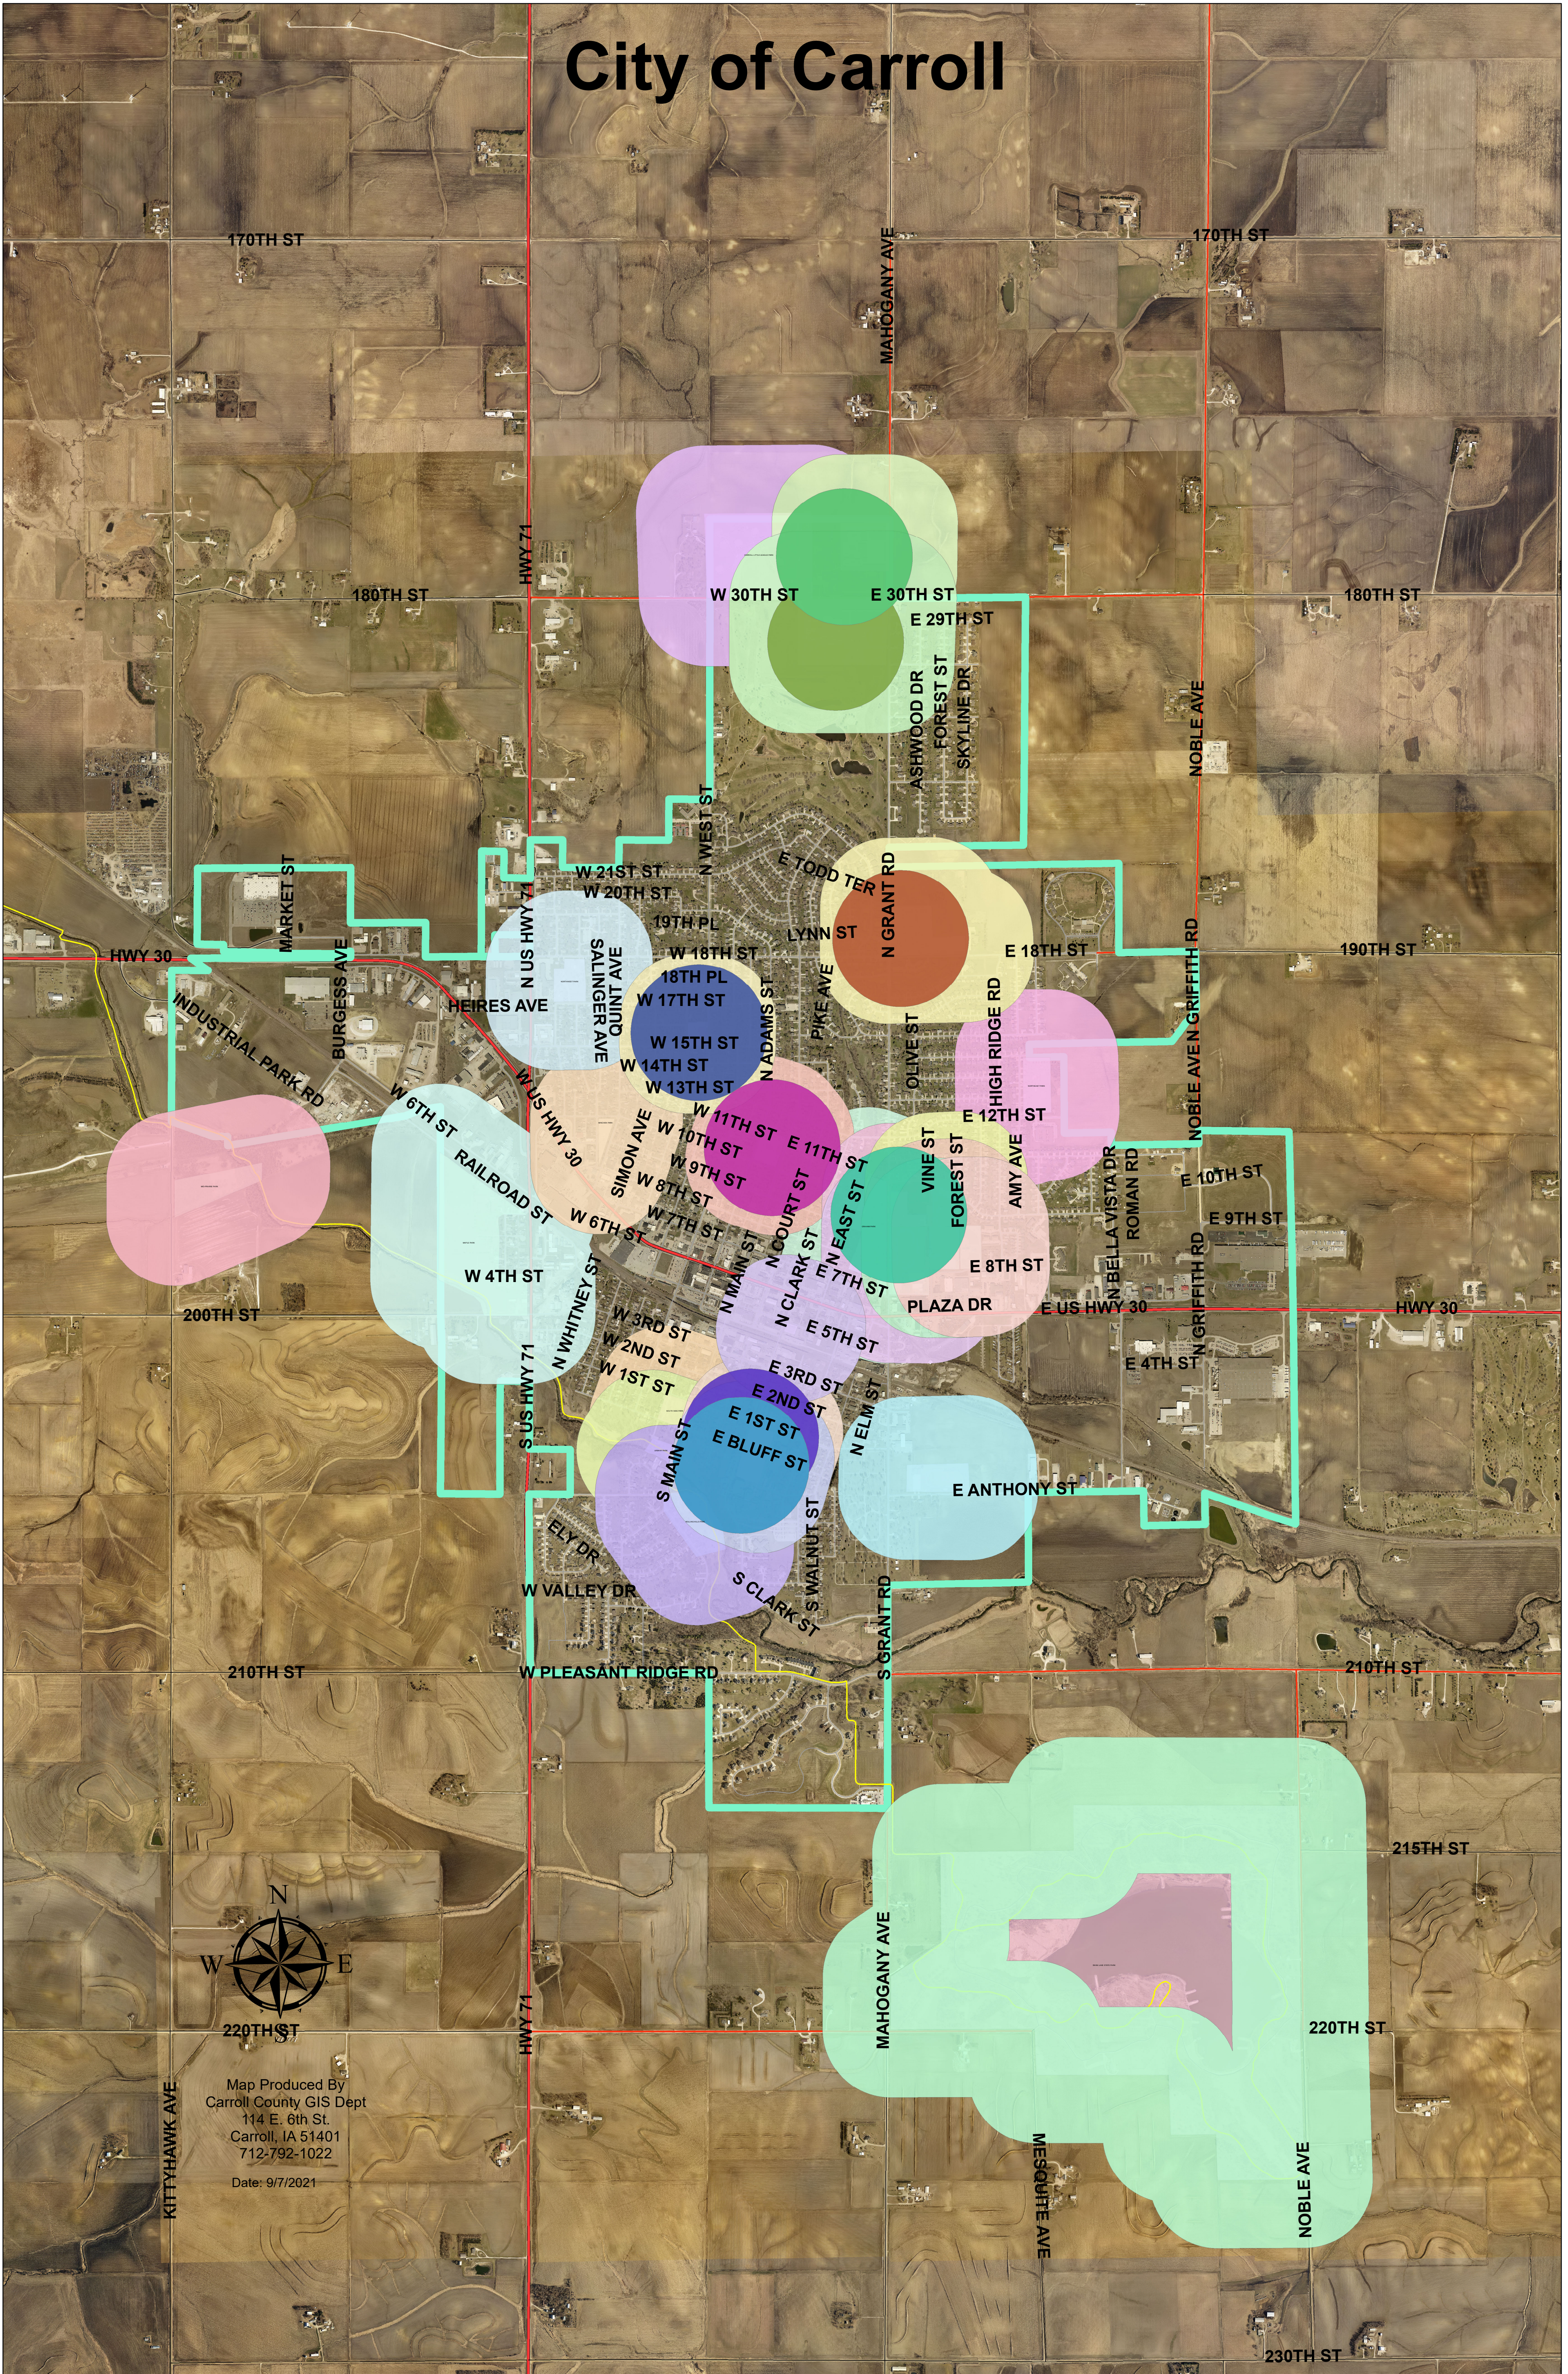

City of Carroll

Map Produced By
Carroll County GIS Dept
114 E. 6th St.
Carroll, IA 51401
712-792-1022
Date: 9/7/2021

KITTYHAWK AVE

170TH ST

180TH ST

HWY 71

MAHOGANY AVE

170TH ST

180TH ST

NOBLE AVE

190TH ST

HWY 30

200TH ST

210TH ST

210TH ST

215TH ST

220TH ST

220TH ST

230TH ST

HWY 71

MESQUITE AVE

NOBLE AVE