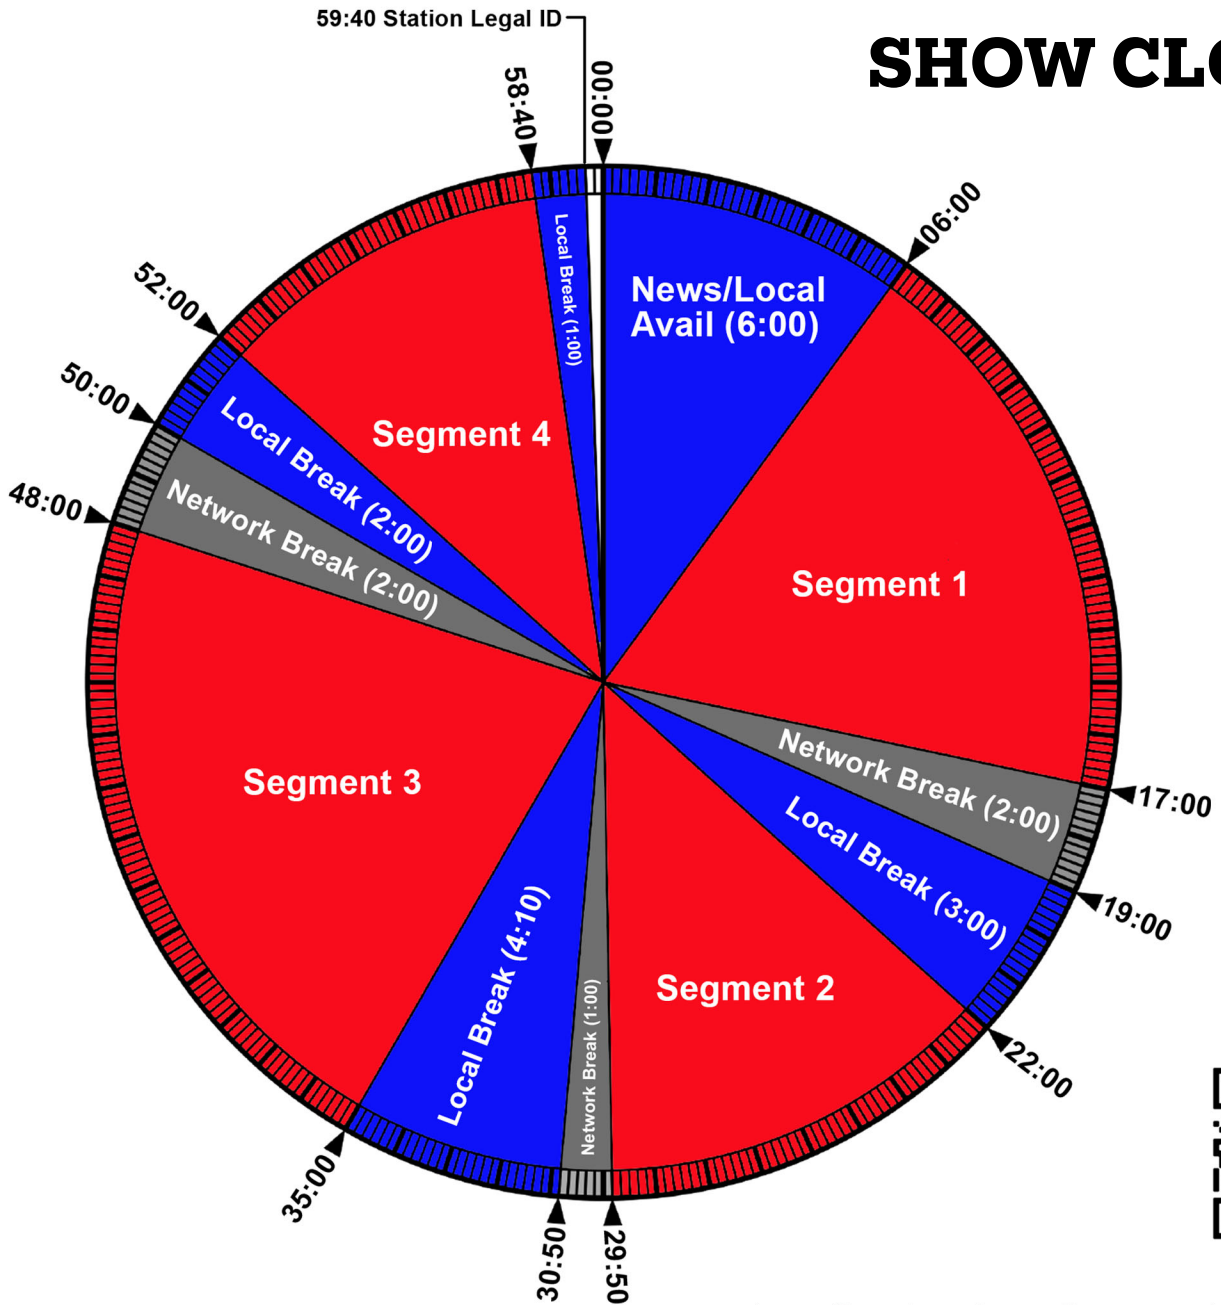

SHOW CLOCK

advertise@redappleaudionetworks.com
affiliation@redappleaudionetworks.com

operations@redappleaudionetworks.com
Call for more information: (212) 613-3835

RED APPLE AUDIO NETWORKS