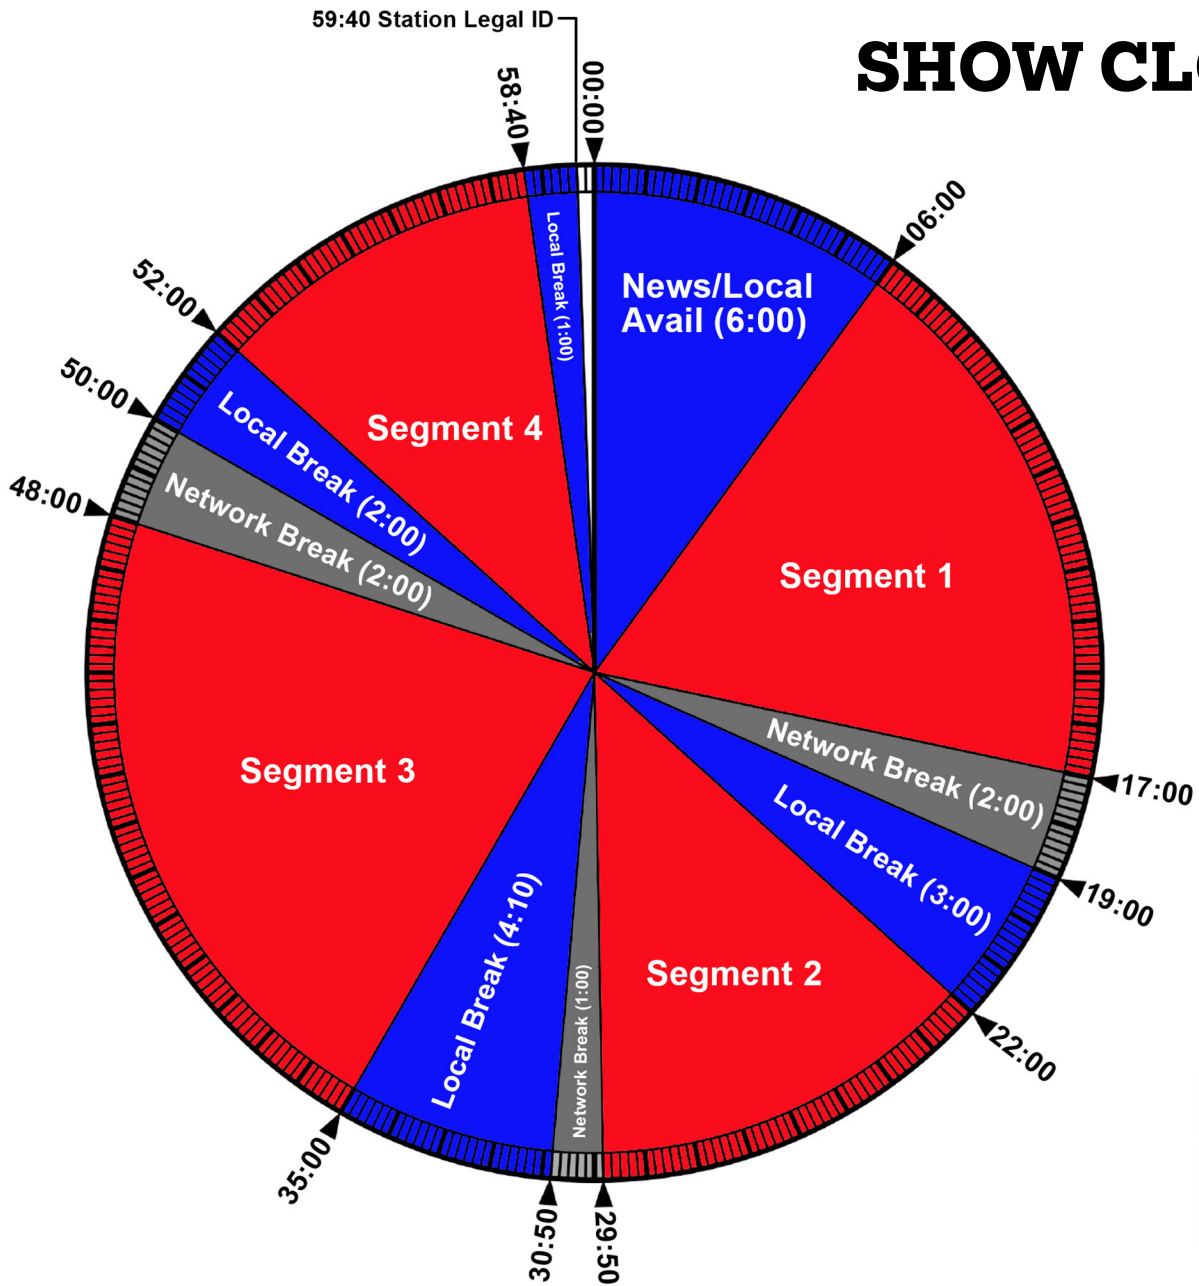

THE GREG KELLY SHOW

SHOW CLOCK

advertise@redappleaudionetworks.com
 affiliation@redappleaudionetworks.com

operations@redappleaudionetworks.com
 Call for more information: (212) 613-3835

RED APPLE AUDIO NETWORKS