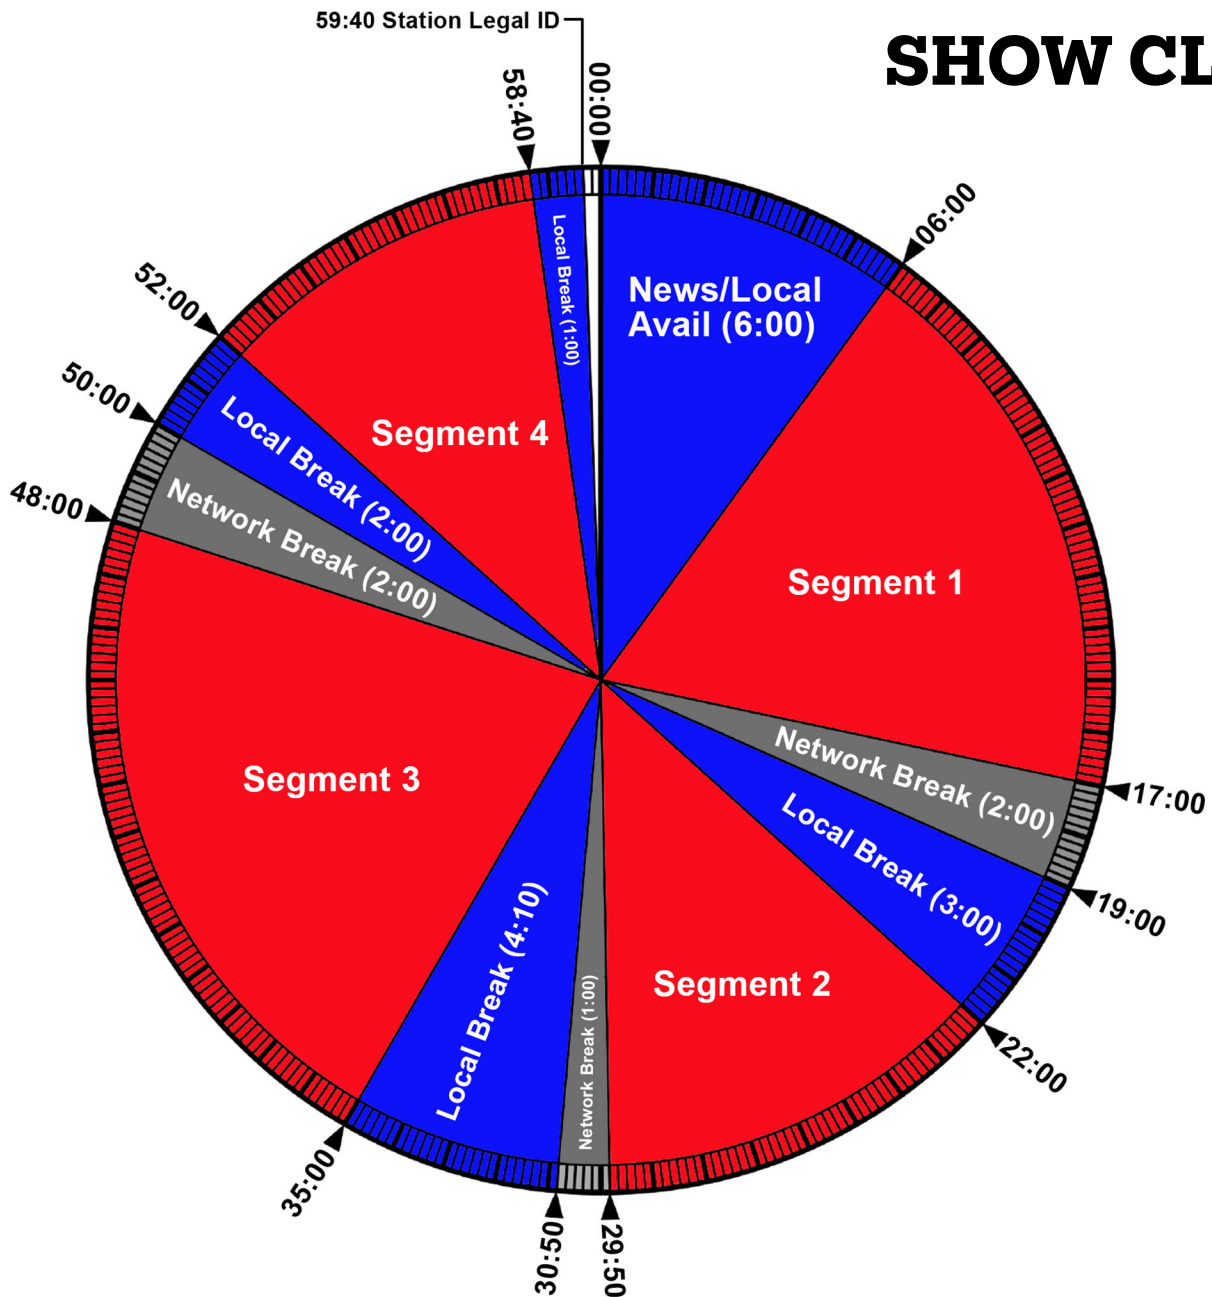

JUDGE JEANINE PIRRO

SHOW CLOCK

advertise@redappleaudionetworks.com
affiliation@redappleaudionetworks.com

operations@redappleaudionetworks.com
Call for more information: (212) 613-3835

RED APPLE AUDIO NETWORKS