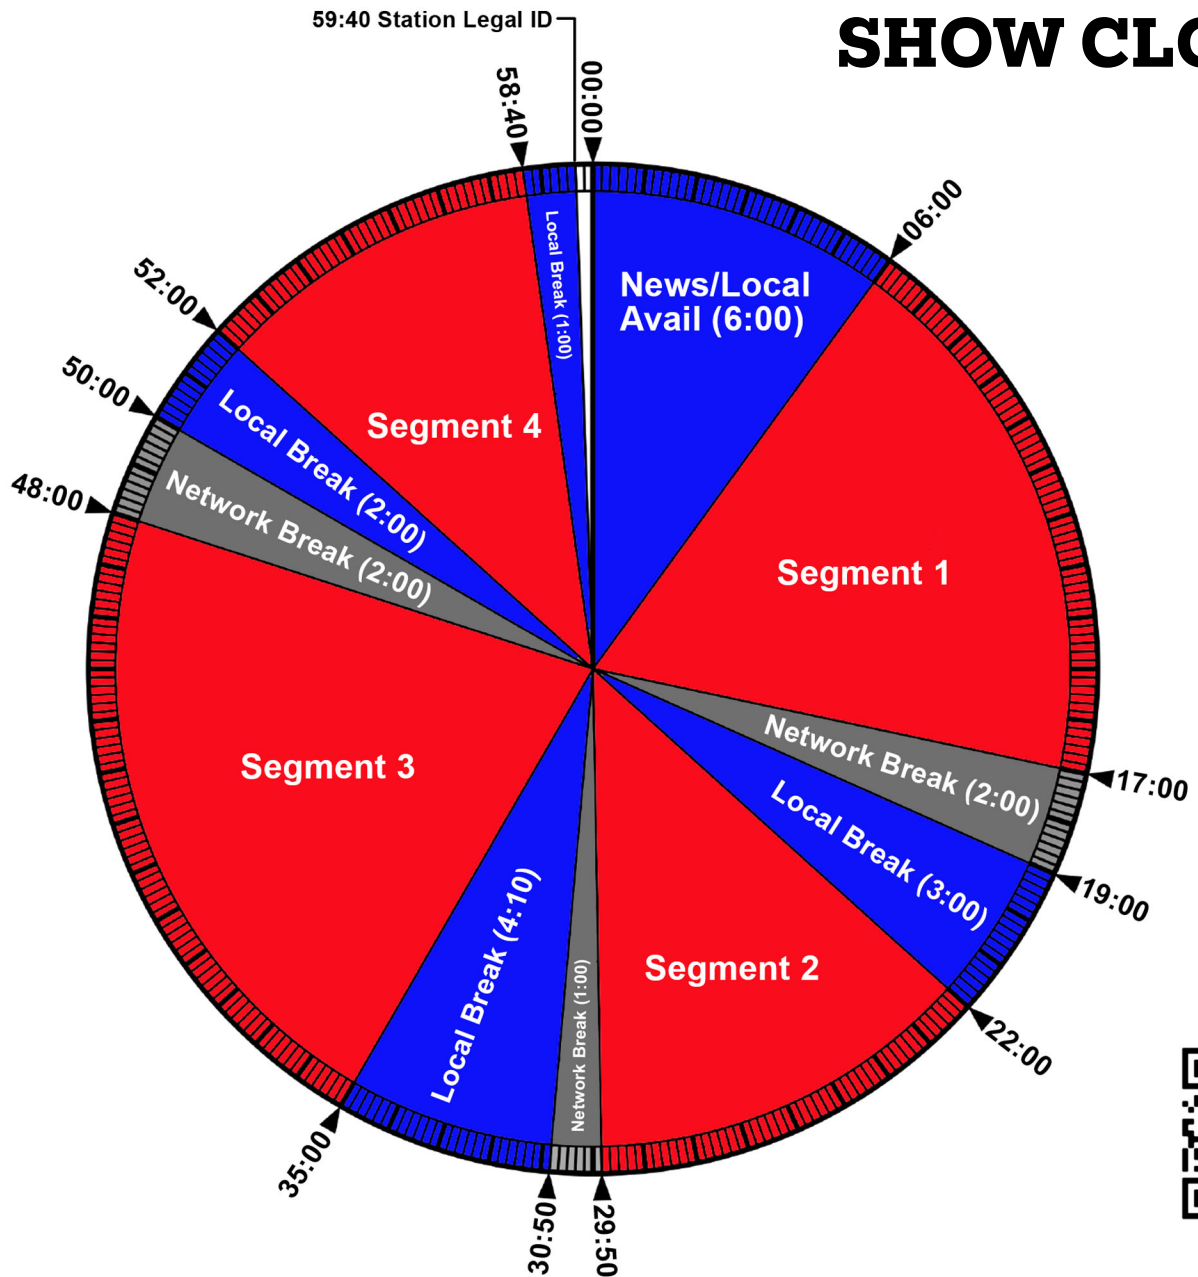

SHOW CLOCK

advertise@redappleaudionetworks.com
affiliation@redappleaudionetworks.com

operations@redappleaudionetworks.com
Call for more information: (212) 613-3835

RED APPLE AUDIO NETWORKS