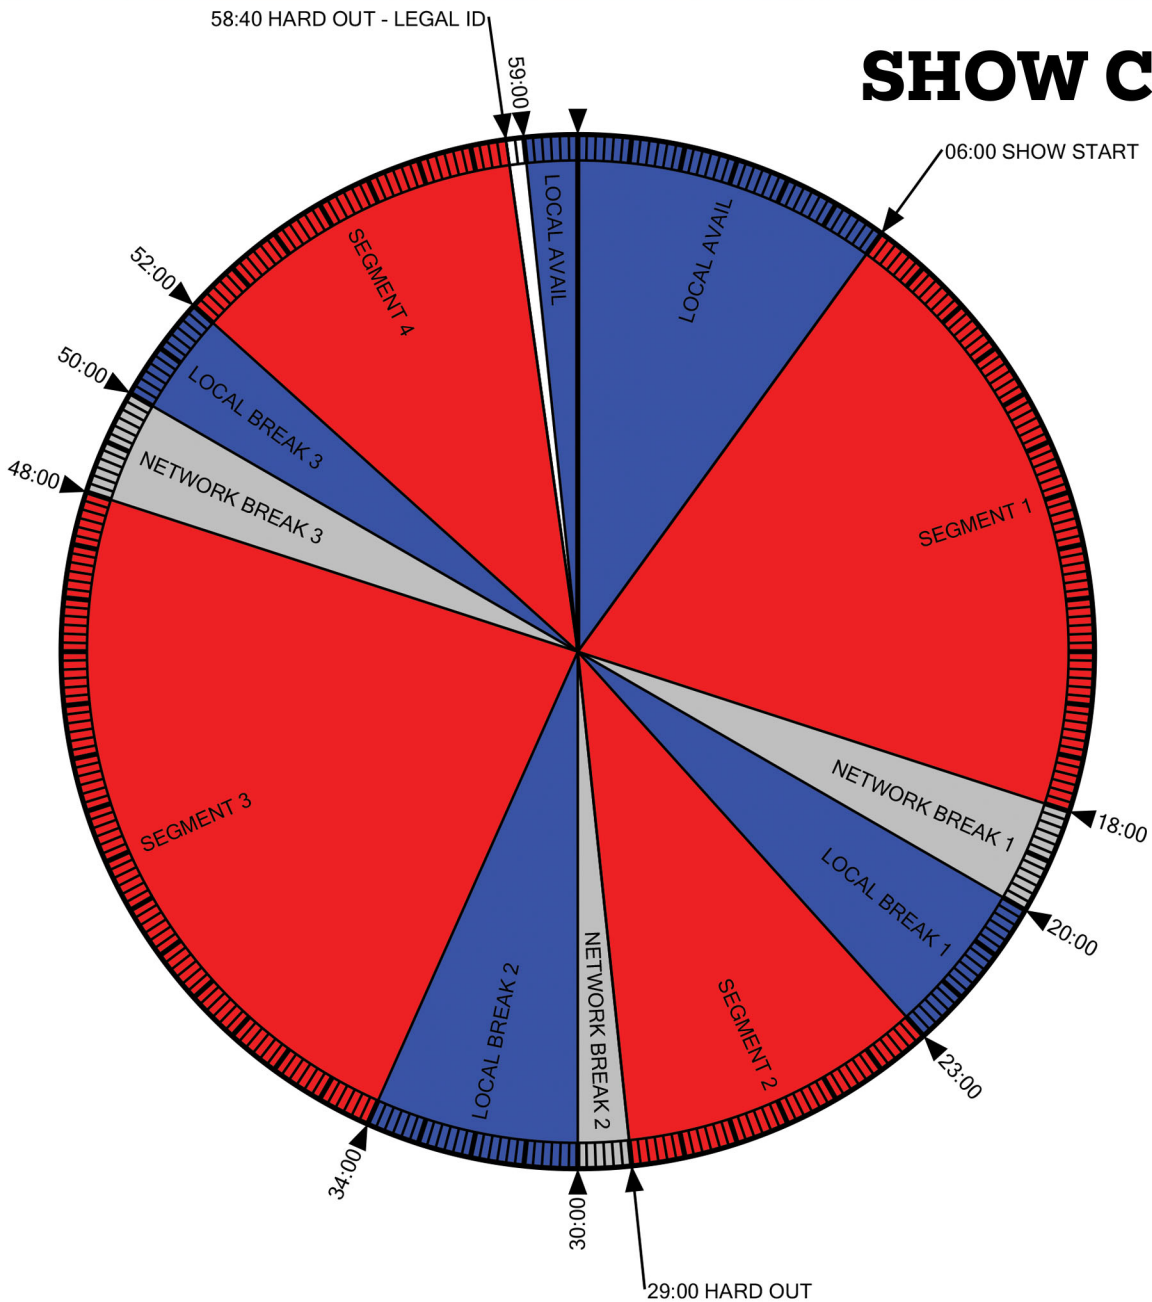

THE RUDY GIULIANI SHOW

SHOW CLOCK

advertise@redappleaudionetworks.com
 affiliation@redappleaudionetworks.com

operations@redappleaudionetworks.com
 Call for more information: (212) 613-3835

RED APPLE AUDIO NETWORKS