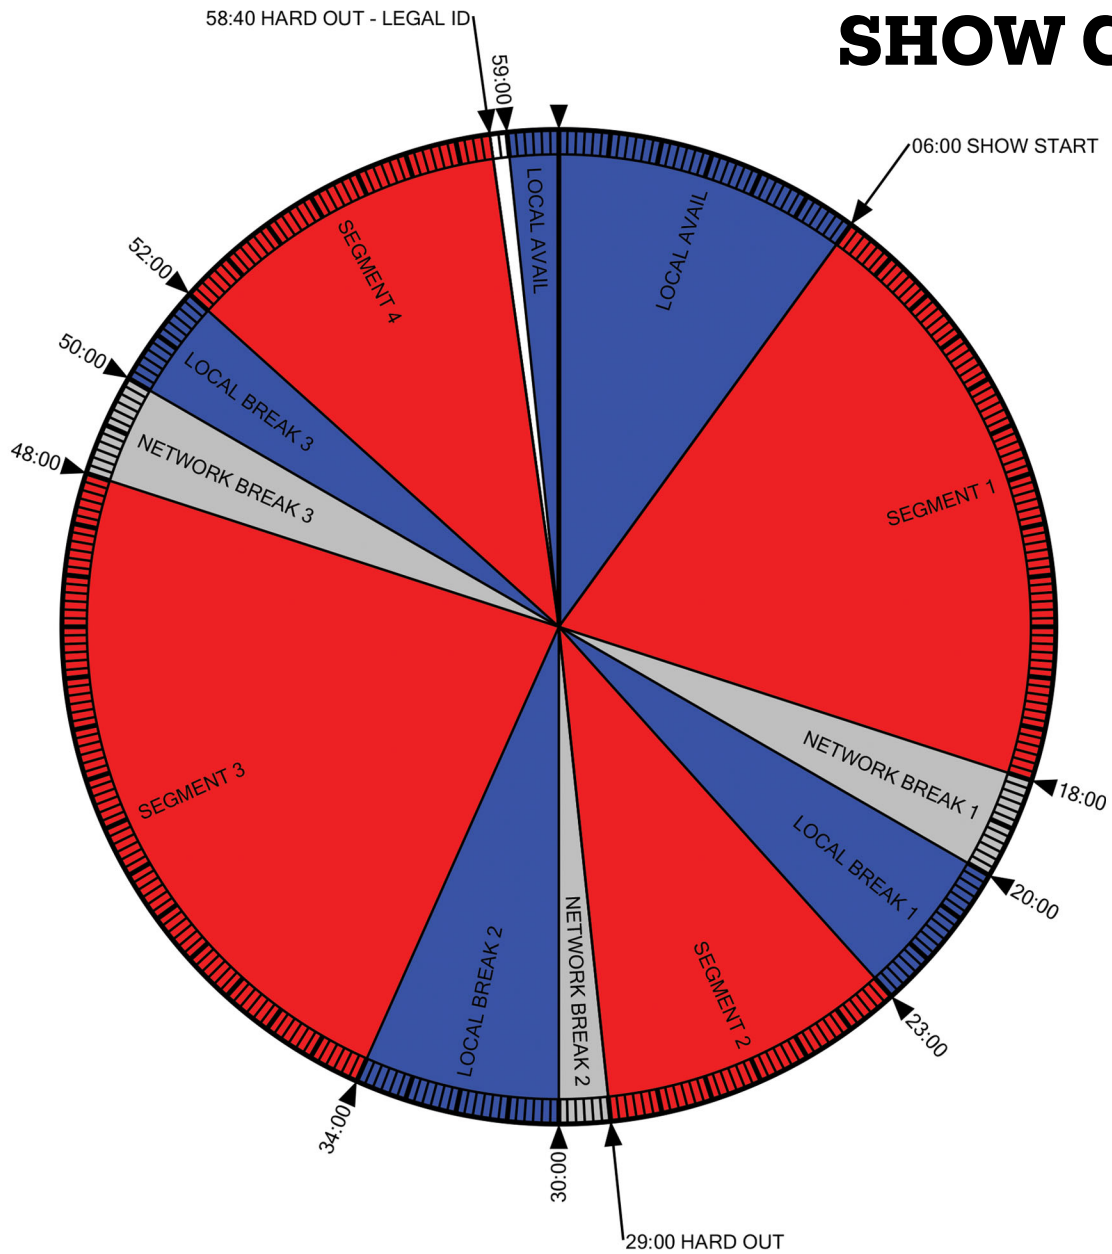

THE GREG KELLY SHOW

SHOW CLOCK