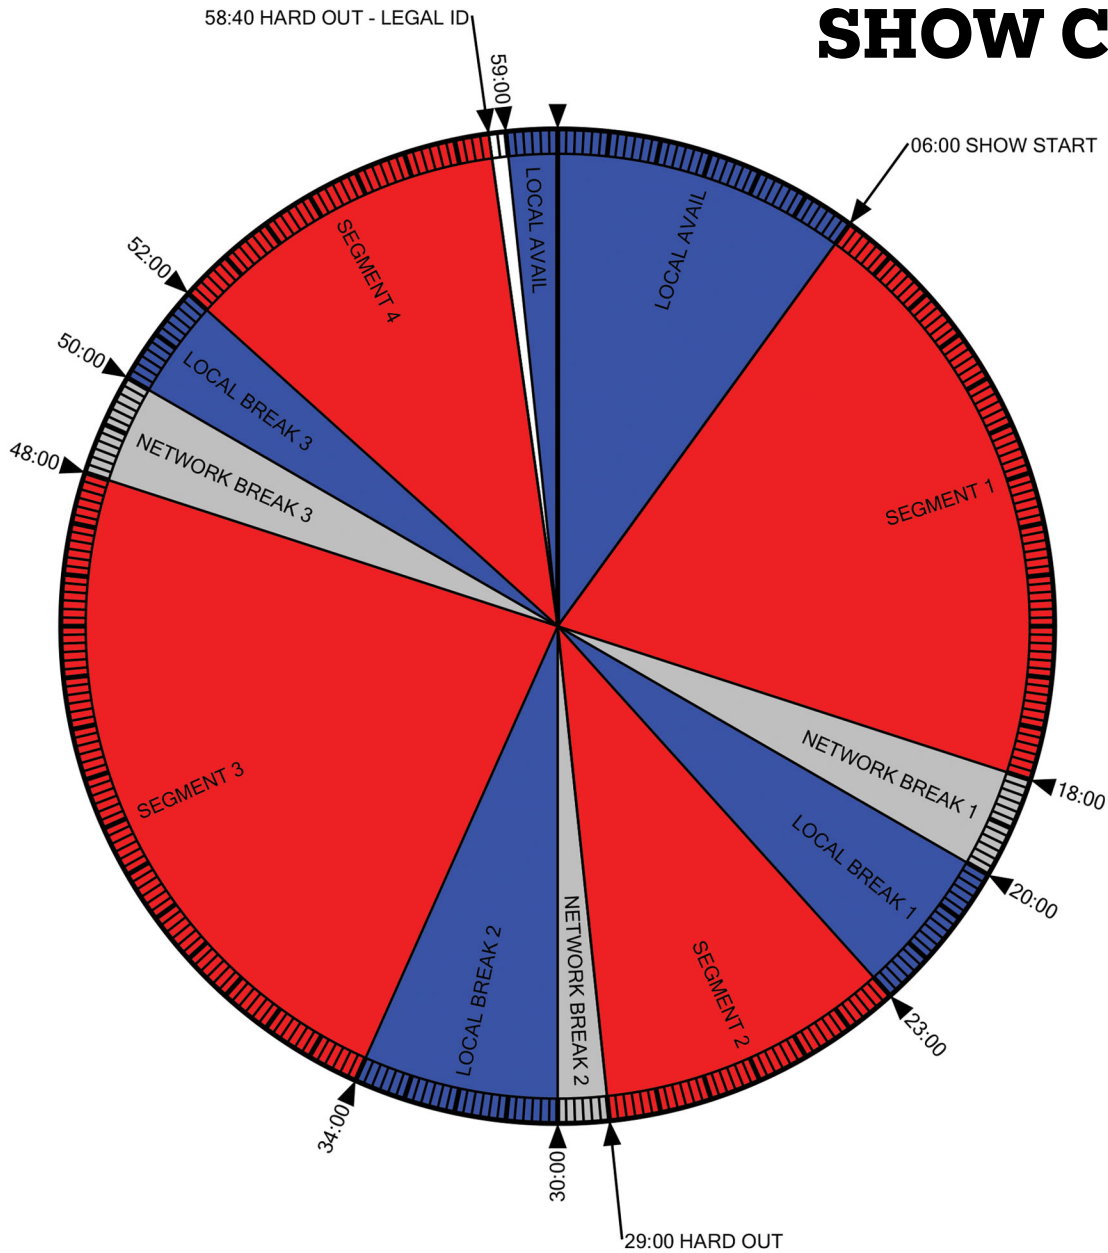

advertise@redappleaudionetworks.com
affiliation@redappleaudionetworks.com

operations@redappleaudionetworks.com
Call for more information: (212) 613-3835

RED APPLE AUDIO NETWORKS