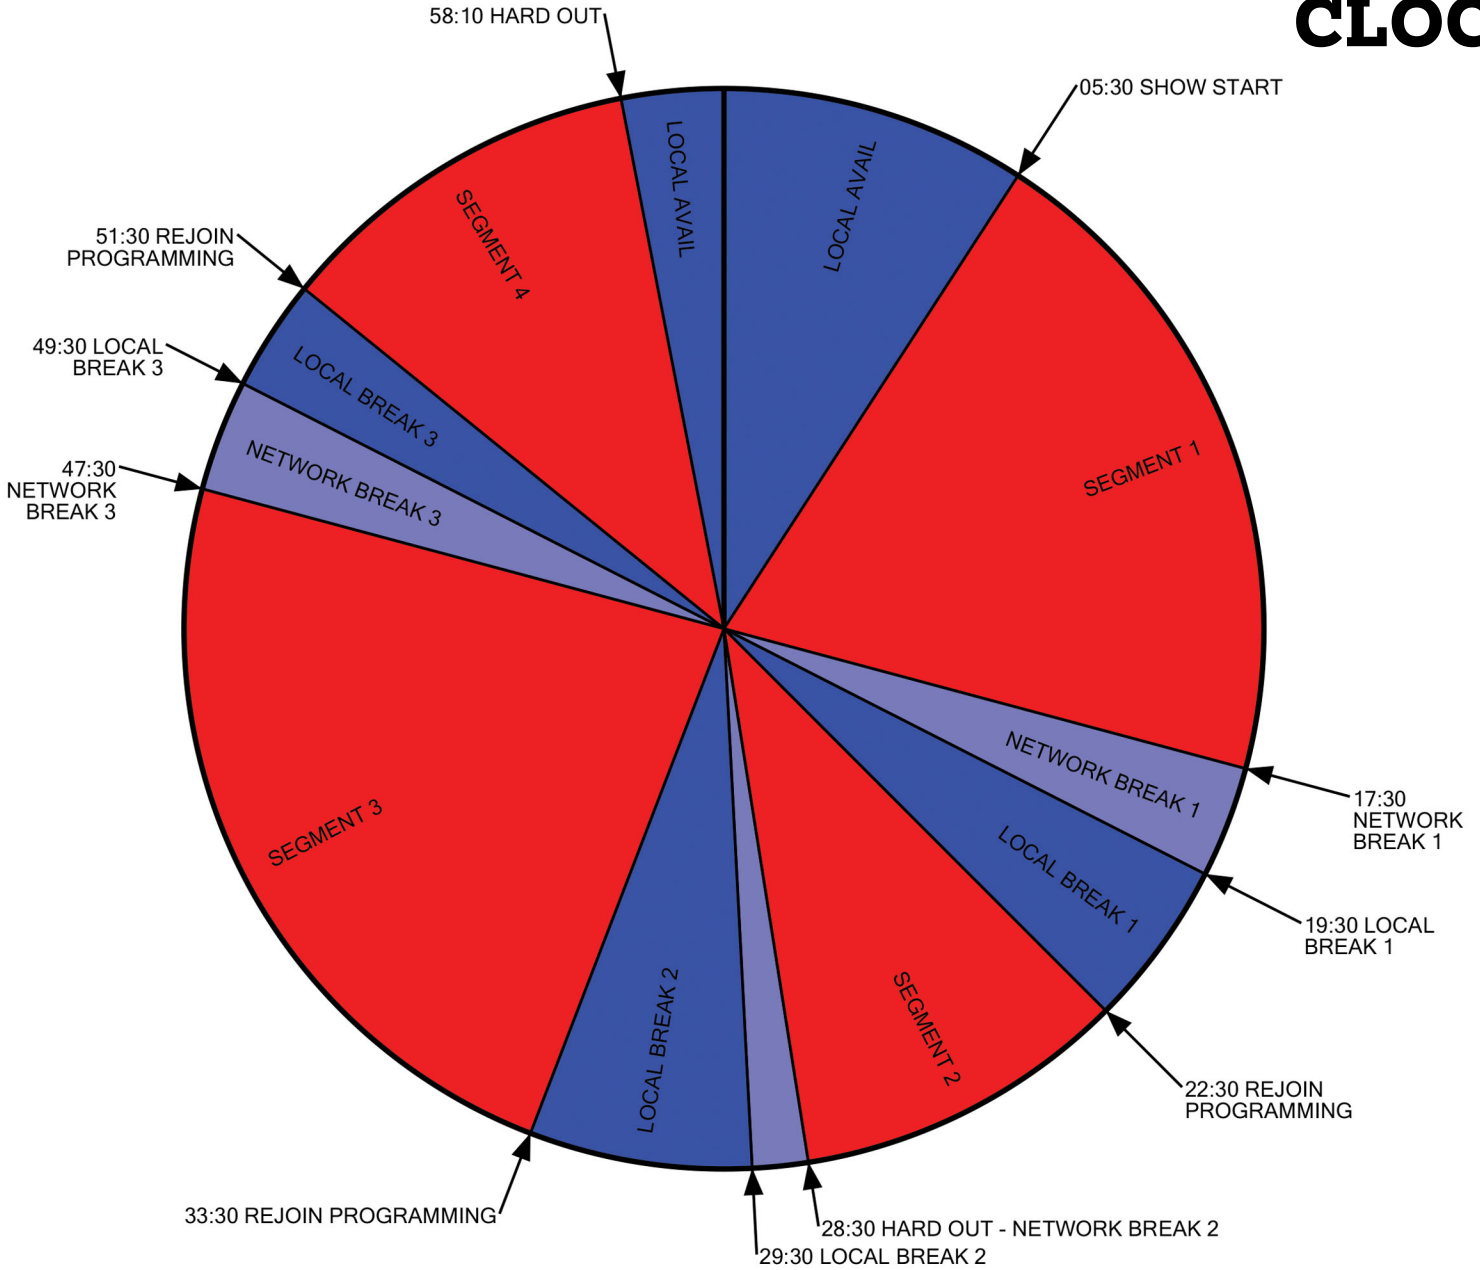

THE RUDY GIULIANI SHOW

SYND

CLOCK

advertise@redappleaudionetworks.com
 affiliation@redappleaudionetworks.com

operations@redappleaudionetworks.com
 Call for more information: (212) 613-3835

RED APPLE AUDIO NETWORKS