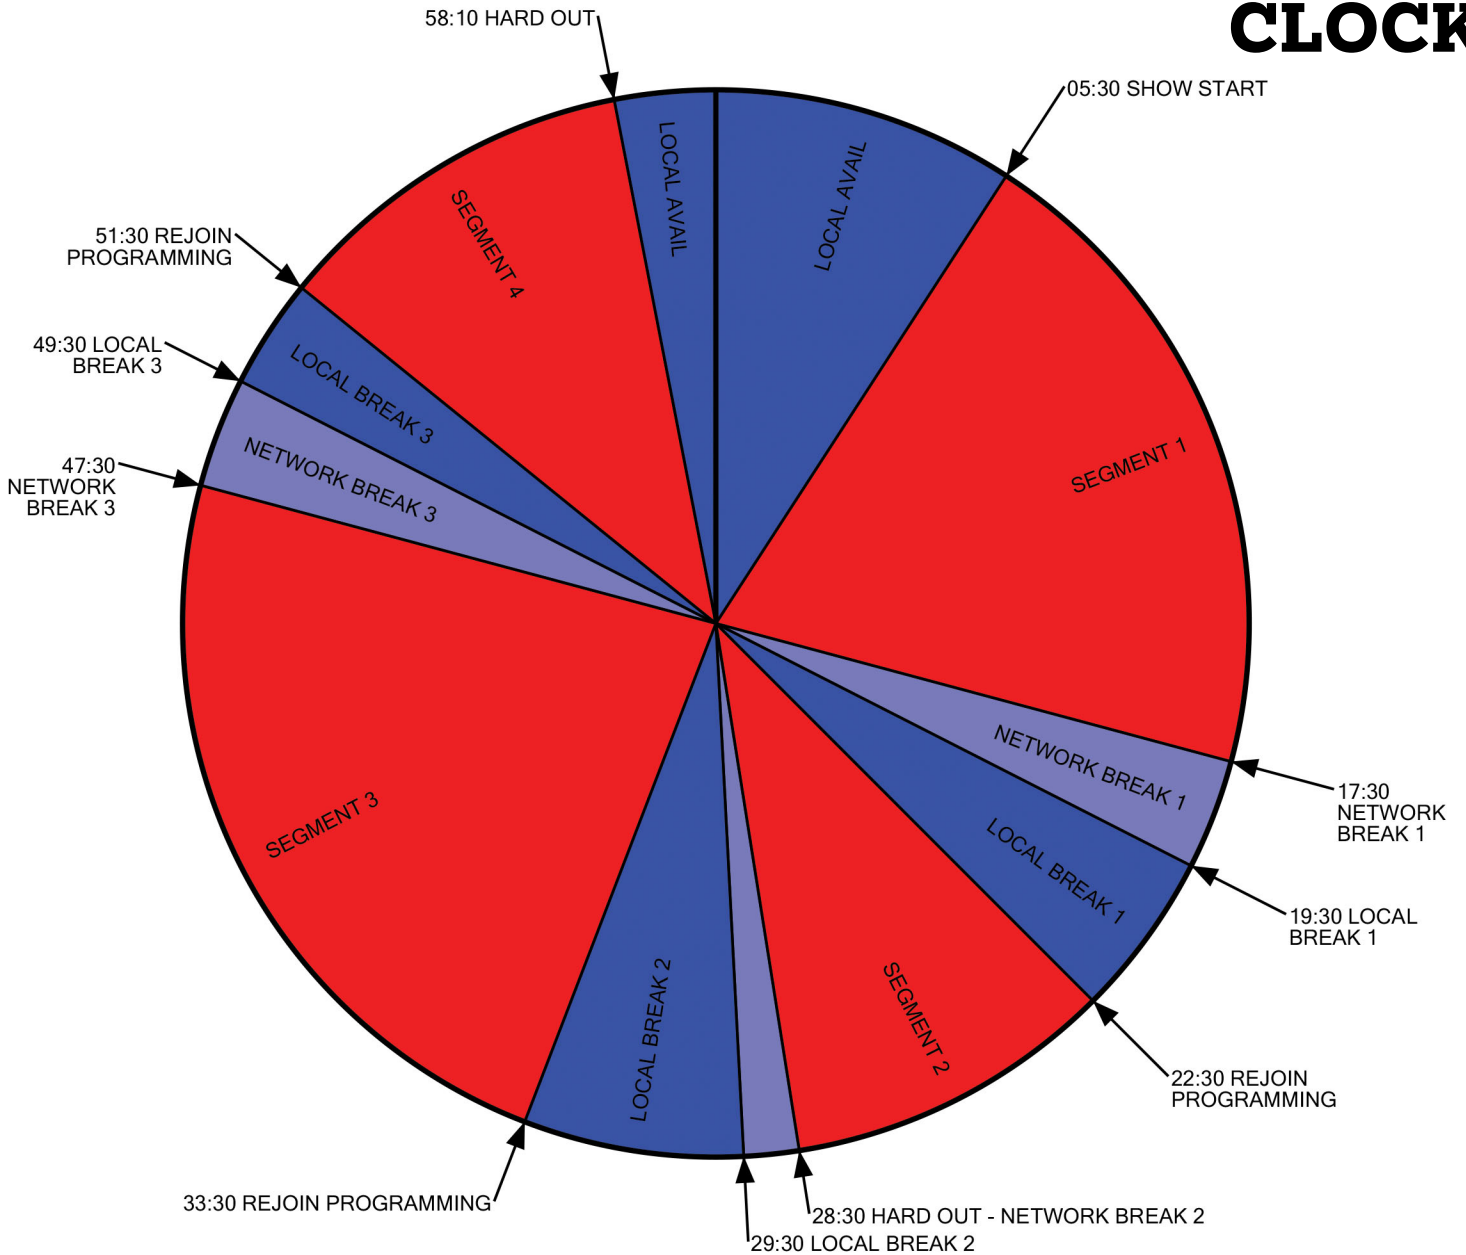

LARRY KUDLOW SHOW

SYND

CLOCK

advertise@redappleaudionetworks.com
 affiliation@redappleaudionetworks.com

operations@redappleaudionetworks.com
 Call for more information: (212) 613-3835

RED APPLE AUDIO NETWORKS