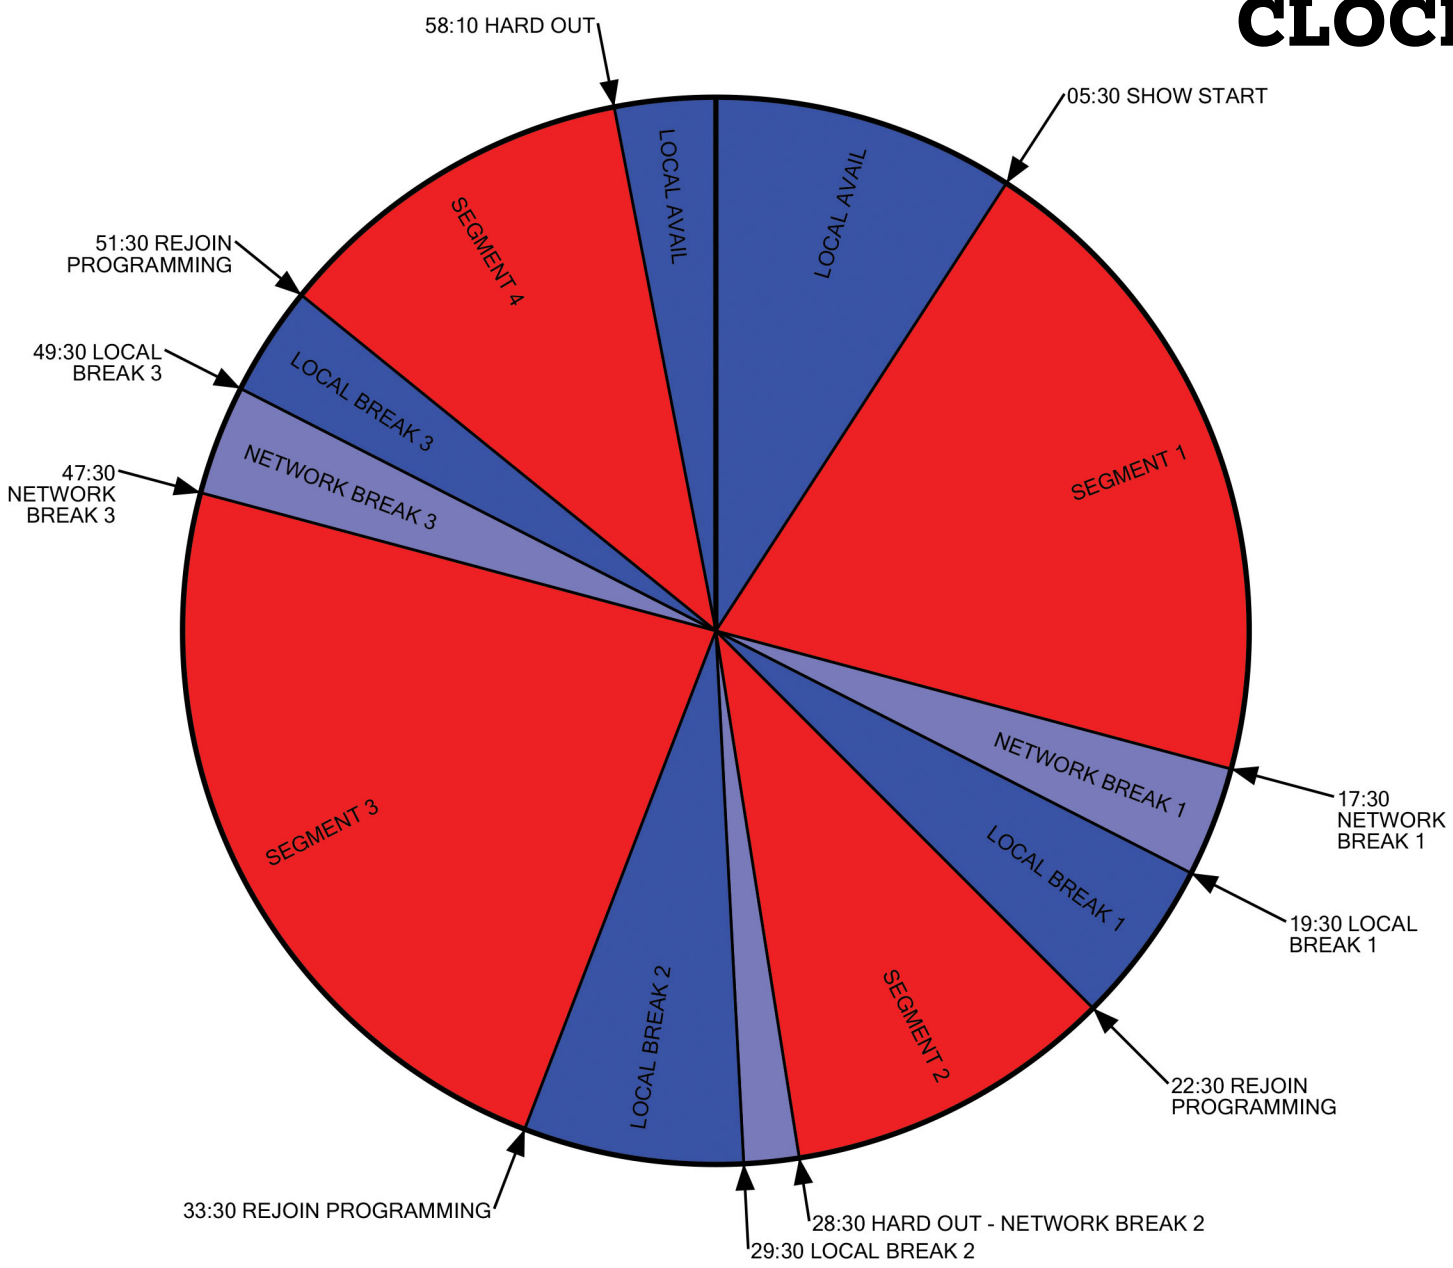

THE GREG KELLY

SHOW

SYND

CLOCK

advertise@redappleaudionetworks.com
 affiliation@redappleaudionetworks.com

operations@redappleaudionetworks.com
 Call for more information: (212) 613-3835

RED APPLE AUDIO NETWORKS